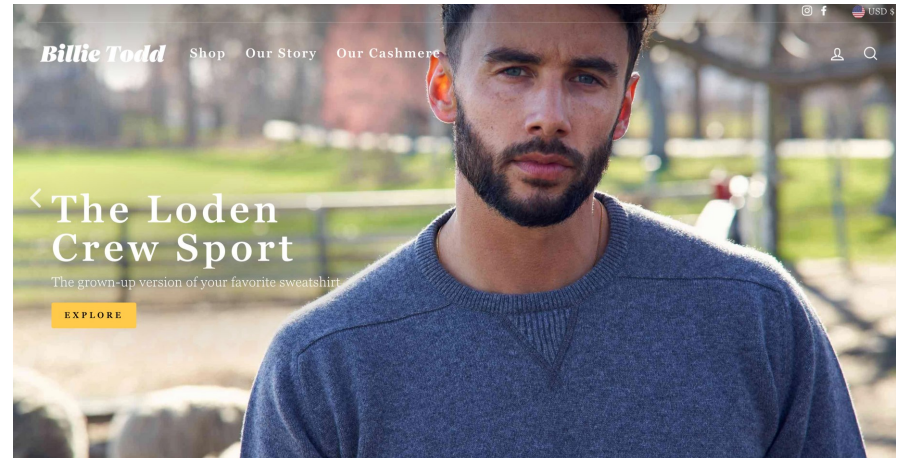

Brendan Morais Height 6'1" | 185cm Suit 40" | 101cm L Shirt 34" | 86cm Waist 32" | 81cm
 Inseam 32" | 81cm Shoe 12 US | 46.5 EU Hair Black Eyes Blue

Brendan Morais Height 6'1" | 185cm Suit 40" | 101cm L Shirt 34" | 86cm Waist 32" | 81cm Inseam 32" | 81cm Shoe 12 US | 46.5 EU Hair Black Eyes Blue