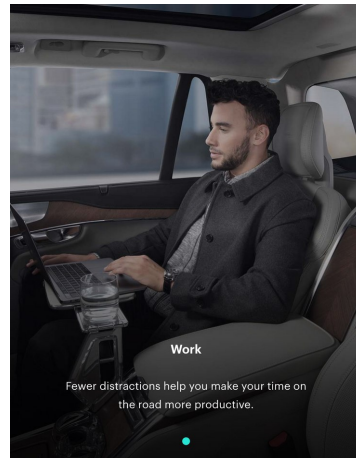

Brendan Morais Height 6'1" | 185cm Suit 40" | 101cm L Shirt 34" | 86cm Waist 32" | 81cm
 Inseam 32" | 81cm Shoe 12 US | 46.5 EU Hair Black Eyes Blue

Brendan Morais Height 6'1" | 185cm Suit 40" | 101cm L Shirt 34" | 86cm Waist 32" | 81cm Inseam 32" | 81cm Shoe 12 US | 46.5 EU Hair Black Eyes Blue