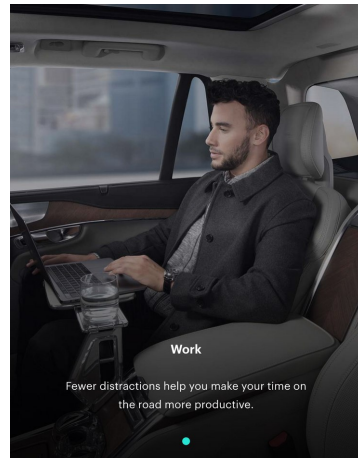

Brendan Morais Height 6'1" | 185cm Suit 40" | 101cm L Shirt 34" | 86cm Waist 32" | 81cm
 Inseam 32" | 81cm Shoe 12 US | 46.5 EU Hair Black Eyes Blue

Brendan Morais Height 6'1" | 185cm Suit 40" | 101cm L Shirt 34" | 86cm Waist 32" | 81cm
 Inseam 32" | 81cm Shoe 12 US | 46.5 EU Hair Black Eyes Blue