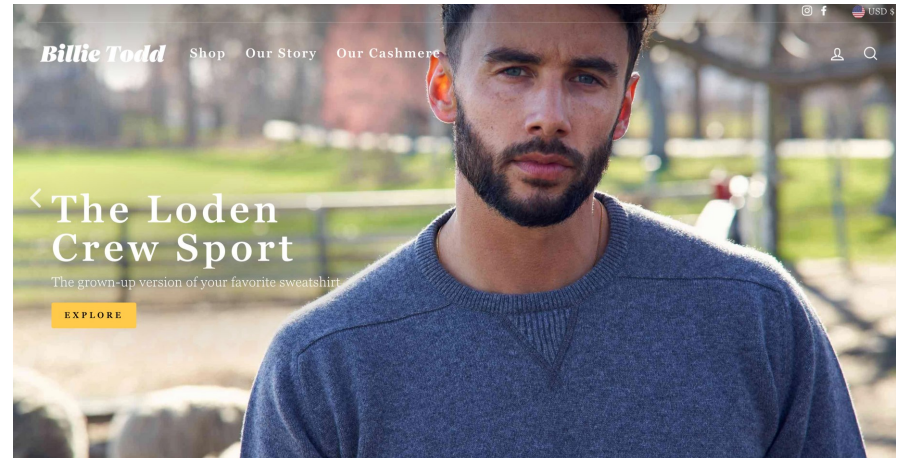

Brendan Morais Height 6'1" | 185cm Suit 40" | 101cm L Shirt 34" | 86cm Waist 32" | 81cm  
Inseam 32" | 81cm Shoe 12 US | 46.5 EU Hair Black Eyes Blue

Brendan Morais    Height 6'1" | 185cm    Suit 40" | 101cm L    Shirt 34" | 86cm    Waist 32" | 81cm  
 Inseam 32" | 81cm    Shoe 12 US | 46.5 EU    Hair Black    Eyes Blue