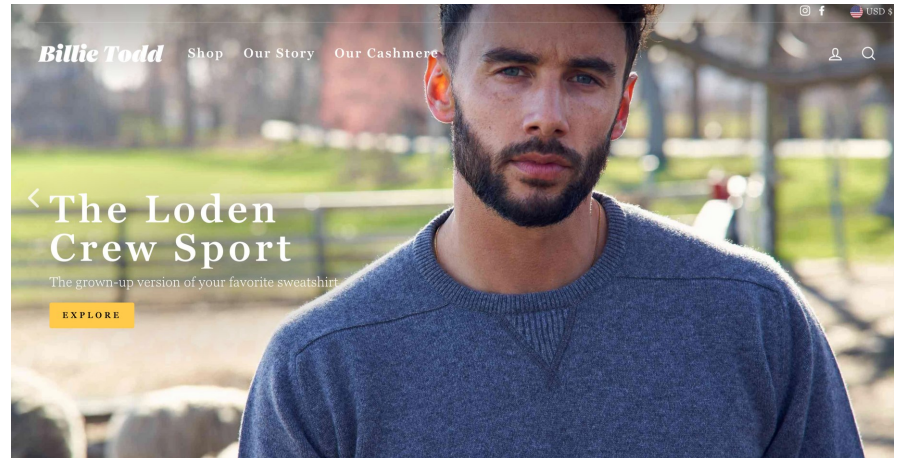

Brendan Morais Height 6'1" | 185cm Suit 40" | 101cm L Shirt 34" | 86cm Waist 32" | 81cm
 Inseam 32" | 81cm Shoe 12 US | 46.5 EU Hair Black Eyes Blue

Brendan Morais Height 6'1" | 185cm Suit 40" | 101cm L Shirt 34" | 86cm Waist 32" | 81cm
 Inseam 32" | 81cm Shoe 12 US | 46.5 EU Hair Black Eyes Blue