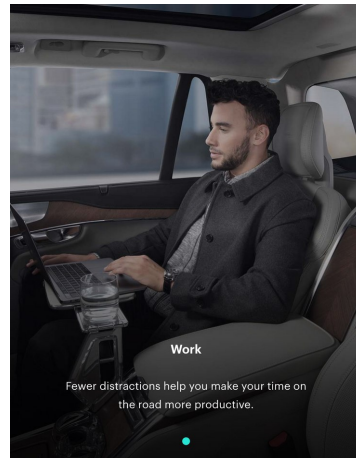

Brendan Morais Height 6'1" | 185cm Suit 40" | 101cm L Shirt 34" | 86cm Waist 32" | 81cm  
Inseam 32" | 81cm Shoe 12 US | 46.5 EU Hair Black Eyes Blue

Brendan Morais    Height 6'1" | 185cm    Suit 40" | 101cm L    Shirt 34" | 86cm    Waist 32" | 81cm  
 Inseam 32" | 81cm    Shoe 12 US | 46.5 EU    Hair Black    Eyes Blue