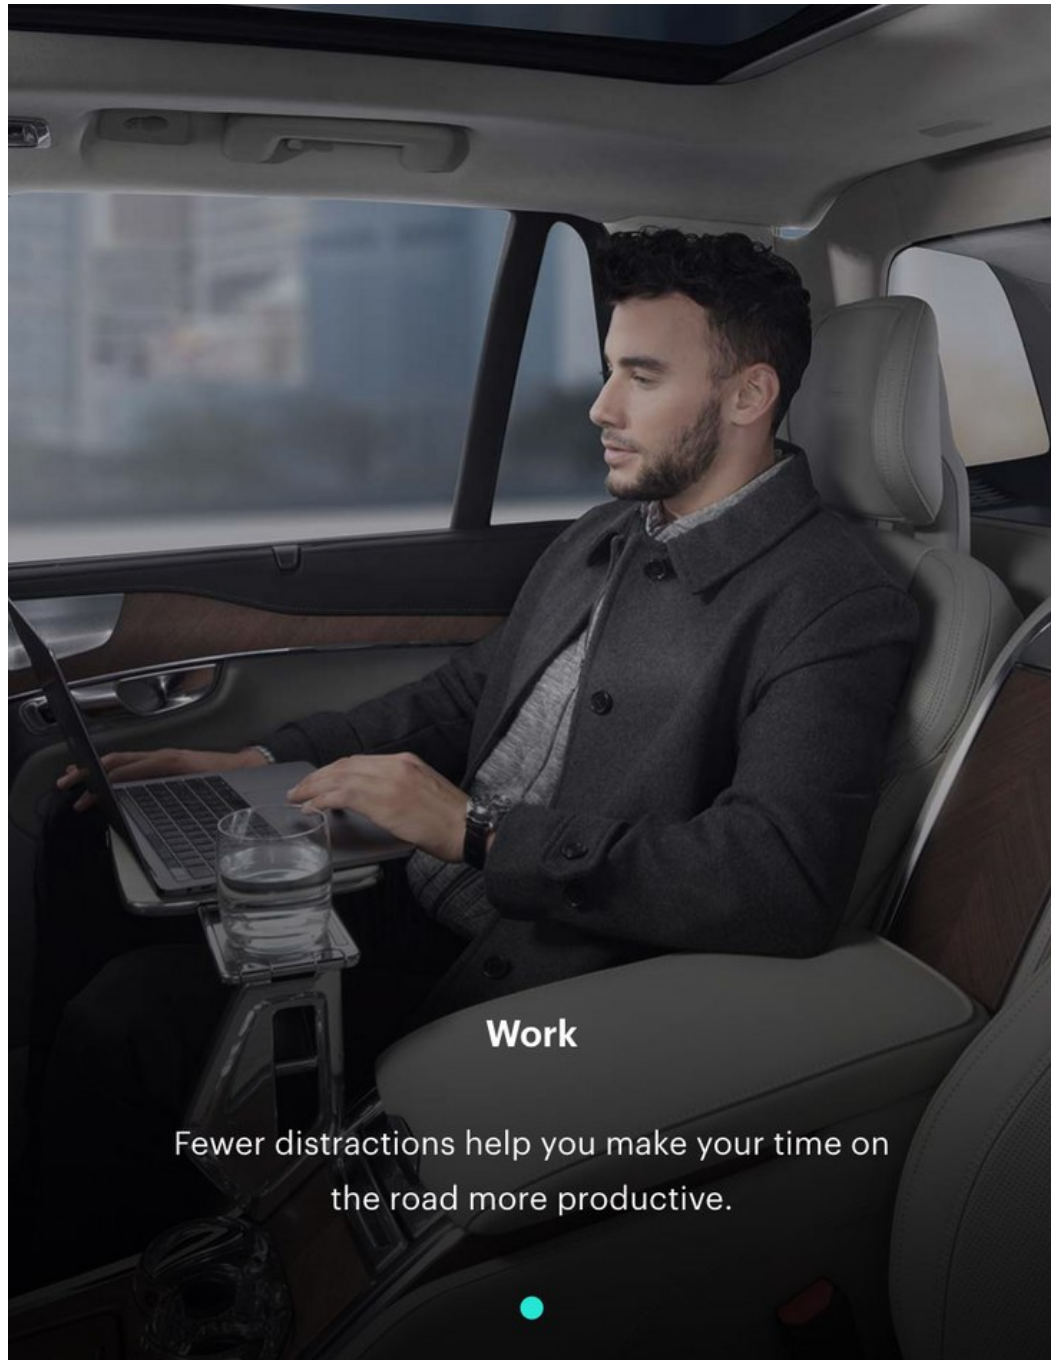

CGM
CAROLINE GLEASON
MANAGEMENT

Work

Fewer distractions help you make your time on the road more productive.

Brendan Morais Height 6'1" | 185cm Suit 40" | 101cm L Shirt 34" | 86cm Waist 32" | 81cm
Inseam 32" | 81cm Shoe 12 US | 46.5 EU Hair Black Eyes Blue