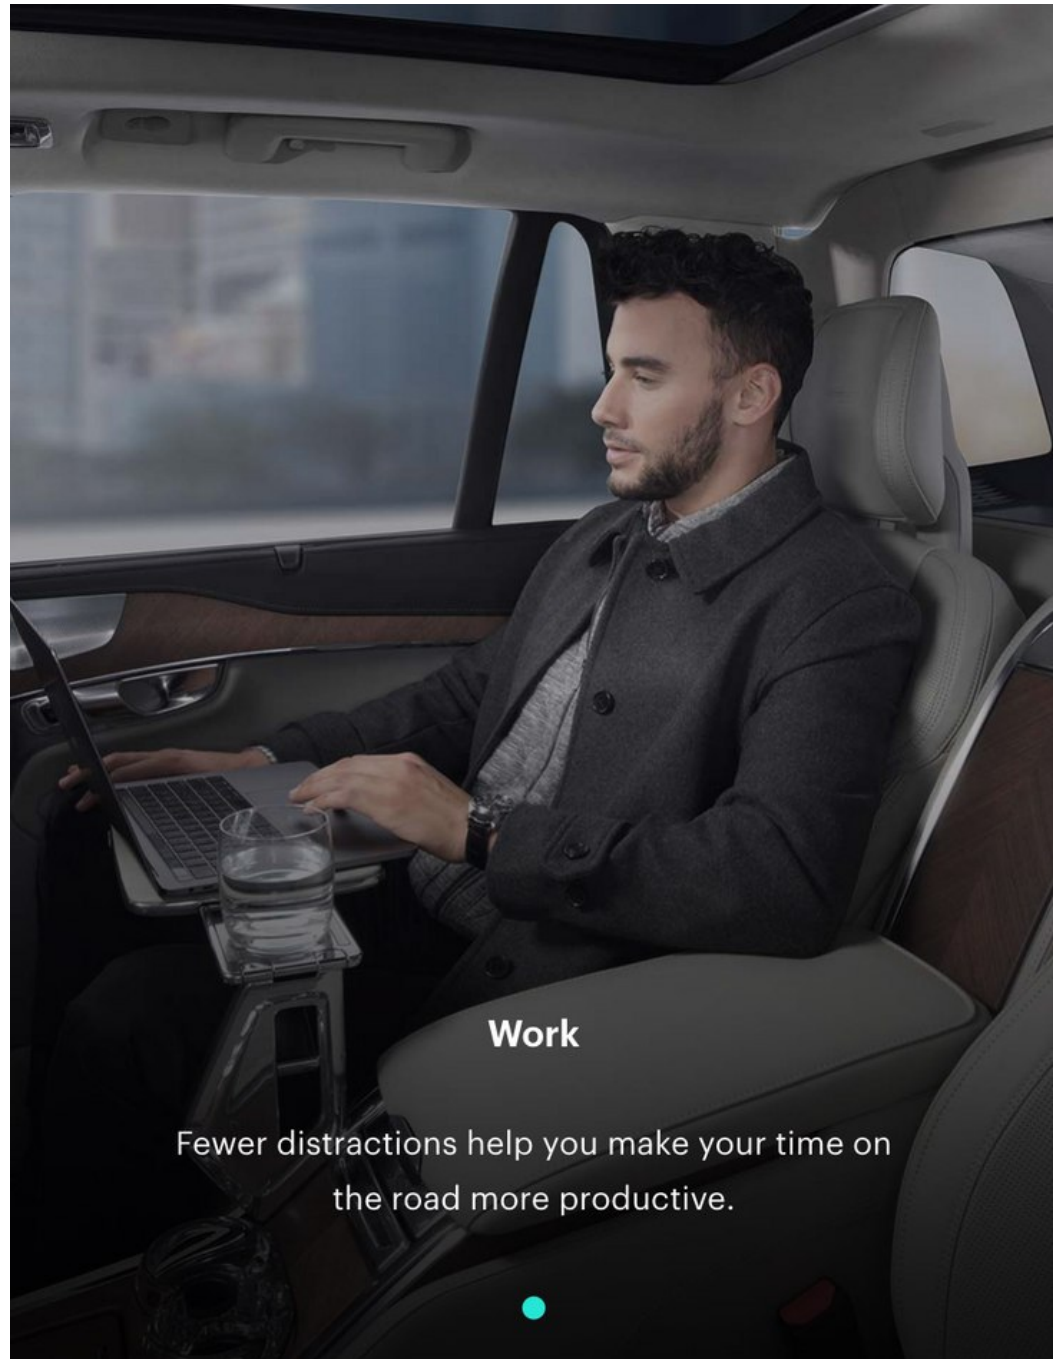

Work

Fewer distractions help you make your time on the road more productive.

Brendan Morais   Height 6'1" | 185cm   Suit 40" | 101cm L   Shirt 34" | 86cm   Waist 32" | 81cm
Inseam 32" | 81cm   Shoe 12 US | 46.5 EU   Hair Black   Eyes Blue

CGM
CAROLINE GLEASON
MANAGEMENT