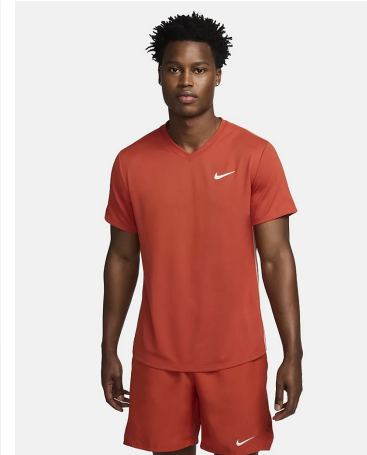

Herbert Coleman Height 6'0.5" | 184cm Suit 38" | 97cm R Shirt 33" | 84cm Waist 31" | 79cm
Inseam 32" | 81cm Shoe 10.5 US | 44.5 EU Hair Brown Eyes Brown

Herbert Coleman Height 6'0.5" | 184cm Suit 38" | 97cm R Shirt 33" | 84cm Waist 31" | 79cm
Inseam 32" | 81cm Shoe 10.5 US | 44.5 EU Hair Brown Eyes Brown