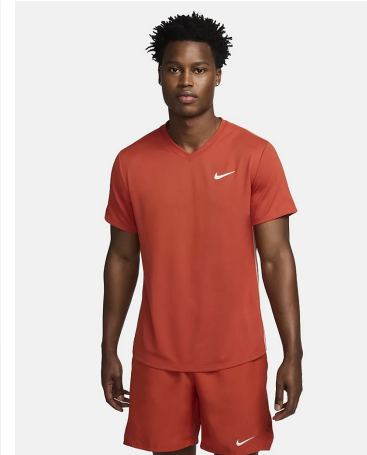

Herbert Coleman Height 6'0.5" | 184cm Suit 38" | 97cm R Shirt 33" | 84cm Waist 31" | 79cm
 Inseam 32" | 81cm Shoe 10.5 US | 44.5 EU Hair Brown Eyes Brown

Herbert Coleman Height 6'0.5" | 184cm Suit 38" | 97cm R Shirt 33" | 84cm Waist 31" | 79cm
Inseam 32" | 81cm Shoe 10.5 US | 44.5 EU Hair Brown Eyes Brown