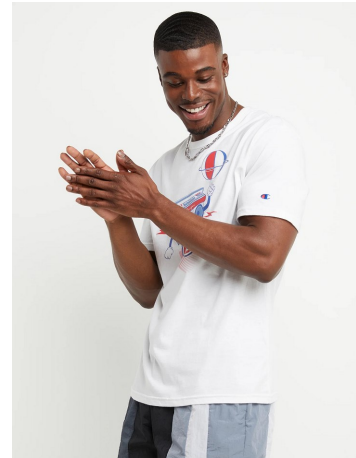

Kamari Bonds Height 6'1.5" | 186cm Suit 40" | 102cm R Shirt 34" | 86cm Waist 32" | 81cm
Inseam 32" | 81cm Shoe 13 US | 48 EU Hair Black Eyes Brown

Kamari Bonds Height 6'1.5" | 186cm Suit 40" | 102cm R Shirt 34" | 86cm Waist 32" | 81cm
Inseam 32" | 81cm Shoe 13 US | 48 EU Hair Black Eyes Brown

Kamari Bonds Height 6'1.5" | 186cm Suit 40" | 102cm R Shirt 34" | 86cm Waist 32" | 81cm
Inseam 32" | 81cm Shoe 13 US | 48 EU Hair Black Eyes Brown