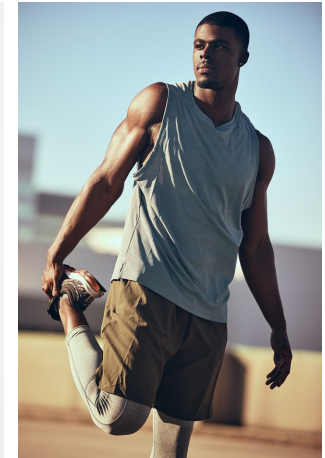

Kamari Bonds Height 6'1.5" | 186cm Suit 40" | 102cm R Shirt 34" | 86cm Waist 32" | 81cm
Inseam 32" | 81cm Shoe 13 US | 48 EU Hair Black Eyes Brown

Kamari Bonds Height 6'1.5" | 186cm Suit 40" | 102cm R Shirt 34" | 86cm Waist 32" | 81cm
Inseam 32" | 81cm Shoe 13 US | 48 EU Hair Black Eyes Brown

Kamari Bonds Height 6'1.5" | 186cm Suit 40" | 102cm R Shirt 34" | 86cm Waist 32" | 81cm
Inseam 32" | 81cm Shoe 13 US | 48 EU Hair Black Eyes Brown