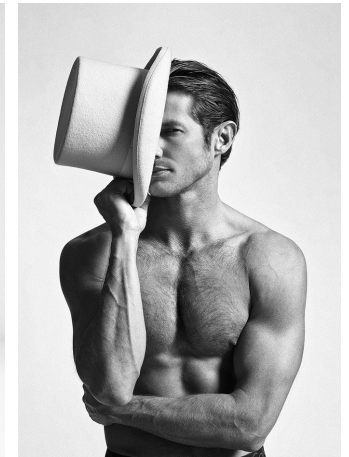

Domenique Melchior Height 6'1" | 185cm Suit 40" | 101cm R Shirt 33" | 84cm Waist 32" | 81cm
 Inseam 33" | 84cm Shoe 10.5 US | 44.5 EU Hair Brown Eyes Blue

Domenique Melchior Height 6'1" | 185cm Suit 40" | 101cm R Shirt 33" | 84cm Waist 32" | 81cm
 Inseam 33" | 84cm Shoe 10.5 US | 44.5 EU Hair Brown Eyes Blue

Domenique Melchior Height 6'1" | 185cm Suit 40" | 101cm R Shirt 33" | 84cm Waist 32" | 81cm
Inseam 33" | 84cm Shoe 10.5 US | 44.5 EU Hair Brown Eyes Blue

CGM
CAROLINE GLEASON
MANAGEMENT

Domenique Melchior Height 6'1" | 185cm Suit 40" | 101cm R Shirt 33" | 84cm Waist 32" | 81cm
Inseam 33" | 84cm Shoe 10.5 US | 44.5 EU Hair Brown Eyes Blue

CGM
CAROLINE GLEASON
MANAGEMENT

High Collar long-sleeved shirt, \$195, \$125; High Collar long-sleeved shirt, \$195, \$125; High Collar long-sleeved shirt, \$195, \$125

Domenique Melchior Height 6'1" | 185cm Suit 40" | 101cm R Shirt 33" | 84cm Waist 32" | 81cm
Inseam 33" | 84cm Shoe 10.5 US | 44.5 EU Hair Brown Eyes Blue