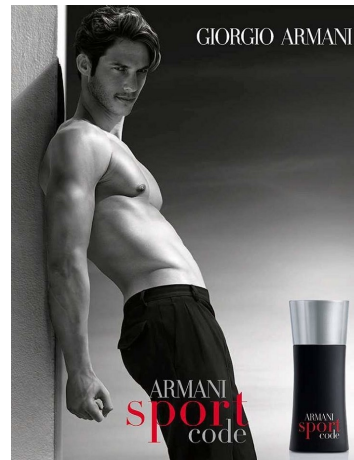

Domenique Melchior Height 6'1" | 185cm Suit 40" | 101cm R Shirt 33" | 84cm Waist 32" | 81cm
Inseam 33" | 84cm Shoe 10.5 US | 44.5 EU Hair Brown Eyes Blue

CGM
CAROLINE GLEASON
MANAGEMENT

Domenique Melchior Height 6'1" | 185cm Suit 40" | 101cm R Shirt 33" | 84cm Waist 32" | 81cm
Inseam 33" | 84cm Shoe 10.5 US | 44.5 EU Hair Brown Eyes Blue

CGM
CAROLINE GLEASON
MANAGEMENT

High Collar long-sleeved shirt, \$195, \$125; High Collar long-sleeved shirt, \$195, \$125; High Collar long-sleeved shirt, \$195, \$125

Domenique Melchior Height 6'1" | 185cm Suit 40" | 101cm R Shirt 33" | 84cm Waist 32" | 81cm
Inseam 33" | 84cm Shoe 10.5 US | 44.5 EU Hair Brown Eyes Blue