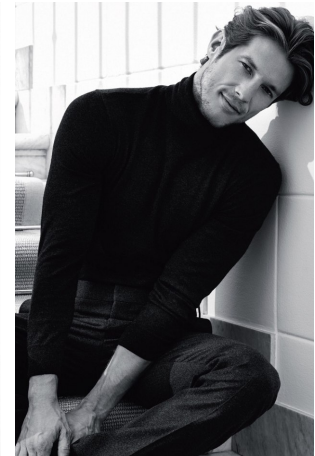

Domenique Melchior   Height 6'1" | 185cm   Suit 40" | 101cm R   Shirt 33" | 84cm   Waist 32" | 81cm
Inseam 33" | 84cm   Shoe 10.5 US | 44.5 EU   Hair Brown   Eyes Blue

CGM
CAROLINE GLEASON
MANAGEMENT