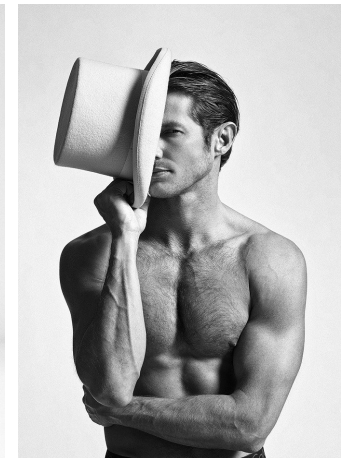

Domenique Melchior Height 6'1" | 185cm Suit 40" | 101cm R Shirt 33" | 84cm Waist 32" | 81cm
 Inseam 33" | 84cm Shoe 10.5 US | 44.5 EU Hair Brown Eyes Blue

Domenique Melchior Height 6'1" | 185cm Suit 40" | 101cm R Shirt 33" | 84cm Waist 32" | 81cm
 Inseam 33" | 84cm Shoe 10.5 US | 44.5 EU Hair Brown Eyes Blue

CGM
CAROLINE GLEASON
MANAGEMENT

High Collar long-sleeved shirt, \$195, \$125; High Collar long-sleeved shirt, \$195, \$125; High Collar long-sleeved shirt, \$195, \$125

Domenique Melchior Height 6'1" | 185cm Suit 40" | 101cm R Shirt 33" | 84cm Waist 32" | 81cm
Inseam 33" | 84cm Shoe 10.5 US | 44.5 EU Hair Brown Eyes Blue