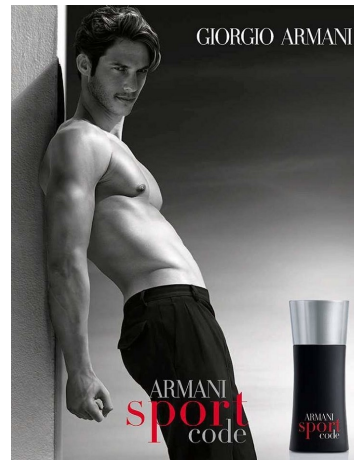

CGM
CAROLINE GLEASON
MANAGEMENT

High Collar long-sleeved shirt, \$195, \$125; High Collar long-sleeved shirt, \$195, \$125; High Collar long-sleeved shirt, \$195, \$125

Domenique Melchior Height 6'1" | 185cm Suit 40" | 101cm R Shirt 33" | 84cm Waist 32" | 81cm
Inseam 33" | 84cm Shoe 10.5 US | 44.5 EU Hair Brown Eyes Blue