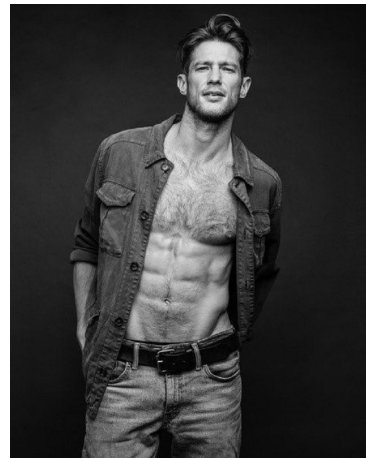

Domenique Melchior Height 6'1" | 185cm Suit 40" | 101cm R Shirt 33" | 84cm Waist 32" | 81cm
 Inseam 33" | 84cm Shoe 10.5 US | 44.5 EU Hair Brown Eyes Blue

Domenique Melchior Height 6'1" | 185cm Suit 40" | 101cm R Shirt 33" | 84cm Waist 32" | 81cm
 Inseam 33" | 84cm Shoe 10.5 US | 44.5 EU Hair Brown Eyes Blue

Domenique Melchior Height 6'1" | 185cm Suit 40" | 101cm R Shirt 33" | 84cm Waist 32" | 81cm
Inseam 33" | 84cm Shoe 10.5 US | 44.5 EU Hair Brown Eyes Blue

CGM
CAROLINE GLEASON
MANAGEMENT

Domenique Melchior Height 6'1" | 185cm Suit 40" | 101cm R Shirt 33" | 84cm Waist 32" | 81cm
Inseam 33" | 84cm Shoe 10.5 US | 44.5 EU Hair Brown Eyes Blue

CGM
CAROLINE GLEASON
MANAGEMENT

High Collar long-sleeved shirt, \$195, \$125; High Collar long-sleeved shirt, \$195, \$125; High Collar long-sleeved shirt, \$195, \$125

Domenique Melchior Height 6'1" | 185cm Suit 40" | 101cm R Shirt 33" | 84cm Waist 32" | 81cm
Inseam 33" | 84cm Shoe 10.5 US | 44.5 EU Hair Brown Eyes Blue