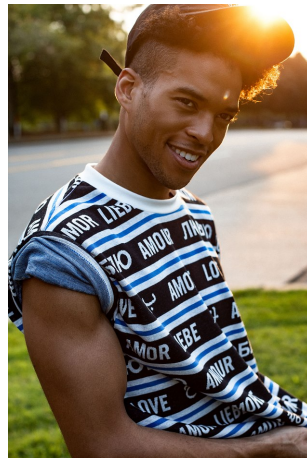

Blake McDonald Height 6'3" | 191cm Suit 38" | 97cm L Shirt 34" | 86cm Waist 31" | 79cm
Inseam 32" | 81cm Shoe 11.5 US | 46 EU Hair Brown Eyes Brown

Blake Mcdonald Height 6'3" | 191cm Suit 38" | 97cm L Shirt 34" | 86cm Waist 31" | 79cm
Inseam 32" | 81cm Shoe 11.5 US | 46 EU Hair Brown Eyes Brown