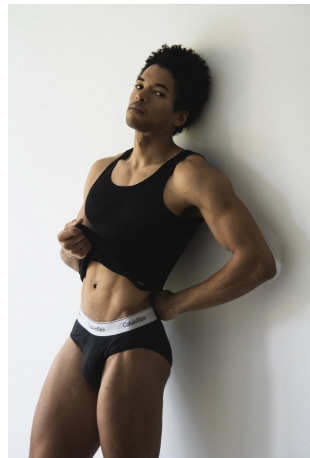

Blake McDonald Height 6'3" | 191cm Suit 38" | 97cm L Shirt 34" | 86cm Waist 31" | 79cm
Inseam 32" | 81cm Shoe 11.5 US | 46 EU Hair Brown Eyes Brown

Blake Mcdonald Height 6'3" | 191cm Suit 38" | 97cm L Shirt 34" | 86cm Waist 31" | 79cm
 Inseam 32" | 81cm Shoe 11.5 US | 46 EU Hair Brown Eyes Brown