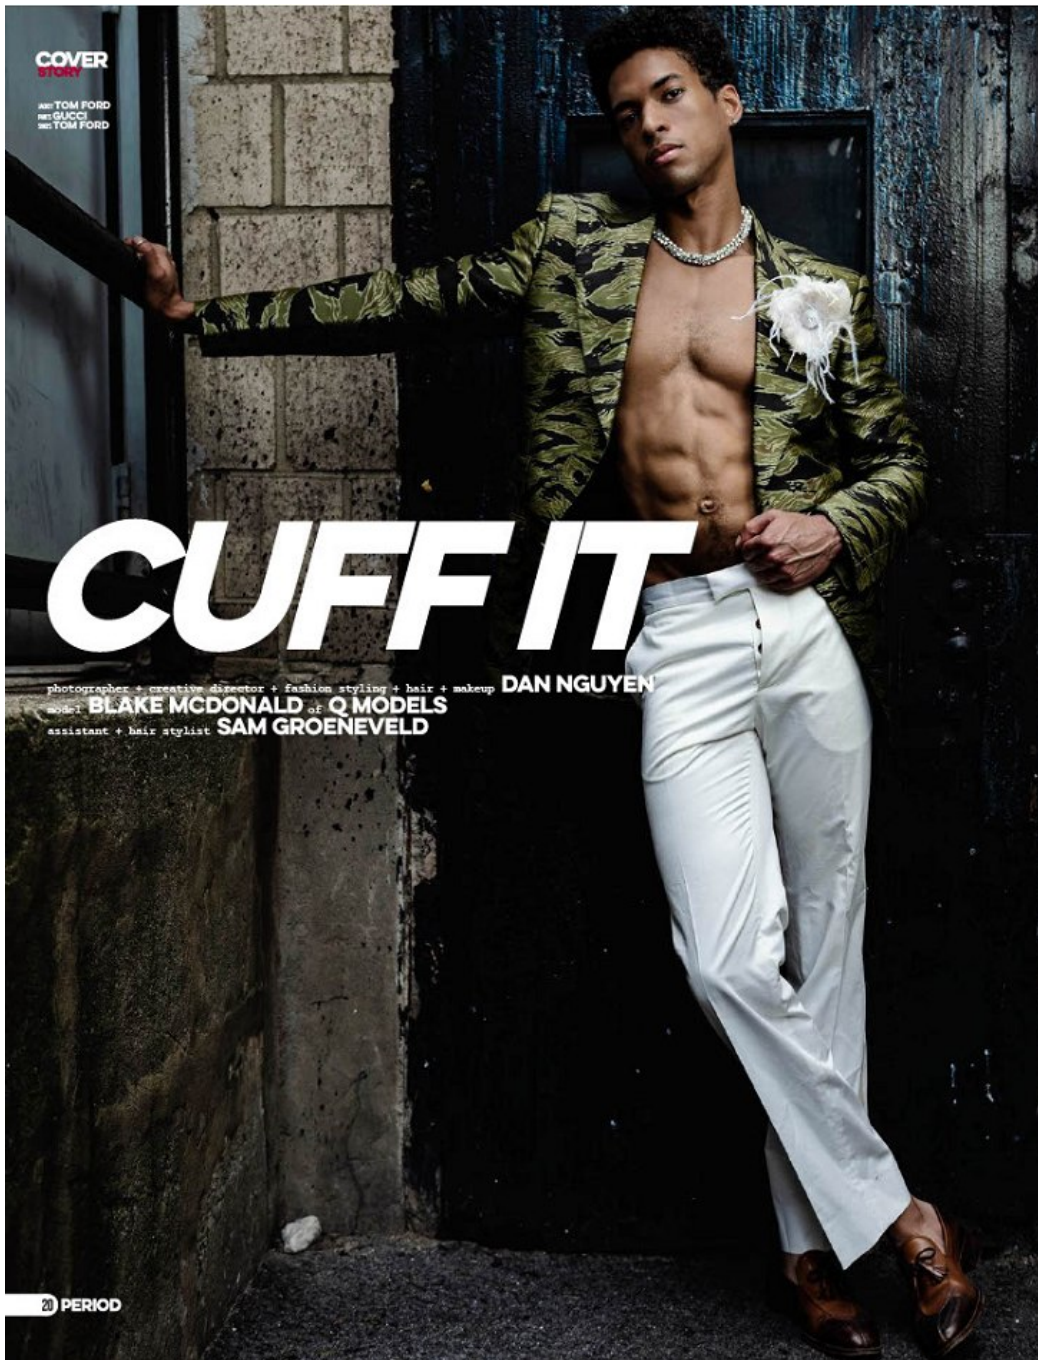

Blake McDonald   Height 6'3" | 191cm   Suit 38" | 97cm L   Shirt 34" | 86cm   Waist 31" | 79cm  
Inseam 32" | 81cm   Shoe 11.5 US | 46 EU   Hair Brown   Eyes Brown

Blake McDonald Height 6'3" | 191cm Suit 38" | 97cm L Shirt 34" | 86cm Waist 31" | 79cm  
Inseam 32" | 81cm Shoe 11.5 US | 46 EU Hair Brown Eyes Brown

Blake McDonald    Height 6'3" | 191cm    Suit 38" | 97cm L    Shirt 34" | 86cm    Waist 31" | 79cm  
Inseam 32" | 81cm    Shoe 11.5 US | 46 EU    Hair Brown    Eyes Brown

**CGM**  
CAROLINE GLEASON  
MANAGEMENT