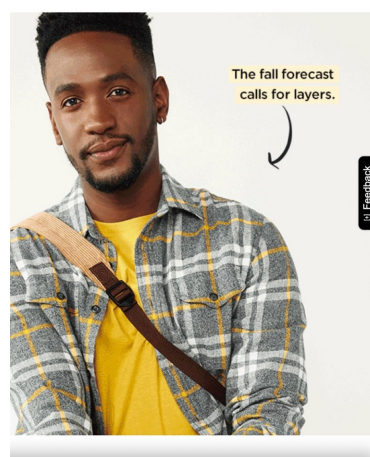

Gabriel King Height 6'1" | 185cm Suit 40" | 101cm R Shirt 34" | 86cm Waist 32" | 81cm Inseam 32" | 81cm Shoe 10.5 US | 44.5 EU Hair Brown Eyes Brown