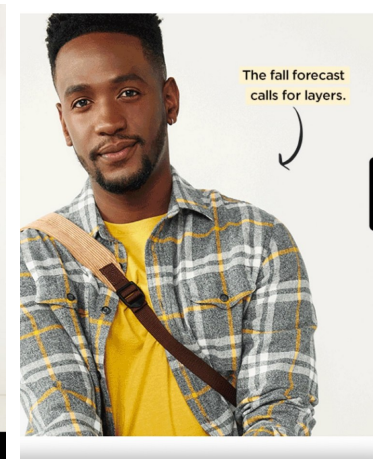

Gabriel King Height 6'1" | 185cm Suit 40" | 101cm R Shirt 34" | 86cm Waist 32" | 81cm Inseam 32" | 81cm Shoe 10.5 US | 44.5 EU Hair Brown Eyes Brown