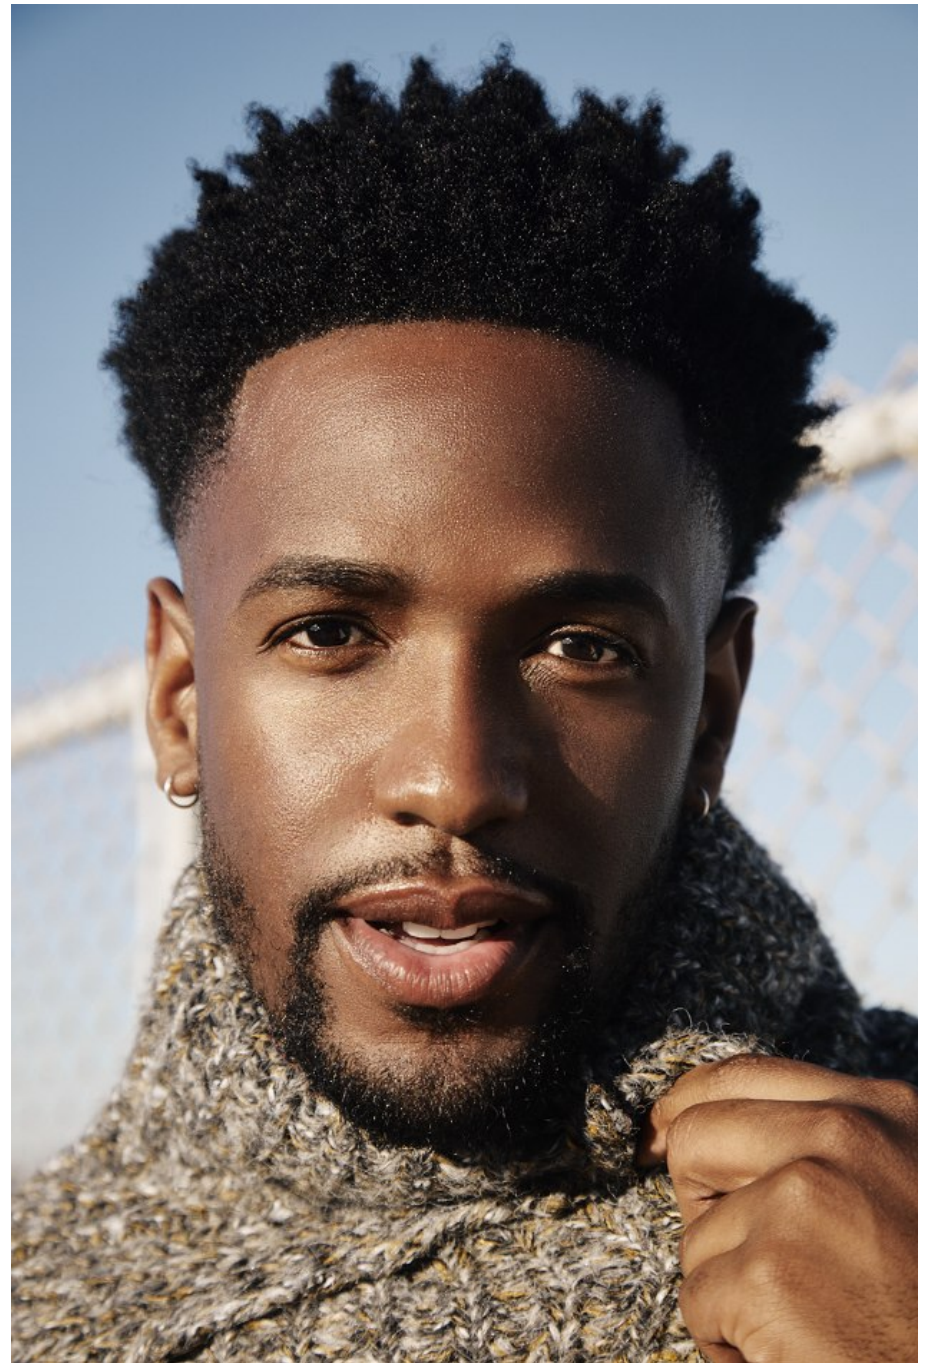

Gabriel King Height 6'1" | 185cm Suit 40" | 101cm R Shirt 34" | 86cm Waist 32" | 81cm  
Inseam 32" | 81cm Shoe 10.5 US | 44.5 EU Hair Brown Eyes Brown

Gabriel King    Height 6'1" | 185cm    Suit 40" | 101cm R    Shirt 34" | 86cm    Waist 32" | 81cm  
Inseam 32" | 81cm    Shoe 10.5 US | 44.5 EU    Hair Brown    Eyes Brown