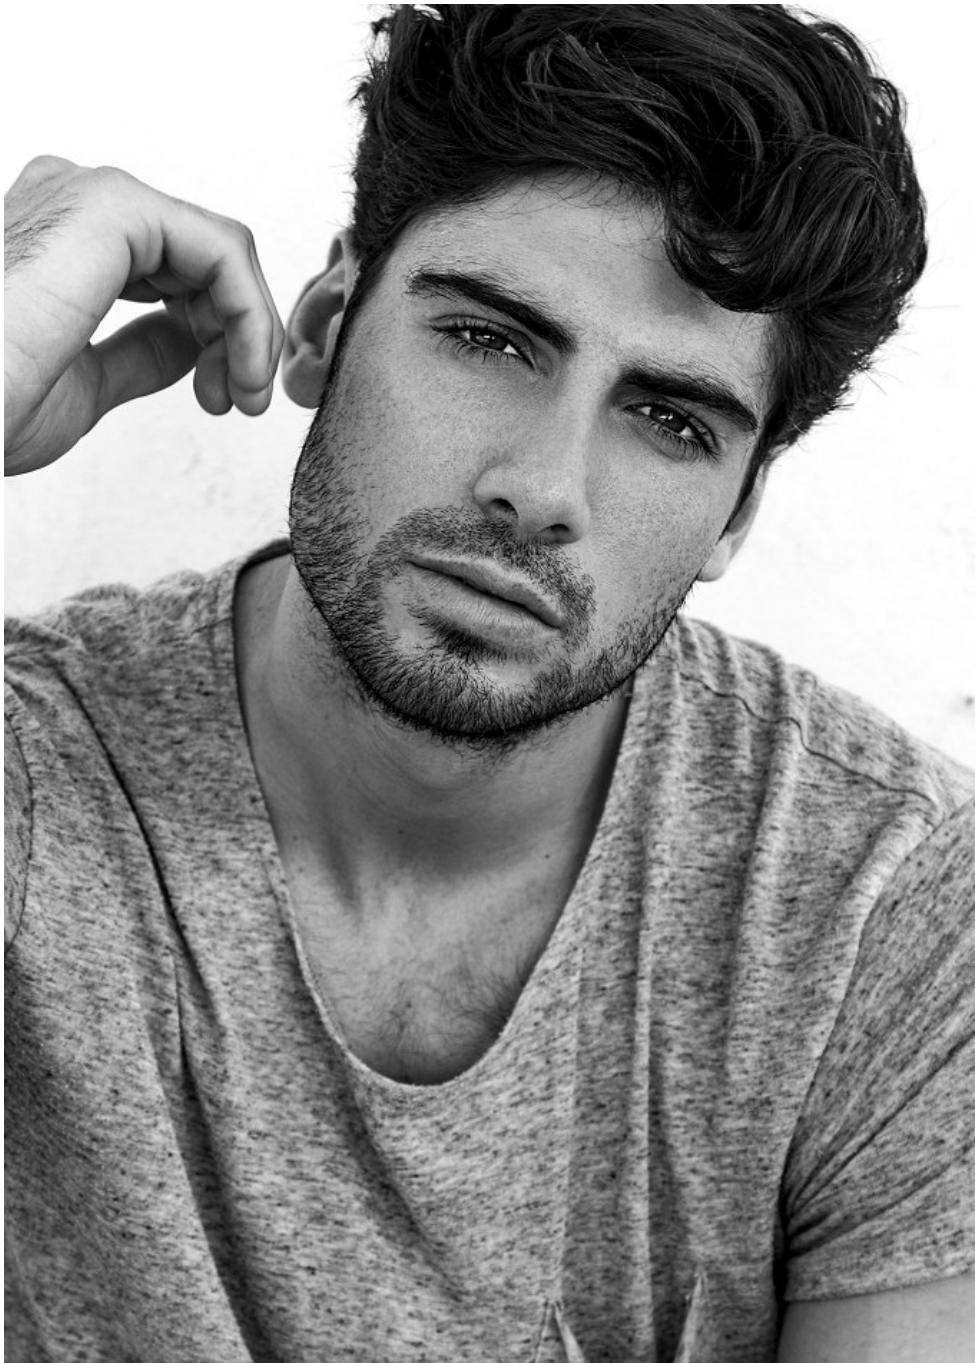

Brandon Goss   Height 6'2" | 188cm   Suit 40" | 101cm L   Shirt 34" | 86cm   Waist 32" | 81cm
Inseam 32" | 81cm   Shoe 13 US | 48 EU   Hair Brown   Eyes Hazel

Brandon Goss   Height 6'2" | 188cm   Suit 40" | 101cm L   Shirt 34" | 86cm   Waist 32" | 81cm
Inseam 32" | 81cm   Shoe 13 US | 48 EU   Hair Brown   Eyes Hazel