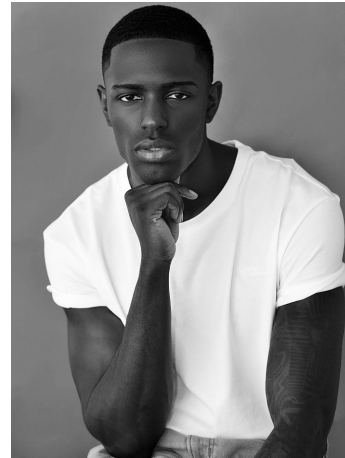

Tay Hope Height 6'0" | 183cm Suit 40" | 101cm R Shirt 34" | 86cm Waist 32" | 81cm  
Inseam 32" | 81cm Shoe 10.5 US | 44.5 EU Hair Black Eyes Brown

Tay Hope Height 6'0" | 183cm Suit 40" | 101cm R Shirt 34" | 86cm Waist 32" | 81cm  
Inseam 32" | 81cm Shoe 10.5 US | 44.5 EU Hair Black Eyes Brown