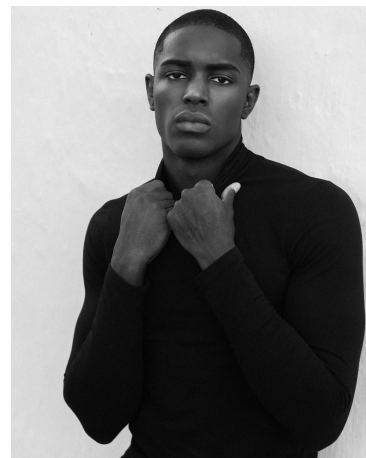

Tay Hope Height 6'0" | 183cm Suit 40" | 101cm R Shirt 34" | 86cm Waist 32" | 81cm
Inseam 32" | 81cm Shoe 10.5 US | 44.5 EU Hair Black Eyes Brown

Tay Hope Height 6'0" | 183cm Suit 40" | 101cm R Shirt 34" | 86cm Waist 32" | 81cm
Inseam 32" | 81cm Shoe 10.5 US | 44.5 EU Hair Black Eyes Brown