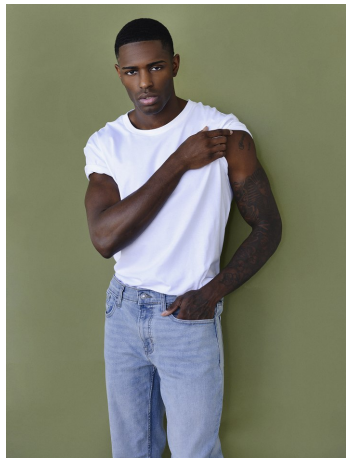

Tay Hope Height 6'0" | 183cm Suit 40" | 101cm R Shirt 34" | 86cm Waist 32" | 81cm  
Inseam 32" | 81cm Shoe 10.5 US | 44.5 EU Hair Black Eyes Brown

Tay Hope Height 6'0" | 183cm Suit 40" | 101cm R Shirt 34" | 86cm Waist 32" | 81cm  
Inseam 32" | 81cm Shoe 10.5 US | 44.5 EU Hair Black Eyes Brown