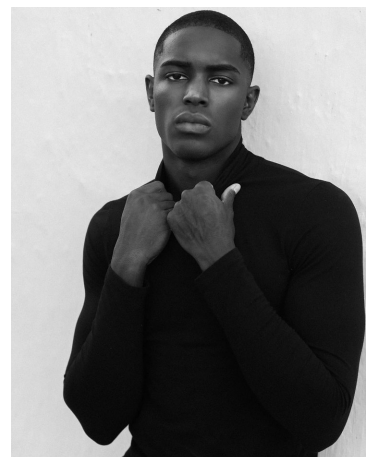

Tay Hope Height 6'0" | 183cm Suit 40" | 101cm R Shirt 34" | 86cm Waist 32" | 81cm  
Inseam 32" | 81cm Shoe 10.5 US | 44.5 EU Hair Black Eyes Brown

Tay Hope Height 6'0" | 183cm Suit 40" | 101cm R Shirt 34" | 86cm Waist 32" | 81cm  
Inseam 32" | 81cm Shoe 10.5 US | 44.5 EU Hair Black Eyes Brown