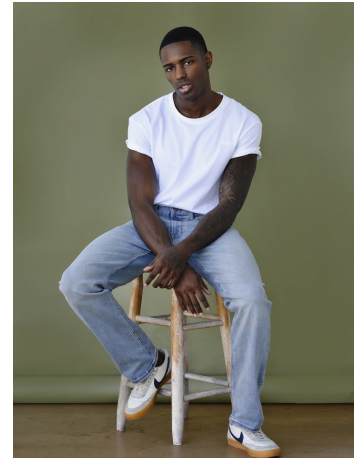

Tay Hope Height 6'0" | 183cm Suit 40" | 101cm R Shirt 34" | 86cm Waist 32" | 81cm
Inseam 32" | 81cm Shoe 10.5 US | 44.5 EU Hair Black Eyes Brown

Tay Hope Height 6'0" | 183cm Suit 40" | 101cm R Shirt 34" | 86cm Waist 32" | 81cm
Inseam 32" | 81cm Shoe 10.5 US | 44.5 EU Hair Black Eyes Brown