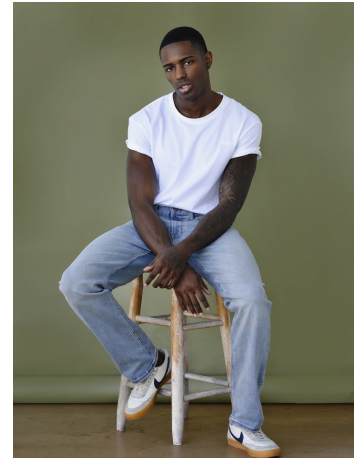

Tay Hope Height 6'0" | 183cm Suit 40" | 101cm R Shirt 34" | 86cm Waist 32" | 81cm  
Inseam 32" | 81cm Shoe 10.5 US | 44.5 EU Hair Black Eyes Brown

Tay Hope Height 6'0" | 183cm Suit 40" | 101cm R Shirt 34" | 86cm Waist 32" | 81cm  
Inseam 32" | 81cm Shoe 10.5 US | 44.5 EU Hair Black Eyes Brown