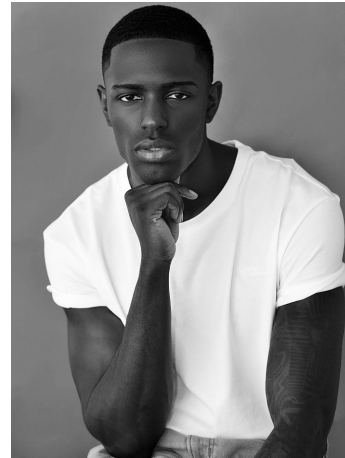

Tay Hope Height 6'0" | 183cm Suit 40" | 101cm R Shirt 34" | 86cm Waist 32" | 81cm
Inseam 32" | 81cm Shoe 10.5 US | 44.5 EU Hair Black Eyes Brown

Tay Hope Height 6'0" | 183cm Suit 40" | 101cm R Shirt 34" | 86cm Waist 32" | 81cm
Inseam 32" | 81cm Shoe 10.5 US | 44.5 EU Hair Black Eyes Brown