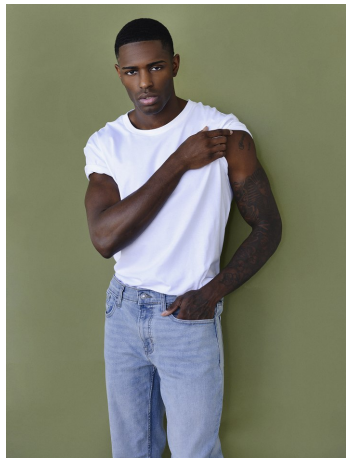

Tay Hope Height 6'0" | 183cm Suit 40" | 101cm R Shirt 34" | 86cm Waist 32" | 81cm
Inseam 32" | 81cm Shoe 10.5 US | 44.5 EU Hair Black Eyes Brown

Tay Hope Height 6'0" | 183cm Suit 40" | 101cm R Shirt 34" | 86cm Waist 32" | 81cm
Inseam 32" | 81cm Shoe 10.5 US | 44.5 EU Hair Black Eyes Brown