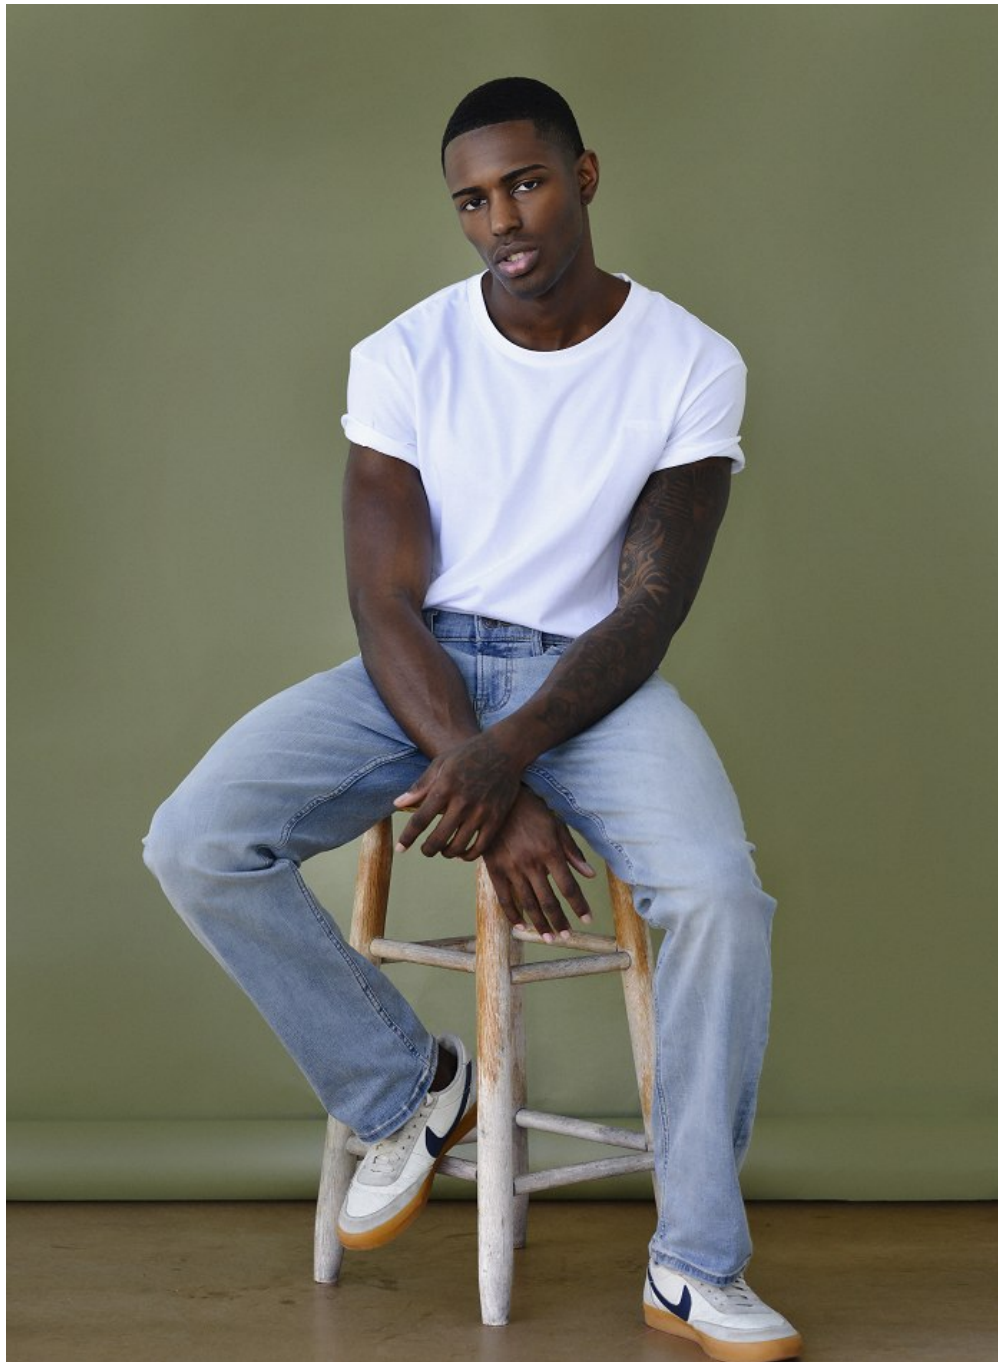

Tay Hope   Height 6'0" | 183cm   Suit 40" | 101cm R   Shirt 34" | 86cm   Waist 32" | 81cm
Inseam 32" | 81cm   Shoe 10.5 US | 44.5 EU   Hair Black   Eyes Brown