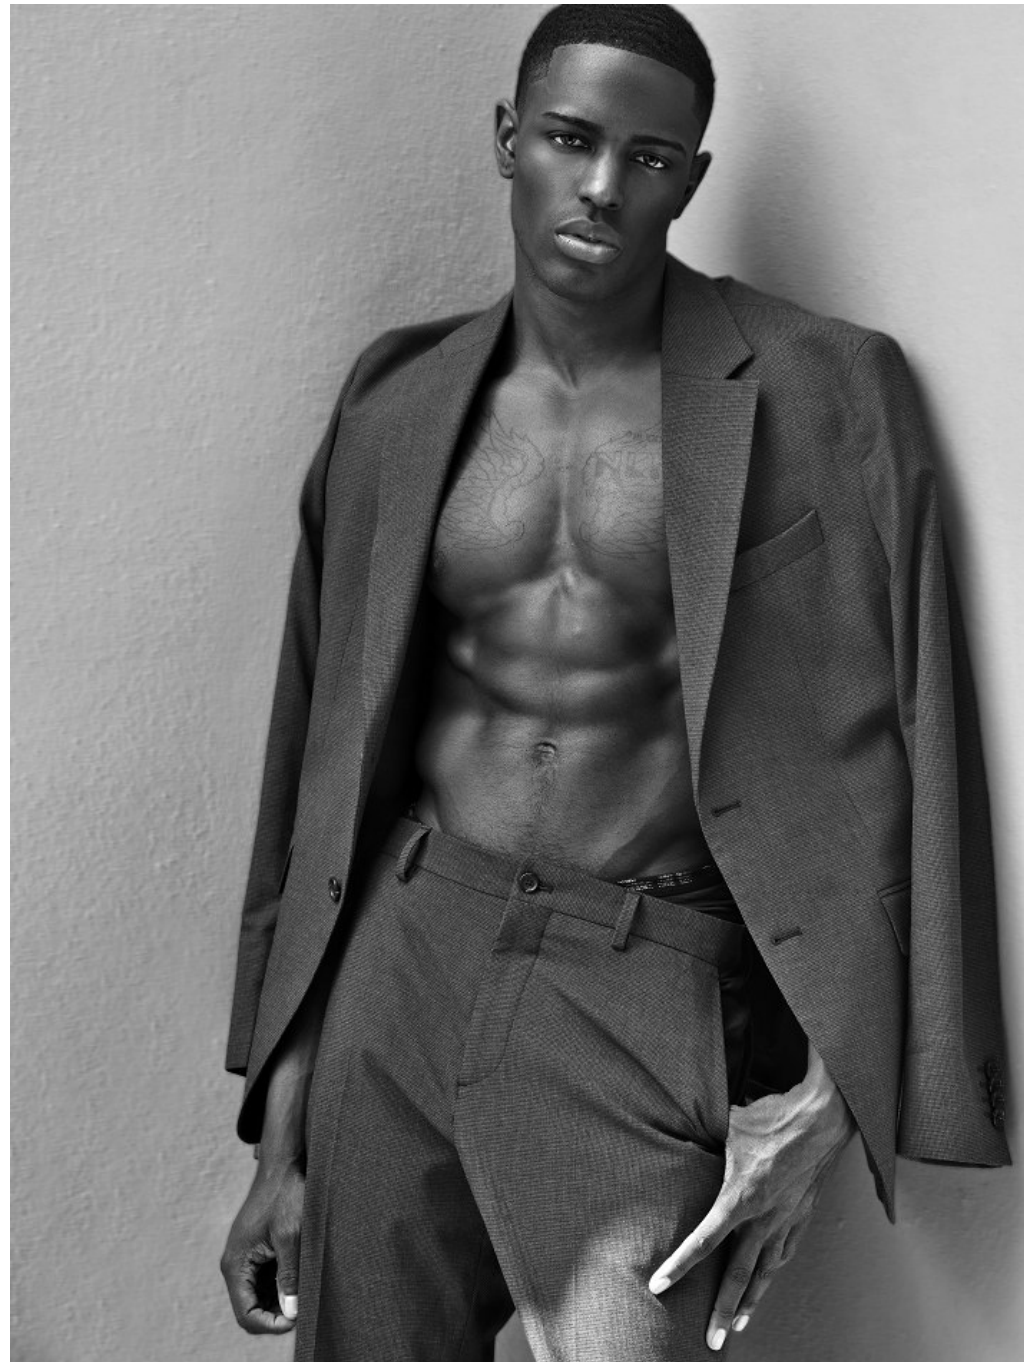

Tay Hope Height 6'0" | 183cm Suit 40" | 101cm R Shirt 34" | 86cm Waist 32" | 81cm
Inseam 32" | 81cm Shoe 10.5 US | 44.5 EU Hair Black Eyes Brown

Tay Hope Height 6'0" | 183cm Suit 40" | 101cm R Shirt 34" | 86cm Waist 32" | 81cm
Inseam 32" | 81cm Shoe 10.5 US | 44.5 EU Hair Black Eyes Brown

CGM
CAROLINE GLEASON
MANAGEMENT

Tay Hope Height 6'0" | 183cm Suit 40" | 101cm R Shirt 34" | 86cm Waist 32" | 81cm
Inseam 32" | 81cm Shoe 10.5 US | 44.5 EU Hair Black Eyes Brown

Tay Hope Height 6'0" | 183cm Suit 40" | 101cm R Shirt 34" | 86cm Waist 32" | 81cm
Inseam 32" | 81cm Shoe 10.5 US | 44.5 EU Hair Black Eyes Brown

Tay Hope Height 6'0" | 183cm Suit 40" | 101cm R Shirt 34" | 86cm Waist 32" | 81cm
Inseam 32" | 81cm Shoe 10.5 US | 44.5 EU Hair Black Eyes Brown

CGM
CAROLINE GLEASON
MANAGEMENT

Tay Hope Height 6'0" | 183cm Suit 40" | 101cm R Shirt 34" | 86cm Waist 32" | 81cm
Inseam 32" | 81cm Shoe 10.5 US | 44.5 EU Hair Black Eyes Brown