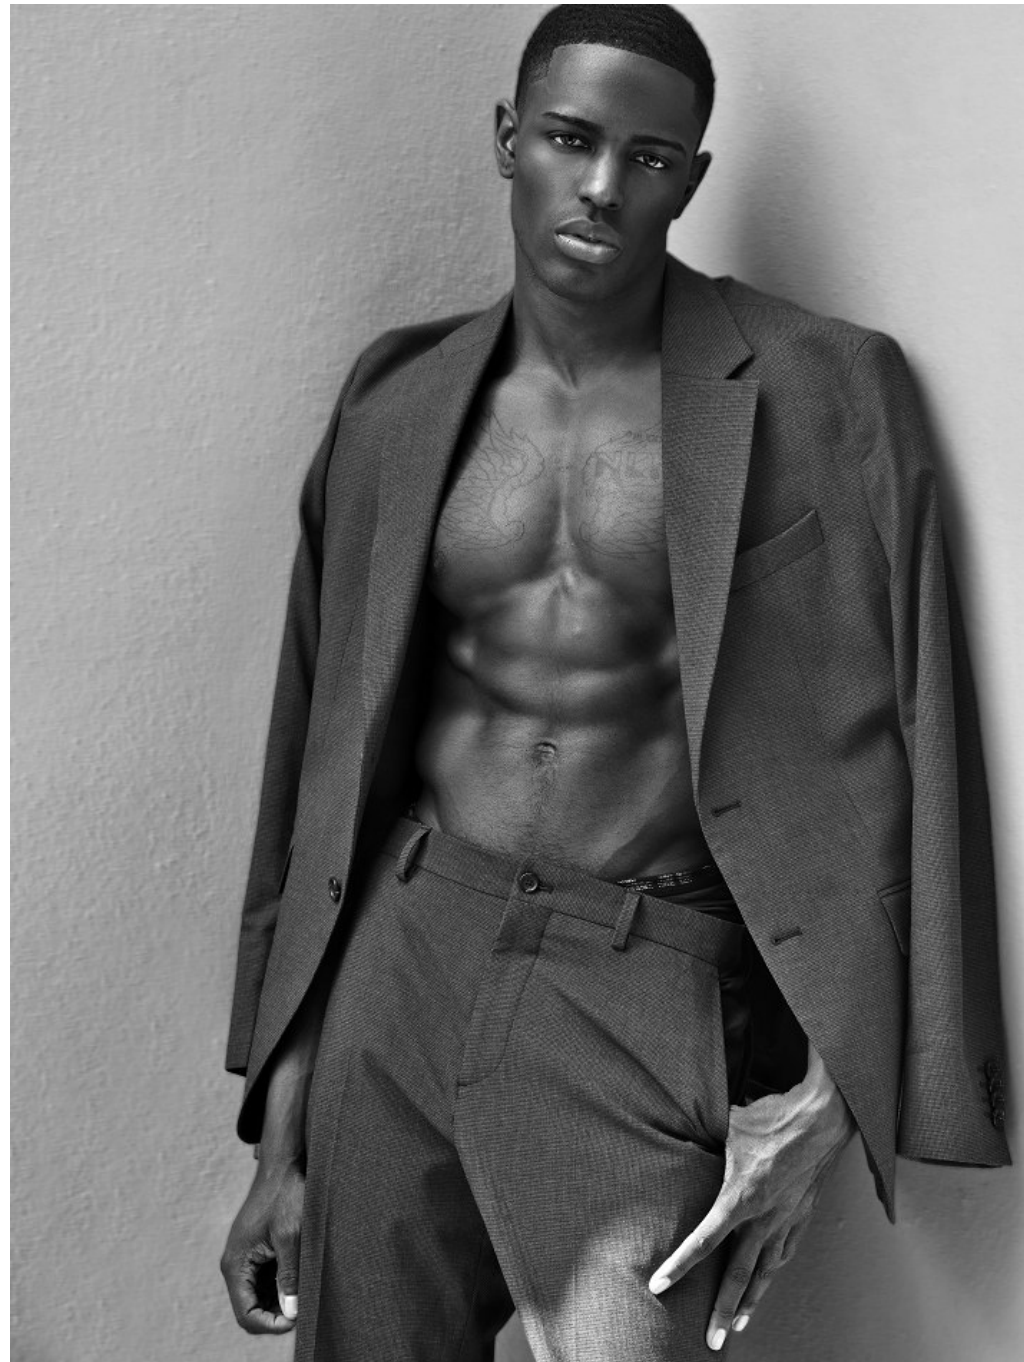

Tay Hope Height 6'0" | 183cm Suit 40" | 101cm R Shirt 34" | 86cm Waist 32" | 81cm  
Inseam 32" | 81cm Shoe 10.5 US | 44.5 EU Hair Black Eyes Brown

Tay Hope   Height 6'0" | 183cm   Suit 40" | 101cm R   Shirt 34" | 86cm   Waist 32" | 81cm  
Inseam 32" | 81cm   Shoe 10.5 US | 44.5 EU   Hair Black   Eyes Brown