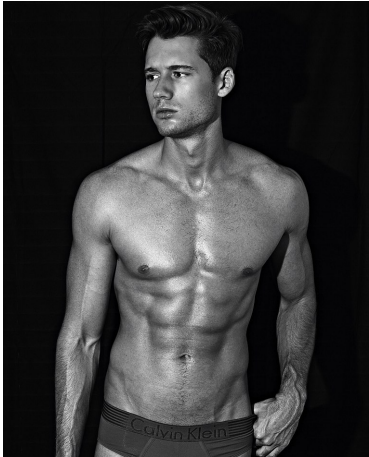

Zachary Dare Height 6'2" | 188cm Suit 40" | 102cm R Shirt 34" | 86cm Waist 32" | 81cm
Inseam 32" | 81cm Shoe 12.5 US | 47 EU Hair Brown Eyes Brown

Zachary Dare Height 6'2" | 188cm Suit 40" | 102cm R Shirt 34" | 86cm Waist 32" | 81cm
Inseam 32" | 81cm Shoe 12.5 US | 47 EU Hair Brown Eyes Brown

CGM
CAROLINE GLEASON
MANAGEMENT

Zachary Dare Height 6'2" | 188cm Suit 40" | 102cm R Shirt 34" | 86cm Waist 32" | 81cm
Inseam 32" | 81cm Shoe 12.5 US | 47 EU Hair Brown Eyes Brown

Zachary Dare Height 6'2" | 188cm Suit 40" | 102cm R Shirt 34" | 86cm Waist 32" | 81cm
Inseam 32" | 81cm Shoe 12.5 US | 47 EU Hair Brown Eyes Brown