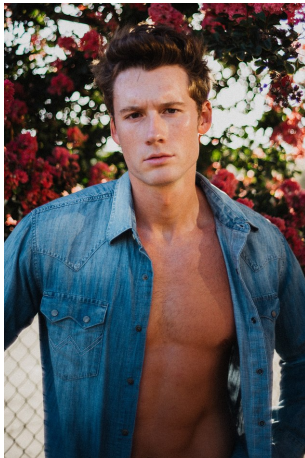

Zachary Dare Height 6'2" | 188cm Suit 40" | 102cm R Shirt 34" | 86cm Waist 32" | 81cm
Inseam 32" | 81cm Shoe 12.5 US | 47 EU Hair Brown Eyes Brown

Zachary Dare Height 6'2" | 188cm Suit 40" | 102cm R Shirt 34" | 86cm Waist 32" | 81cm
Inseam 32" | 81cm Shoe 12.5 US | 47 EU Hair Brown Eyes Brown