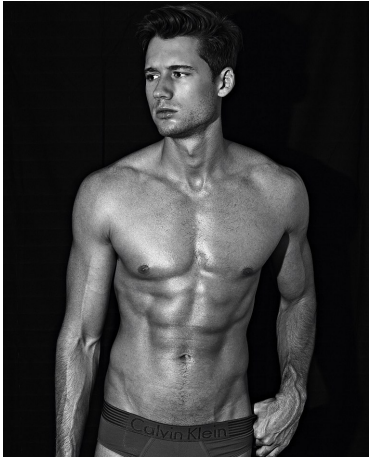

Zachary Dare Height 6'2" | 188cm Suit 40" | 102cm R Shirt 34" | 86cm Waist 32" | 81cm
Inseam 32" | 81cm Shoe 12.5 US | 47 EU Hair Brown Eyes Brown

Zachary Dare Height 6'2" | 188cm Suit 40" | 102cm R Shirt 34" | 86cm Waist 32" | 81cm
Inseam 32" | 81cm Shoe 12.5 US | 47 EU Hair Brown Eyes Brown