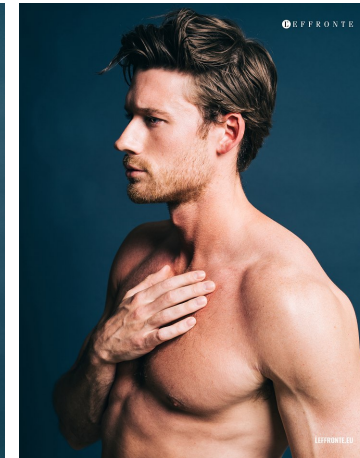

Zachary Dare Height 6'2" | 188cm Suit 40" | 102cm R Shirt 34" | 86cm Waist 32" | 81cm
Inseam 32" | 81cm Shoe 12.5 US | 47 EU Hair Brown Eyes Brown

Zachary Dare Height 6'2" | 188cm Suit 40" | 102cm R Shirt 34" | 86cm Waist 32" | 81cm
Inseam 32" | 81cm Shoe 12.5 US | 47 EU Hair Brown Eyes Brown

CGM
CAROLINE GLEASON
MANAGEMENT

Zachary Dare Height 6'2" | 188cm Suit 40" | 102cm R Shirt 34" | 86cm Waist 32" | 81cm
Inseam 32" | 81cm Shoe 12.5 US | 47 EU Hair Brown Eyes Brown

Zachary Dare Height 6'2" | 188cm Suit 40" | 102cm R Shirt 34" | 86cm Waist 32" | 81cm
Inseam 32" | 81cm Shoe 12.5 US | 47 EU Hair Brown Eyes Brown