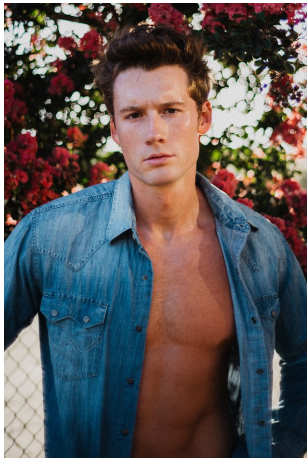

Zachary Dare Height 6'2" | 188cm Suit 40" | 102cm R Shirt 34" | 86cm Waist 32" | 81cm
Inseam 32" | 81cm Shoe 12.5 US | 47 EU Hair Brown Eyes Brown

Zachary Dare Height 6'2" | 188cm Suit 40" | 102cm R Shirt 34" | 86cm Waist 32" | 81cm
Inseam 32" | 81cm Shoe 12.5 US | 47 EU Hair Brown Eyes Brown