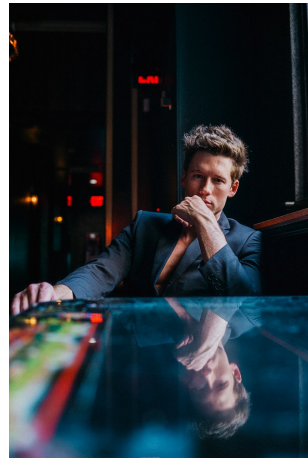

Zachary Dare Height 6'2" | 188cm Suit 40" | 102cm R Shirt 34" | 86cm Waist 32" | 81cm
Inseam 32" | 81cm Shoe 12.5 US | 47 EU Hair Brown Eyes Brown

Zachary Dare Height 6'2" | 188cm Suit 40" | 102cm R Shirt 34" | 86cm Waist 32" | 81cm
Inseam 32" | 81cm Shoe 12.5 US | 47 EU Hair Brown Eyes Brown