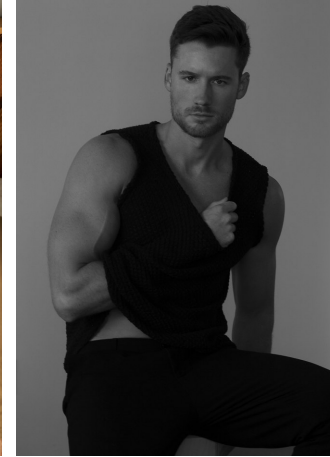

Zachary Dare Height 6'2" | 188cm Suit 40" | 102cm R Shirt 34" | 86cm Waist 32" | 81cm
Inseam 32" | 81cm Shoe 12.5 US | 47 EU Hair Brown Eyes Brown

Zachary Dare Height 6'2" | 188cm Suit 40" | 102cm R Shirt 34" | 86cm Waist 32" | 81cm
Inseam 32" | 81cm Shoe 12.5 US | 47 EU Hair Brown Eyes Brown