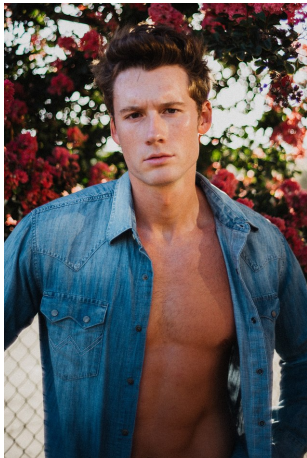

Zachary Dare Height 6'2" | 188cm Suit 40" | 102cm R Shirt 34" | 86cm Waist 32" | 81cm
Inseam 32" | 81cm Shoe 12.5 US | 47 EU Hair Brown Eyes Brown

Zachary Dare Height 6'2" | 188cm Suit 40" | 102cm R Shirt 34" | 86cm Waist 32" | 81cm
Inseam 32" | 81cm Shoe 12.5 US | 47 EU Hair Brown Eyes Brown

CGM
CAROLINE GLEASON
MANAGEMENT

Zachary Dare Height 6'2" | 188cm Suit 40" | 102cm R Shirt 34" | 86cm Waist 32" | 81cm
Inseam 32" | 81cm Shoe 12.5 US | 47 EU Hair Brown Eyes Brown

Zachary Dare Height 6'2" | 188cm Suit 40" | 102cm R Shirt 34" | 86cm Waist 32" | 81cm
Inseam 32" | 81cm Shoe 12.5 US | 47 EU Hair Brown Eyes Brown