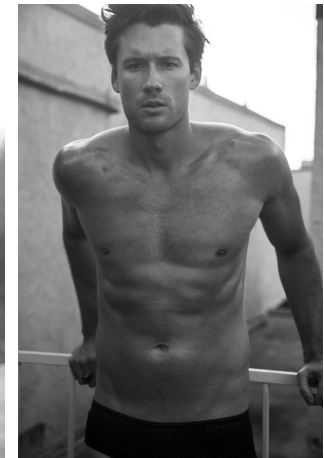

Zachary Dare Height 6'2" | 188cm Suit 40" | 102cm R Shirt 34" | 86cm Waist 32" | 81cm
Inseam 32" | 81cm Shoe 12.5 US | 47 EU Hair Brown Eyes Brown

Zachary Dare Height 6'2" | 188cm Suit 40" | 102cm R Shirt 34" | 86cm Waist 32" | 81cm
Inseam 32" | 81cm Shoe 12.5 US | 47 EU Hair Brown Eyes Brown

CGM
CAROLINE GLEASON
MANAGEMENT

Zachary Dare Height 6'2" | 188cm Suit 40" | 102cm R Shirt 34" | 86cm Waist 32" | 81cm
Inseam 32" | 81cm Shoe 12.5 US | 47 EU Hair Brown Eyes Brown

Zachary Dare Height 6'2" | 188cm Suit 40" | 102cm R Shirt 34" | 86cm Waist 32" | 81cm
Inseam 32" | 81cm Shoe 12.5 US | 47 EU Hair Brown Eyes Brown