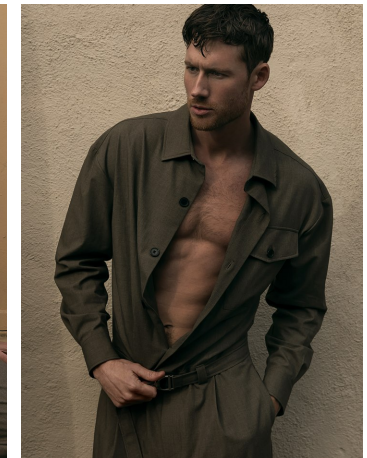

Zachary Dare Height 6'2" | 188cm Suit 40" | 102cm R Shirt 34" | 86cm Waist 32" | 81cm
Inseam 32" | 81cm Shoe 12.5 US | 47 EU Hair Brown Eyes Brown

Zachary Dare Height 6'2" | 188cm Suit 40" | 102cm R Shirt 34" | 86cm Waist 32" | 81cm
Inseam 32" | 81cm Shoe 12.5 US | 47 EU Hair Brown Eyes Brown