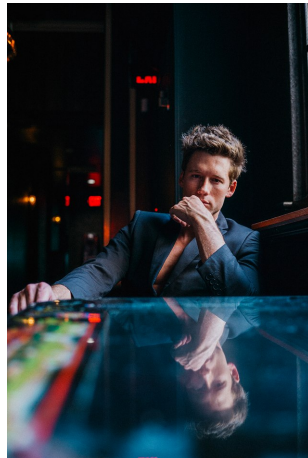

Zachary Dare Height 6'2" | 188cm Suit 40" | 102cm R Shirt 34" | 86cm Waist 32" | 81cm
Inseam 32" | 81cm Shoe 12.5 US | 47 EU Hair Brown Eyes Brown

Zachary Dare Height 6'2" | 188cm Suit 40" | 102cm R Shirt 34" | 86cm Waist 32" | 81cm
Inseam 32" | 81cm Shoe 12.5 US | 47 EU Hair Brown Eyes Brown