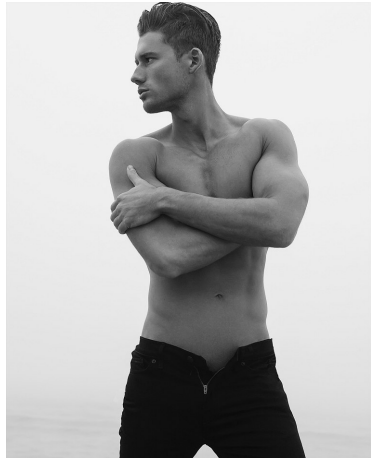

Zachary Dare Height 6'2" | 188cm Suit 40" | 102cm R Shirt 34" | 86cm Waist 32" | 81cm
Inseam 32" | 81cm Shoe 12.5 US | 47 EU Hair Brown Eyes Brown

Zachary Dare Height 6'2" | 188cm Suit 40" | 102cm R Shirt 34" | 86cm Waist 32" | 81cm
Inseam 32" | 81cm Shoe 12.5 US | 47 EU Hair Brown Eyes Brown