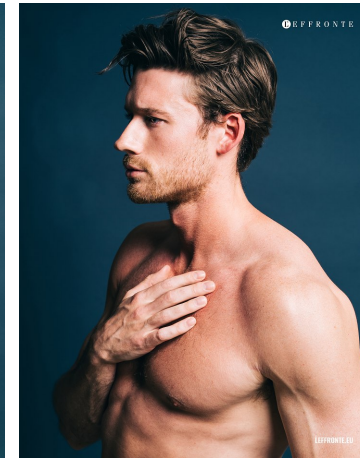

Zachary Dare Height 6'2" | 188cm Suit 40" | 102cm R Shirt 34" | 86cm Waist 32" | 81cm
Inseam 32" | 81cm Shoe 12.5 US | 47 EU Hair Brown Eyes Brown

Zachary Dare Height 6'2" | 188cm Suit 40" | 102cm R Shirt 34" | 86cm Waist 32" | 81cm
Inseam 32" | 81cm Shoe 12.5 US | 47 EU Hair Brown Eyes Brown