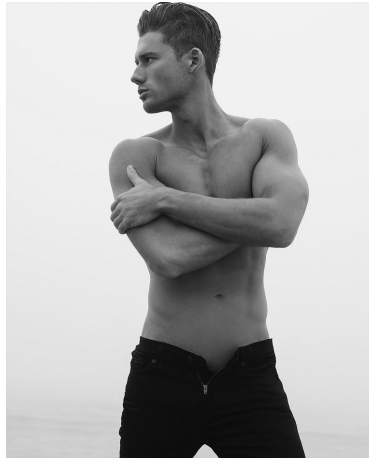

Zachary Dare Height 6'2" | 188cm Suit 40" | 102cm R Shirt 34" | 86cm Waist 32" | 81cm
Inseam 32" | 81cm Shoe 12.5 US | 47 EU Hair Brown Eyes Brown

Zachary Dare Height 6'2" | 188cm Suit 40" | 102cm R Shirt 34" | 86cm Waist 32" | 81cm
Inseam 32" | 81cm Shoe 12.5 US | 47 EU Hair Brown Eyes Brown

CGM
CAROLINE GLEASON
MANAGEMENT

Zachary Dare Height 6'2" | 188cm Suit 40" | 102cm R Shirt 34" | 86cm Waist 32" | 81cm
Inseam 32" | 81cm Shoe 12.5 US | 47 EU Hair Brown Eyes Brown

Zachary Dare Height 6'2" | 188cm Suit 40" | 102cm R Shirt 34" | 86cm Waist 32" | 81cm
Inseam 32" | 81cm Shoe 12.5 US | 47 EU Hair Brown Eyes Brown