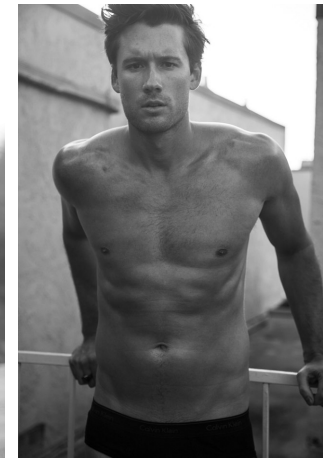

Zachary Dare Height 6'2" | 188cm Suit 40" | 102cm R Shirt 34" | 86cm Waist 32" | 81cm
Inseam 32" | 81cm Shoe 12.5 US | 47 EU Hair Brown Eyes Brown

Zachary Dare Height 6'2" | 188cm Suit 40" | 102cm R Shirt 34" | 86cm Waist 32" | 81cm
Inseam 32" | 81cm Shoe 12.5 US | 47 EU Hair Brown Eyes Brown