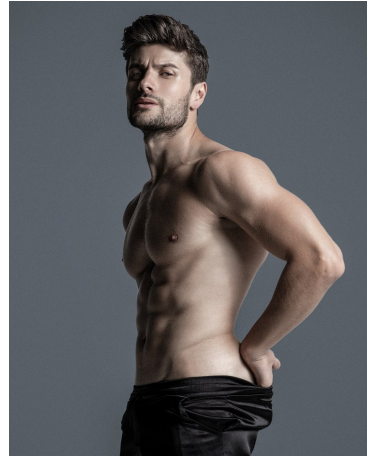

Volodymyr Pielikh Height 6'1" | 185cm Chest 40" | 101cm Suit 40" | 101cm R Waist 32" | 81cm
Inseam 32" | 81cm Shoe 10.5 US | 44.5 EU Hair Brown Eyes Hazel

CGM
CAROLINE GLEASON
MANAGEMENT

Volodymyr Pielikh Height 6'1" | 185cm Chest 40" | 101cm Suit 40" | 101cm R Waist 32" | 81cm
 Inseam 32" | 81cm Shoe 10.5 US | 44.5 EU Hair Brown Eyes Hazel

Volodymyr Pielikh Height 6'1" | 185cm Chest 40" | 101cm Suit 40" | 101cm R Waist 32" | 81cm
 Inseam 32" | 81cm Shoe 10.5 US | 44.5 EU Hair Brown Eyes Hazel

MAXIMO

Volodymyr Pielikh Height 6'1" | 185cm Chest 40" | 101cm Suit 40" | 101cm R Waist 32" | 81cm
 Inseam 32" | 81cm Shoe 10.5 US | 44.5 EU Hair Brown Eyes Hazel

Volodymyr Pielikh Height 6'1" | 185cm Chest 40" | 101cm Suit 40" | 101cm R Waist 32" | 81cm
Inseam 32" | 81cm Shoe 10.5 US | 44.5 EU Hair Brown Eyes Hazel

Volodymyr Pielikh Height 6'1" | 185cm Chest 40" | 101cm Suit 40" | 101cm R Waist 32" | 81cm
Inseam 32" | 81cm Shoe 10.5 US | 44.5 EU Hair Brown Eyes Hazel