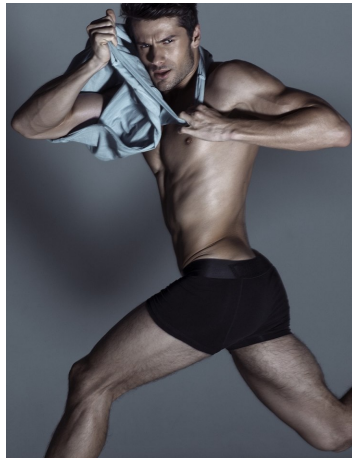

Volodymyr Pielikh Height 6'1" | 185cm Chest 40" | 101cm Suit 40" | 101cm R Waist 32" | 81cm  
 Inseam 32" | 81cm Shoe 10.5 US | 44.5 EU Hair Brown Eyes Hazel

Volodymyr Pielikh Height 6'1" | 185cm Chest 40" | 101cm Suit 40" | 101cm R Waist 32" | 81cm  
 Inseam 32" | 81cm Shoe 10.5 US | 44.5 EU Hair Brown Eyes Hazel

Volodymyr Pielikh Height 6'1" | 185cm Chest 40" | 101cm Suit 40" | 101cm R Waist 32" | 81cm  
Inseam 32" | 81cm Shoe 10.5 US | 44.5 EU Hair Brown Eyes Hazel

**CGM**  
CAROLINE GLEASON  
MANAGEMENT

Volodymyr Pielikh Height 6'1" | 185cm Chest 40" | 101cm Suit 40" | 101cm R Waist 32" | 81cm  
 Inseam 32" | 81cm Shoe 10.5 US | 44.5 EU Hair Brown Eyes Hazel