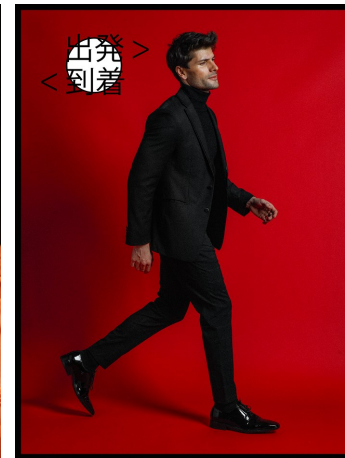

Volodymyr Pielikh Height 6'1" | 185cm Chest 40" | 101cm Suit 40" | 101cm R Waist 32" | 81cm
 Inseam 32" | 81cm Shoe 10.5 US | 44.5 EU Hair Brown Eyes Hazel

Volodymyr Pielikh Height 6'1" | 185cm Chest 40" | 101cm Suit 40" | 101cm R Waist 32" | 81cm
 Inseam 32" | 81cm Shoe 10.5 US | 44.5 EU Hair Brown Eyes Hazel