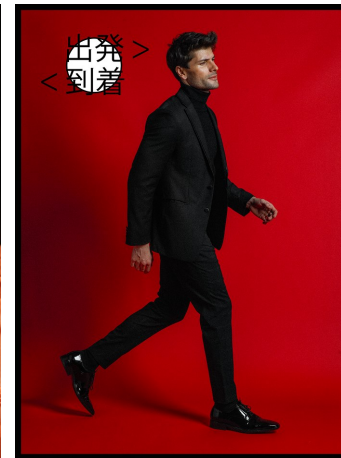

Volodymyr Pielikh Height 6'1" | 185cm Chest 40" | 101cm Suit 40" | 101cm R Waist 32" | 81cm
Inseam 32" | 81cm Shoe 10.5 US | 44.5 EU Hair Brown Eyes Hazel

CGM
CAROLINE GLEASON
MANAGEMENT

Volodymyr Pielikh Height 6'1" | 185cm Chest 40" | 101cm Suit 40" | 101cm R Waist 32" | 81cm
 Inseam 32" | 81cm Shoe 10.5 US | 44.5 EU Hair Brown Eyes Hazel

Volodymyr Pielikh Height 6'1" | 185cm Chest 40" | 101cm Suit 40" | 101cm R Waist 32" | 81cm
 Inseam 32" | 81cm Shoe 10.5 US | 44.5 EU Hair Brown Eyes Hazel

MAXIMO

Volodymyr Pielikh Height 6'1" | 185cm Chest 40" | 101cm Suit 40" | 101cm R Waist 32" | 81cm
 Inseam 32" | 81cm Shoe 10.5 US | 44.5 EU Hair Brown Eyes Hazel