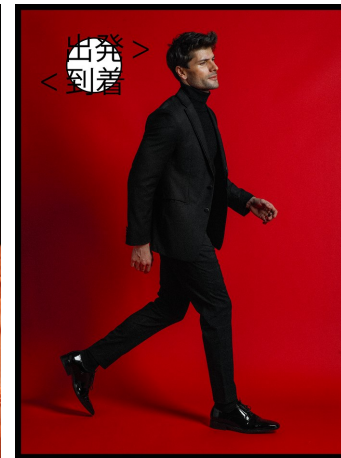

Volodymyr Pielikh Height 6'1" | 185cm Chest 40" | 101cm Suit 40" | 101cm R Waist 32" | 81cm  
 Inseam 32" | 81cm Shoe 10.5 US | 44.5 EU Hair Brown Eyes Hazel

Volodymyr Pielikh Height 6'1" | 185cm Chest 40" | 101cm Suit 40" | 101cm R Waist 32" | 81cm  
 Inseam 32" | 81cm Shoe 10.5 US | 44.5 EU Hair Brown Eyes Hazel

Volodymyr Pielikh Height 6'1" | 185cm Chest 40" | 101cm Suit 40" | 101cm R Waist 32" | 81cm  
Inseam 32" | 81cm Shoe 10.5 US | 44.5 EU Hair Brown Eyes Hazel

**CGM**  
CAROLINE GLEASON  
MANAGEMENT

Volodymyr Pielikh Height 6'1" | 185cm Chest 40" | 101cm Suit 40" | 101cm R Waist 32" | 81cm  
 Inseam 32" | 81cm Shoe 10.5 US | 44.5 EU Hair Brown Eyes Hazel