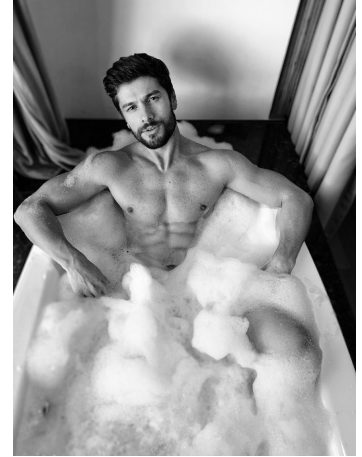

Volodymyr Pielikh Height 6'1" | 185cm Chest 40" | 101cm Suit 40" | 101cm R Waist 32" | 81cm
Inseam 32" | 81cm Shoe 10.5 US | 44.5 EU Hair Brown Eyes Hazel

CGM
CAROLINE GLEASON
MANAGEMENT

Volodymyr Pielikh Height 6'1" | 185cm Chest 40" | 101cm Suit 40" | 101cm R Waist 32" | 81cm
 Inseam 32" | 81cm Shoe 10.5 US | 44.5 EU Hair Brown Eyes Hazel

Volodymyr Pielikh Height 6'1" | 185cm Chest 40" | 101cm Suit 40" | 101cm R Waist 32" | 81cm
 Inseam 32" | 81cm Shoe 10.5 US | 44.5 EU Hair Brown Eyes Hazel

MAXIMO

Volodymyr Pielikh Height 6'1" | 185cm Chest 40" | 101cm Suit 40" | 101cm R Waist 32" | 81cm
 Inseam 32" | 81cm Shoe 10.5 US | 44.5 EU Hair Brown Eyes Hazel