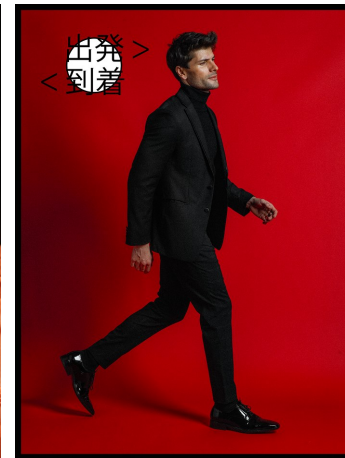

Volodymyr Pielikh Height 6'1" | 185cm Chest 40" | 101cm Suit 40" | 101cm R Waist 32" | 81cm
 Inseam 32" | 81cm Shoe 10.5 US | 44.5 EU Hair Brown Eyes Hazel

Volodymyr Pielikh Height 6'1" | 185cm Chest 40" | 101cm Suit 40" | 101cm R Waist 32" | 81cm
 Inseam 32" | 81cm Shoe 10.5 US | 44.5 EU Hair Brown Eyes Hazel

Volodymyr Pielikh Height 6'1" | 185cm Chest 40" | 101cm Suit 40" | 101cm R Waist 32" | 81cm
Inseam 32" | 81cm Shoe 10.5 US | 44.5 EU Hair Brown Eyes Hazel

CGM
CAROLINE GLEASON
MANAGEMENT

MAXIMO

Volodymyr Pielikh Height 6'1" | 185cm Chest 40" | 101cm Suit 40" | 101cm R Waist 32" | 81cm
 Inseam 32" | 81cm Shoe 10.5 US | 44.5 EU Hair Brown Eyes Hazel