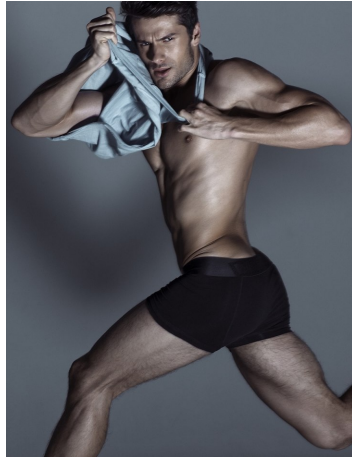

Volodymyr Pielikh Height 6'1" | 185cm Chest 40" | 101cm Suit 40" | 101cm R Waist 32" | 81cm
 Inseam 32" | 81cm Shoe 10.5 US | 44.5 EU Hair Brown Eyes Hazel

Volodymyr Pielikh Height 6'1" | 185cm Chest 40" | 101cm Suit 40" | 101cm R Waist 32" | 81cm
 Inseam 32" | 81cm Shoe 10.5 US | 44.5 EU Hair Brown Eyes Hazel