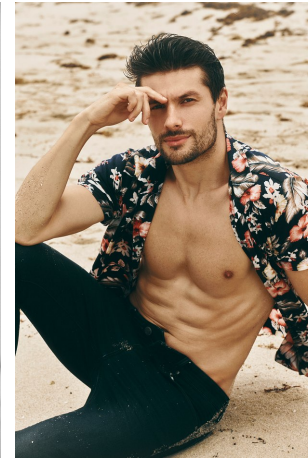

Volodymyr Pielikh Height 6'1" | 185cm Chest 40" | 101cm Suit 40" | 101cm R Waist 32" | 81cm  
 Inseam 32" | 81cm Shoe 10.5 US | 44.5 EU Hair Brown Eyes Hazel

Volodymyr Pielikh Height 6'1" | 185cm Chest 40" | 101cm Suit 40" | 101cm R Waist 32" | 81cm  
 Inseam 32" | 81cm Shoe 10.5 US | 44.5 EU Hair Brown Eyes Hazel

Volodymyr Pielikh Height 6'1" | 185cm Chest 40" | 101cm Suit 40" | 101cm R Waist 32" | 81cm  
Inseam 32" | 81cm Shoe 10.5 US | 44.5 EU Hair Brown Eyes Hazel

**CGM**  
CAROLINE GLEASON  
MANAGEMENT

Volodymyr Pielikh Height 6'1" | 185cm Chest 40" | 101cm Suit 40" | 101cm R Waist 32" | 81cm  
 Inseam 32" | 81cm Shoe 10.5 US | 44.5 EU Hair Brown Eyes Hazel