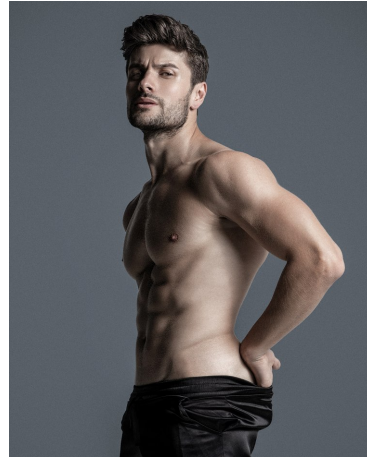

Volodymyr Pielikh Height 6'1" | 185cm Chest 40" | 101cm Suit 40" | 101cm R Waist 32" | 81cm
 Inseam 32" | 81cm Shoe 10.5 US | 44.5 EU Hair Brown Eyes Hazel

Volodymyr Pielikh Height 6'1" | 185cm Chest 40" | 101cm Suit 40" | 101cm R Waist 32" | 81cm
 Inseam 32" | 81cm Shoe 10.5 US | 44.5 EU Hair Brown Eyes Hazel

Volodymyr Pielikh Height 6'1" | 185cm Chest 40" | 101cm Suit 40" | 101cm R Waist 32" | 81cm
Inseam 32" | 81cm Shoe 10.5 US | 44.5 EU Hair Brown Eyes Hazel

CGM
CAROLINE GLEASON
MANAGEMENT

MAXIMO

Volodymyr Pielikh Height 6'1" | 185cm Chest 40" | 101cm Suit 40" | 101cm R Waist 32" | 81cm
 Inseam 32" | 81cm Shoe 10.5 US | 44.5 EU Hair Brown Eyes Hazel

Volodymyr Pielikh Height 6'1" | 185cm Chest 40" | 101cm Suit 40" | 101cm R Waist 32" | 81cm
Inseam 32" | 81cm Shoe 10.5 US | 44.5 EU Hair Brown Eyes Hazel

CGM
CAROLINE GLEASON
MANAGEMENT

Volodymyr Pielikh Height 6'1" | 185cm Chest 40" | 101cm Suit 40" | 101cm R Waist 32" | 81cm
Inseam 32" | 81cm Shoe 10.5 US | 44.5 EU Hair Brown Eyes Hazel