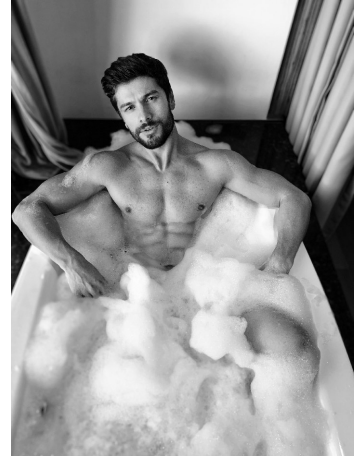

Volodymyr Pielikh Height 6'1" | 185cm Chest 40" | 101cm Suit 40" | 101cm R Waist 32" | 81cm
 Inseam 32" | 81cm Shoe 10.5 US | 44.5 EU Hair Brown Eyes Hazel

Volodymyr Pielikh Height 6'1" | 185cm Chest 40" | 101cm Suit 40" | 101cm R Waist 32" | 81cm
 Inseam 32" | 81cm Shoe 10.5 US | 44.5 EU Hair Brown Eyes Hazel