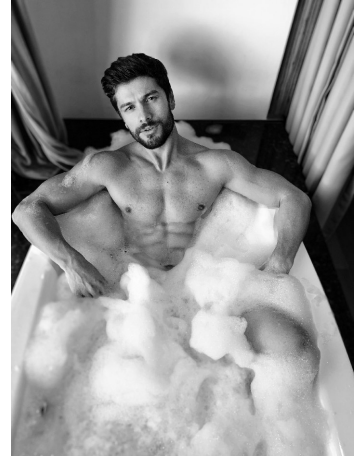

Volodymyr Pielikh Height 6'1" | 185cm Chest 40" | 101cm Suit 40" | 101cm R Waist 32" | 81cm
 Inseam 32" | 81cm Shoe 10.5 US | 44.5 EU Hair Brown Eyes Hazel

Volodymyr Pielikh Height 6'1" | 185cm Chest 40" | 101cm Suit 40" | 101cm R Waist 32" | 81cm
 Inseam 32" | 81cm Shoe 10.5 US | 44.5 EU Hair Brown Eyes Hazel

Volodymyr Pielikh Height 6'1" | 185cm Chest 40" | 101cm Suit 40" | 101cm R Waist 32" | 81cm
Inseam 32" | 81cm Shoe 10.5 US | 44.5 EU Hair Brown Eyes Hazel

CGM
CAROLINE GLEASON
MANAGEMENT

MAXIMO

Volodymyr Pielikh Height 6'1" | 185cm Chest 40" | 101cm Suit 40" | 101cm R Waist 32" | 81cm
 Inseam 32" | 81cm Shoe 10.5 US | 44.5 EU Hair Brown Eyes Hazel