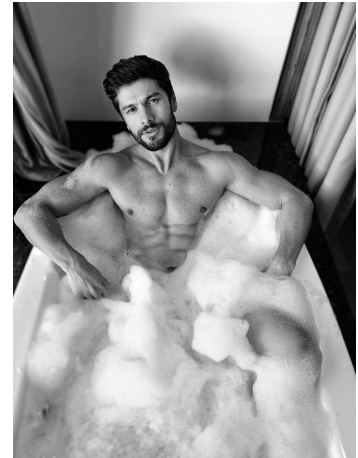

Volodymyr Pielikh Height 6'1" | 185cm Chest 40" | 101cm Suit 40" | 101cm R Waist 32" | 81cm  
 Inseam 32" | 81cm Shoe 10.5 US | 44.5 EU Hair Brown Eyes Hazel

Volodymyr Pielikh Height 6'1" | 185cm Chest 40" | 101cm Suit 40" | 101cm R Waist 32" | 81cm  
 Inseam 32" | 81cm Shoe 10.5 US | 44.5 EU Hair Brown Eyes Hazel

Volodymyr Pielikh Height 6'1" | 185cm Chest 40" | 101cm Suit 40" | 101cm R Waist 32" | 81cm  
Inseam 32" | 81cm Shoe 10.5 US | 44.5 EU Hair Brown Eyes Hazel

**CGM**  
CAROLINE GLEASON  
MANAGEMENT

Volodymyr Pielikh Height 6'1" | 185cm Chest 40" | 101cm Suit 40" | 101cm R Waist 32" | 81cm  
 Inseam 32" | 81cm Shoe 10.5 US | 44.5 EU Hair Brown Eyes Hazel