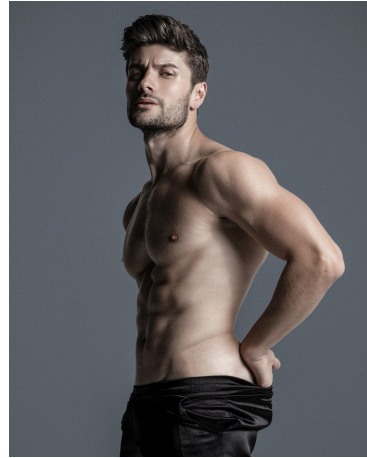

Volodymyr Pielikh Height 6'1" | 185cm Chest 40" | 101cm Suit 40" | 101cm R Waist 32" | 81cm
 Inseam 32" | 81cm Shoe 10.5 US | 44.5 EU Hair Brown Eyes Hazel

Volodymyr Pielikh Height 6'1" | 185cm Chest 40" | 101cm Suit 40" | 101cm R Waist 32" | 81cm
 Inseam 32" | 81cm Shoe 10.5 US | 44.5 EU Hair Brown Eyes Hazel