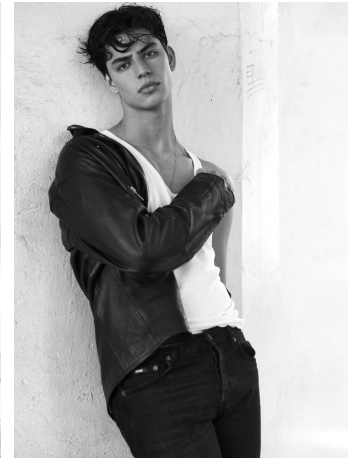

Emilio Posada   Height 6'2" | 188cm   Suit 40" | 101cm L   Shirt 33" | 84cm   Waist 32" | 81cm
Inseam 32" | 81cm   Shoe 11.5 US | 46 EU   Hair Dark Brown   Eyes Green | Blue