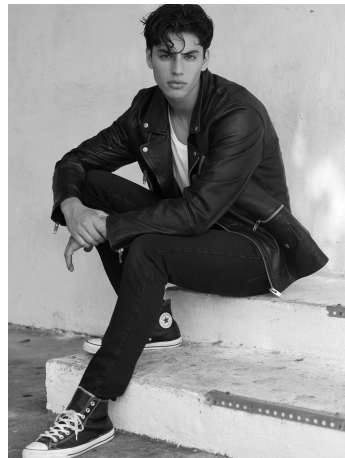

Emilio Posada   Height 6'2" | 188cm   Suit 40" | 101cm L   Shirt 33" | 84cm   Waist 32" | 81cm
Inseam 32" | 81cm   Shoe 11.5 US | 46 EU   Hair Dark Brown   Eyes Green | Blue