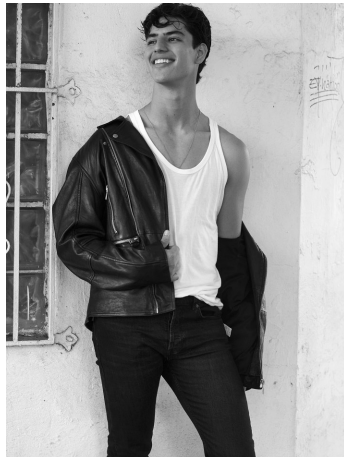

Emilio Posada Height 6'2" | 188cm Suit 40" | 101cm L Shirt 33" | 84cm Waist 32" | 81cm
 Inseam 32" | 81cm Shoe 11.5 US | 46 EU Hair Dark Brown Eyes Green | Blue

Emilio Posada Height 6'2" | 188cm Suit 40" | 101cm L Shirt 33" | 84cm Waist 32" | 81cm
 Inseam 32" | 81cm Shoe 11.5 US | 46 EU Hair Dark Brown Eyes Green | Blue