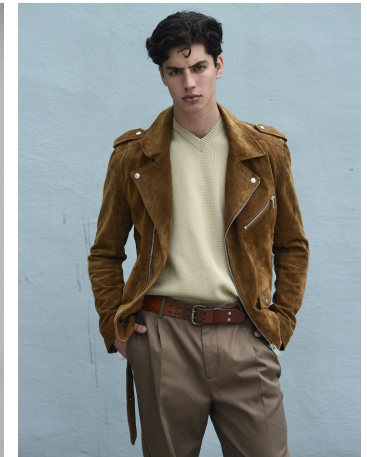

Emilio Posada Height 6'2" | 188cm Suit 40" | 101cm L Shirt 33" | 84cm Waist 32" | 81cm
 Inseam 32" | 81cm Shoe 11.5 US | 46 EU Hair Dark Brown Eyes Green | Blue

Emilio Posada Height 6'2" | 188cm Suit 40" | 101cm L Shirt 33" | 84cm Waist 32" | 81cm
 Inseam 32" | 81cm Shoe 11.5 US | 46 EU Hair Dark Brown Eyes Green | Blue