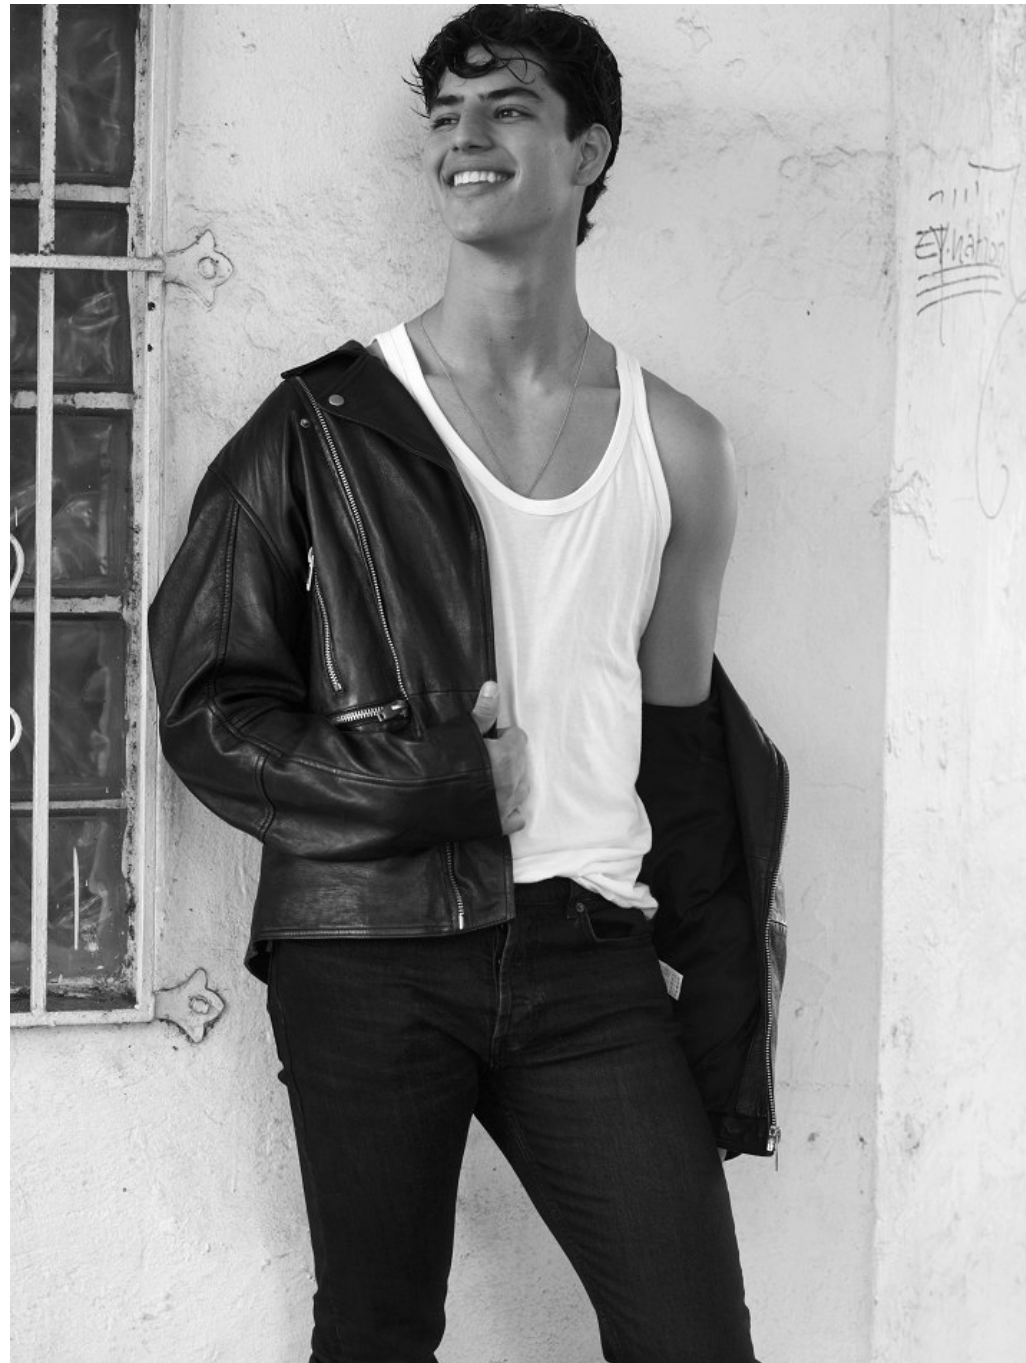

Emilio Posada   Height 6'2" | 188cm   Suit 40" | 101cm L   Shirt 33" | 84cm   Waist 32" | 81cm
Inseam 32" | 81cm   Shoe 11.5 US | 46 EU   Hair Dark Brown   Eyes Green | Blue

CGM
CAROLINE GLEASON
MANAGEMENT