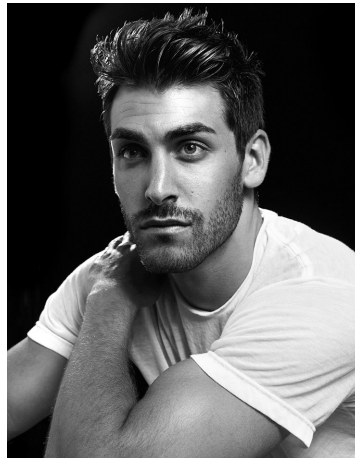

Sam Myerson Height 6'2" | 188cm Suit 40" | 101cm R Shirt 34" | 86cm Waist 32" | 81cm
Inseam 32" | 81cm Shoe 10 US | 43.5 EU Hair Brown Eyes Blue

Sam Myerson Height 6'2" | 188cm Suit 40" | 101cm R Shirt 34" | 86cm Waist 32" | 81cm
 Inseam 32" | 81cm Shoe 10 US | 43.5 EU Hair Brown Eyes Blue