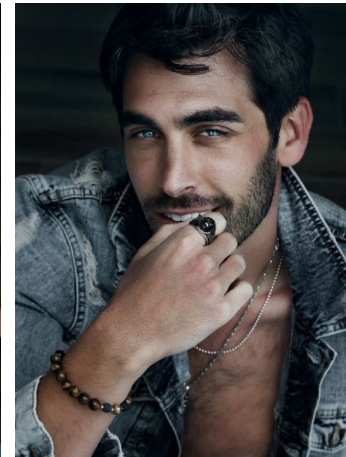

Sam Myerson Height 6'2" | 188cm Suit 40" | 101cm R Shirt 34" | 86cm Waist 32" | 81cm
Inseam 32" | 81cm Shoe 10 US | 43.5 EU Hair Brown Eyes Blue

Sam Myerson Height 6'2" | 188cm Suit 40" | 101cm R Shirt 34" | 86cm Waist 32" | 81cm
 Inseam 32" | 81cm Shoe 10 US | 43.5 EU Hair Brown Eyes Blue