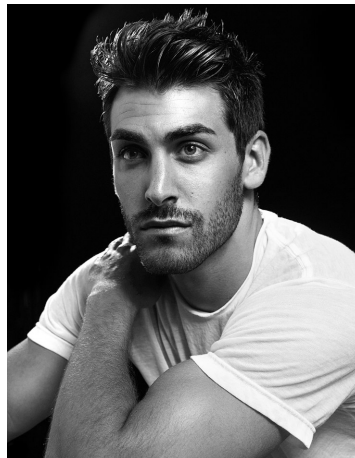

Sam Myerson Height 6'2" | 188cm Suit 40" | 101cm R Shirt 34" | 86cm Waist 32" | 81cm
Inseam 32" | 81cm Shoe 10 US | 43.5 EU Hair Brown Eyes Blue

Sam Myerson Height 6'2" | 188cm Suit 40" | 101cm R Shirt 34" | 86cm Waist 32" | 81cm
 Inseam 32" | 81cm Shoe 10 US | 43.5 EU Hair Brown Eyes Blue