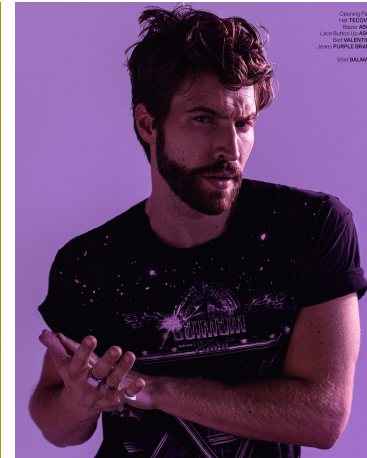

Trey Baxter Height 6'3" | 191cm Suit 42" | 106cm R Shirt 34" | 86cm Waist 32" | 81cm  
 Inseam 34" | 86cm Shoe 12 US | 46.5 EU Hair Light Brown Eyes Blue

Trey Baxter Height 6'3" | 191cm Suit 42" | 106cm R Shirt 34" | 86cm Waist 32" | 81cm  
Inseam 34" | 86cm Shoe 12 US | 46.5 EU Hair Light Brown Eyes Blue

Trey Baxter    Height 6'3" | 191cm    Suit 42" | 106cm R    Shirt 34" | 86cm    Waist 32" | 81cm  
Inseam 34" | 86cm    Shoe 12 US | 46.5 EU    Hair Light Brown    Eyes Blue

THE BALMAIN  
JONES PURPLE BRAND  
THE BLOW THE FEEL  
THE ALL SAINTS

THE ALL SAINTS  
THE JAZZ  
THE SACCHIONE FERRAGAMO  
JONES PURPLE BRAND

Trey Baxter Height 6'3" | 191cm Suit 42" | 106cm R Shirt 34" | 86cm Waist 32" | 81cm  
Inseam 34" | 86cm Shoe 12 US | 46.5 EU Hair Light Brown Eyes Blue