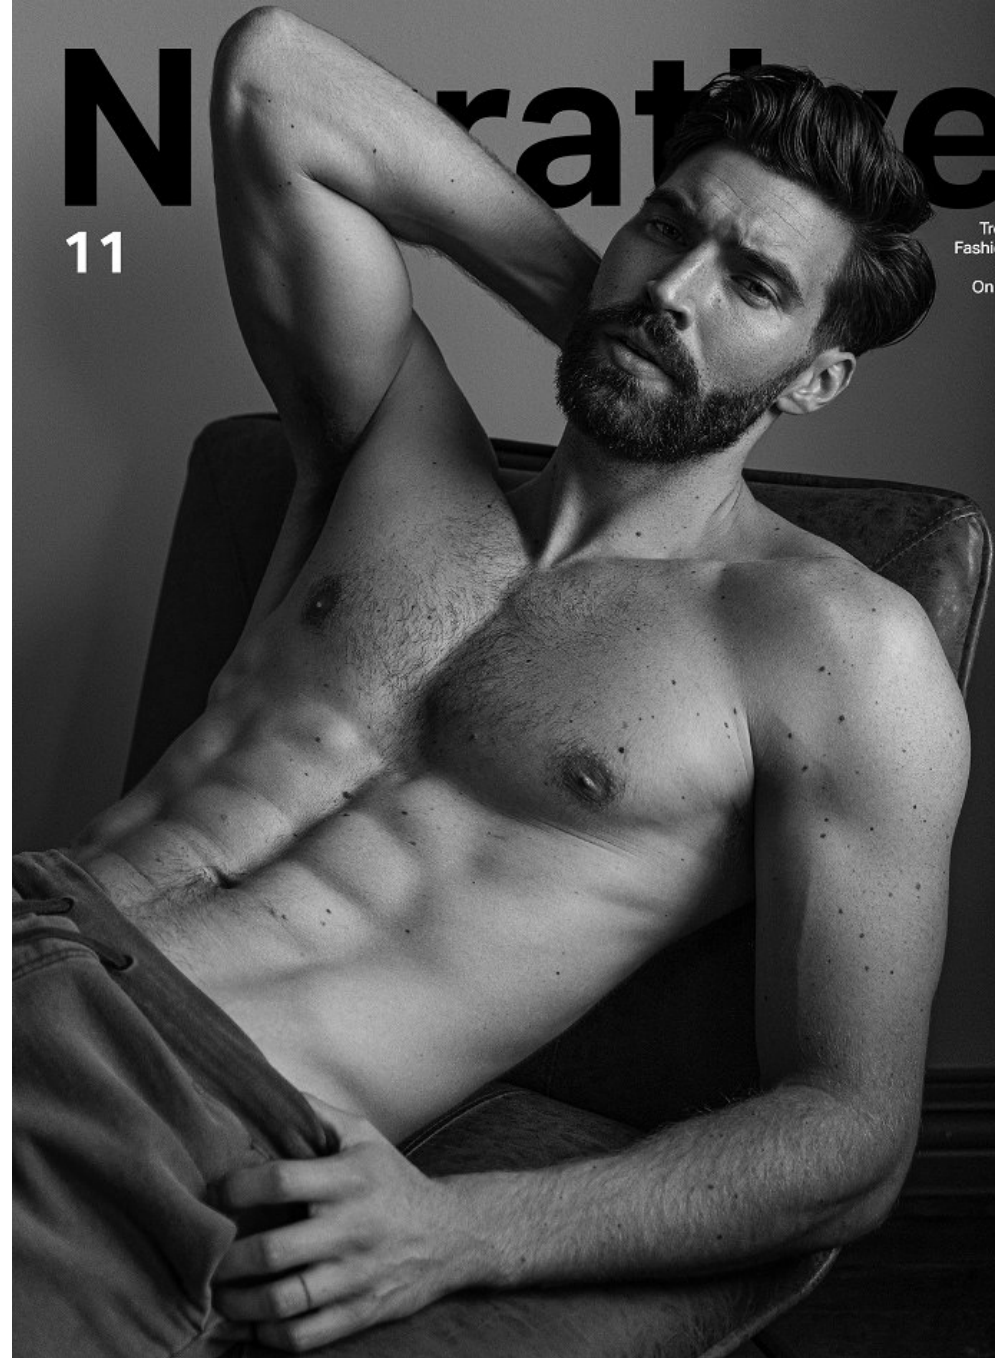

Narrative

11

Tre
Fashio
F
On L

Trey Baxter   Height 6'3" | 191cm   Suit 42" | 106cm R   Shirt 34" | 86cm   Waist 32" | 81cm
Inseam 34" | 86cm   Shoe 12 US | 46.5 EU   Hair Light Brown   Eyes Blue

CGM
CAROLINE GLEASON
MANAGEMENT