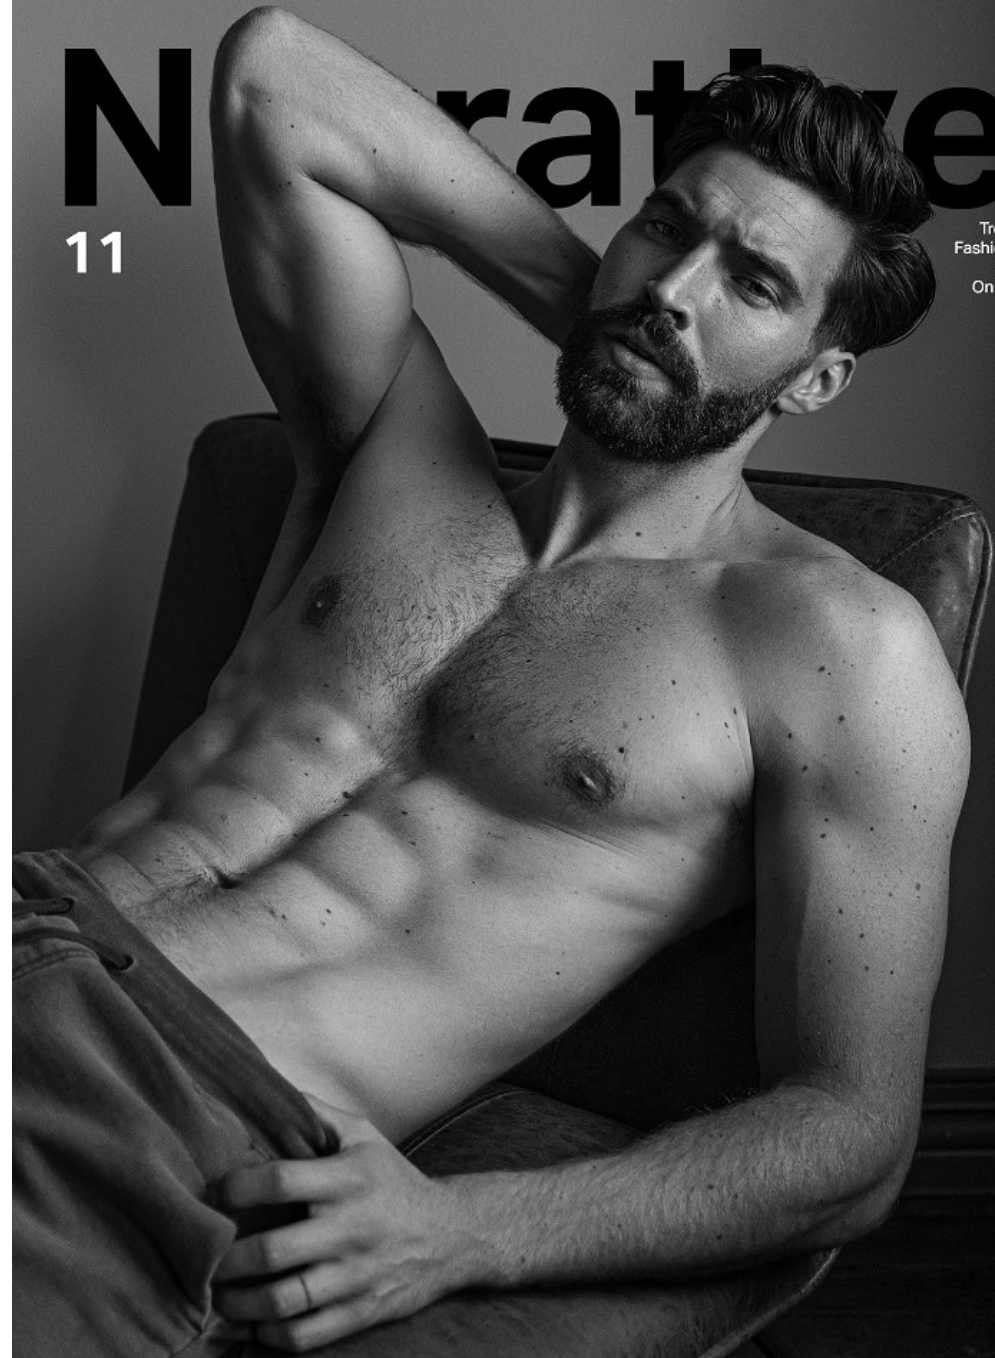

Sweatpants STORI

Trey Baxter Height 6'3" | 191cm Suit 42" | 106cm R Shirt 34" | 86cm Waist 32" | 81cm
Inseam 34" | 86cm Shoe 12 US | 46.5 EU Hair Light Brown Eyes Blue

CGM
CAROLINE GLEASON
MANAGEMENT

Narrative.

11

Trey Baxter
Fashion BUDRO
Fall 2023
On Location

Narrative

11

Tre
Fashio
F
On L

Trey Baxter Height 6'3" | 191cm Suit 42" | 106cm R Shirt 34" | 86cm Waist 32" | 81cm
Inseam 34" | 86cm Shoe 12 US | 46.5 EU Hair Light Brown Eyes Blue

CGM
CAROLINE GLEASON
MANAGEMENT

Trey Baxter Height 6'3" | 191cm Suit 42" | 106cm R Shirt 34" | 86cm Waist 32" | 81cm
Inseam 34" | 86cm Shoe 12 US | 46.5 EU Hair Light Brown Eyes Blue

Opening Page
Sweater ABERCROMBIE & FITCH
Jeans JOE'S JEANS
Sweatpants BUDRO