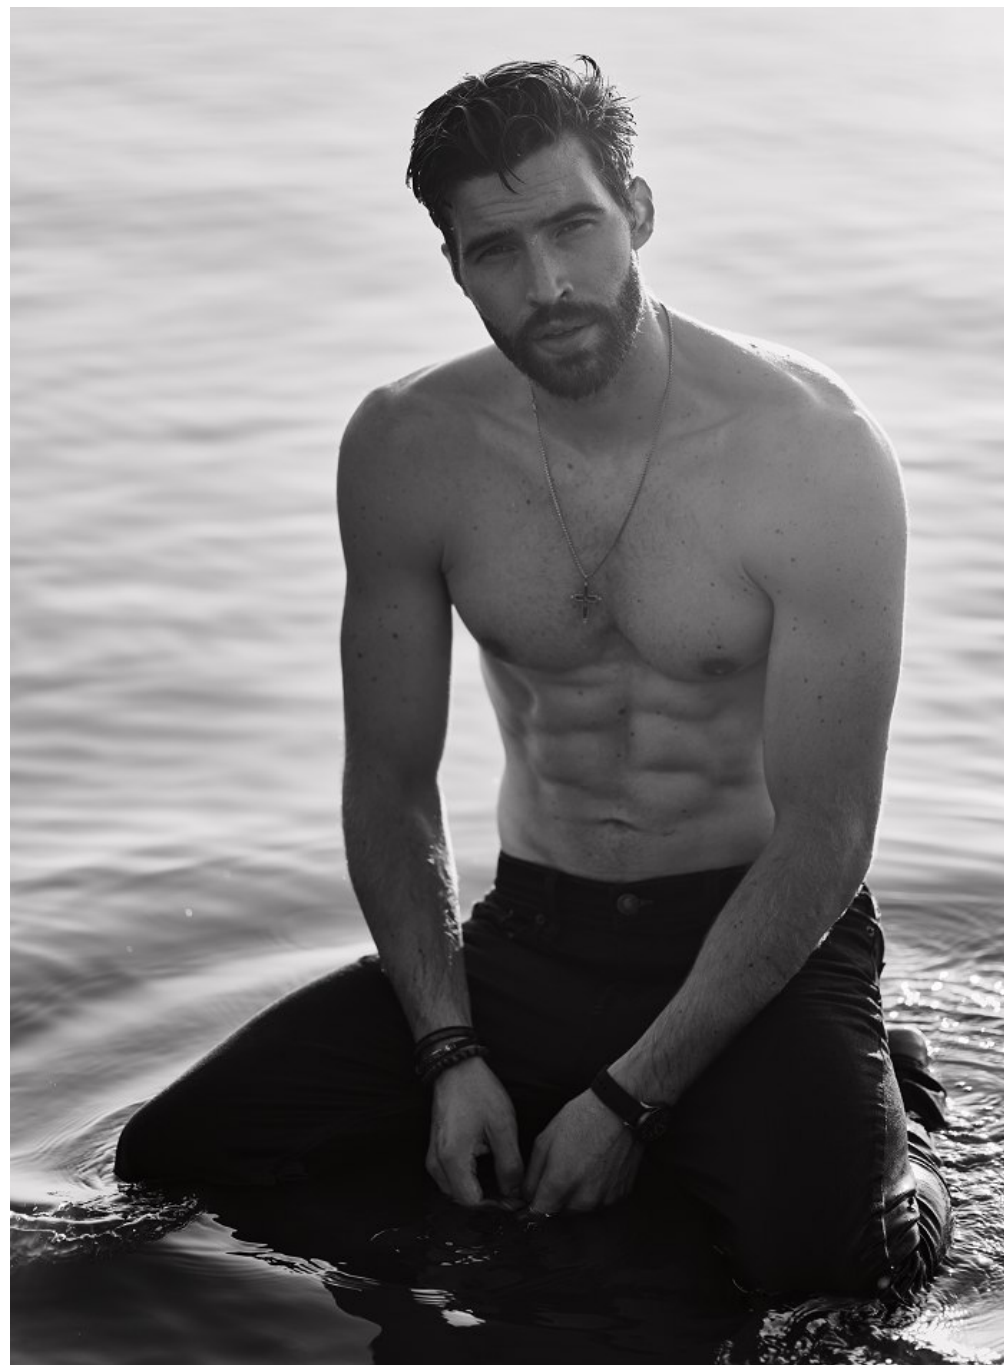

Trey Baxter   Height 6'3" | 191cm   Suit 42" | 106cm R   Shirt 34" | 86cm   Waist 32" | 81cm
Inseam 34" | 86cm   Shoe 12 US | 46.5 EU   Hair Light Brown   Eyes Blue