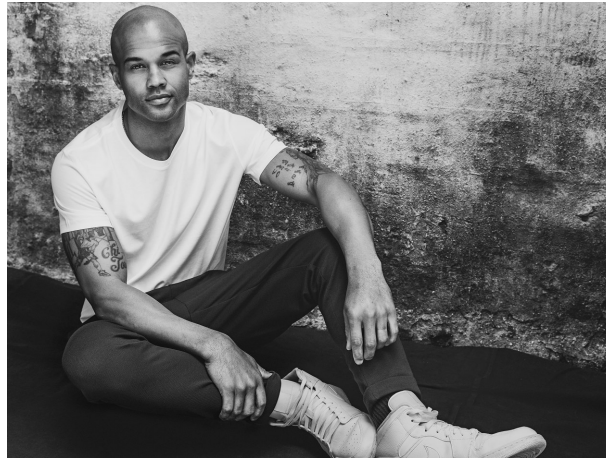

Andre Douglas Height 6'2" | 188cm Suit 40" | 102cm R Shirt 33" | 84cm Waist 33" | 84cm
 Inseam 32" | 81cm Shoe 12.5 US | 47.5 EU Hair Bald Eyes Brown

Andre Douglas Height 6'2" | 188cm Suit 40" | 102cm R Shirt 33" | 84cm Waist 33" | 84cm
 Inseam 32" | 81cm Shoe 12.5 US | 47.5 EU Hair Bald Eyes Brown