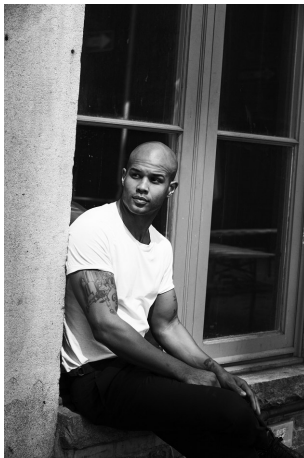

Andre Douglas Height 6'2" | 188cm Suit 40" | 102cm R Shirt 33" | 84cm Waist 33" | 84cm
Inseam 32" | 81cm Shoe 12.5 US | 47.5 EU Hair Bald Eyes Brown

Andre Douglas Height 6'2" | 188cm Suit 40" | 102cm R Shirt 33" | 84cm Waist 33" | 84cm
 Inseam 32" | 81cm Shoe 12.5 US | 47.5 EU Hair Bald Eyes Brown