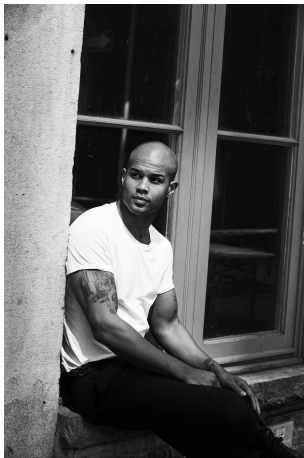

Andre Douglas Height 6'2" | 188cm Suit 40" | 102cm R Shirt 33" | 84cm Waist 33" | 84cm
 Inseam 32" | 81cm Shoe 12.5 US | 47.5 EU Hair Bald Eyes Brown

Andre Douglas Height 6'2" | 188cm Suit 40" | 102cm R Shirt 33" | 84cm Waist 33" | 84cm
 Inseam 32" | 81cm Shoe 12.5 US | 47.5 EU Hair Bald Eyes Brown