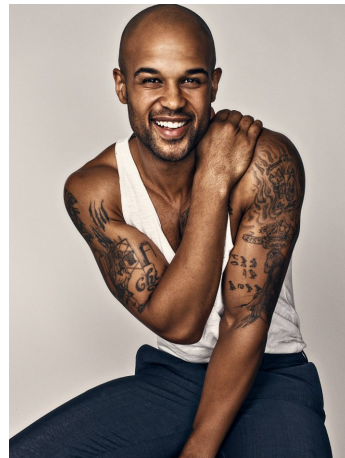

Andre Douglas Height 6'2" | 188cm Suit 40" | 102cm R Shirt 33" | 84cm Waist 33" | 84cm
Inseam 32" | 81cm Shoe 12.5 US | 47.5 EU Hair Bald Eyes Brown

Andre Douglas Height 6'2" | 188cm Suit 40" | 102cm R Shirt 33" | 84cm Waist 33" | 84cm
 Inseam 32" | 81cm Shoe 12.5 US | 47.5 EU Hair Bald Eyes Brown