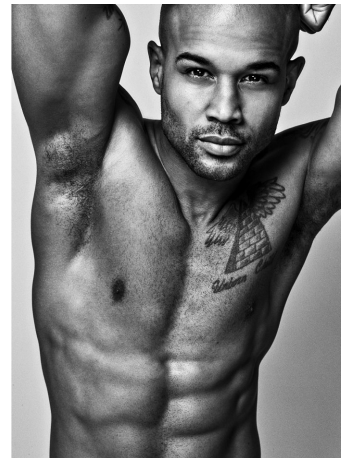

Andre Douglas Height 6'2" | 188cm Suit 40" | 102cm R Shirt 33" | 84cm Waist 33" | 84cm
 Inseam 32" | 81cm Shoe 12.5 US | 47.5 EU Hair Bald Eyes Brown

Andre Douglas Height 6'2" | 188cm Suit 40" | 102cm R Shirt 33" | 84cm Waist 33" | 84cm
 Inseam 32" | 81cm Shoe 12.5 US | 47.5 EU Hair Bald Eyes Brown