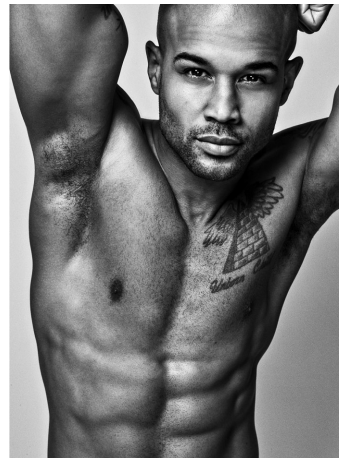

Andre Douglas Height 6'2" | 188cm Suit 40" | 102cm R Shirt 33" | 84cm Waist 33" | 84cm
Inseam 32" | 81cm Shoe 12.5 US | 47.5 EU Hair Bald Eyes Brown

Andre Douglas Height 6'2" | 188cm Suit 40" | 102cm R Shirt 33" | 84cm Waist 33" | 84cm
 Inseam 32" | 81cm Shoe 12.5 US | 47.5 EU Hair Bald Eyes Brown