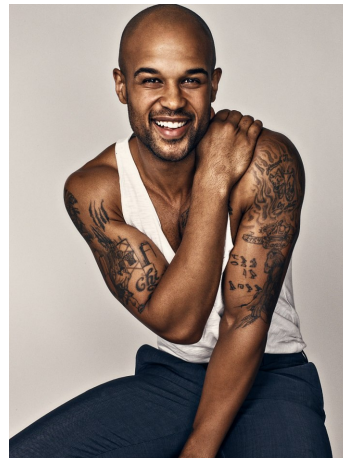

Andre Douglas Height 6'2" | 188cm Suit 40" | 102cm R Shirt 33" | 84cm Waist 33" | 84cm
Inseam 32" | 81cm Shoe 12.5 US | 47.5 EU Hair Bald Eyes Brown

Andre Douglas Height 6'2" | 188cm Suit 40" | 102cm R Shirt 33" | 84cm Waist 33" | 84cm
 Inseam 32" | 81cm Shoe 12.5 US | 47.5 EU Hair Bald Eyes Brown