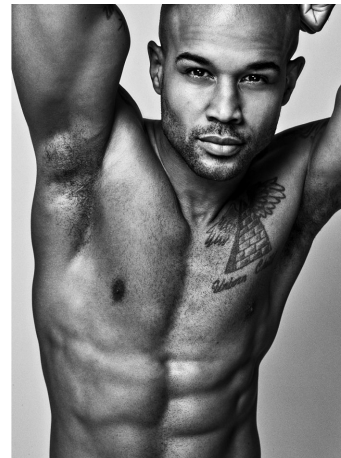

Andre Douglas Height 6'2" | 188cm Suit 40" | 102cm R Shirt 33" | 84cm Waist 33" | 84cm
Inseam 32" | 81cm Shoe 12.5 US | 47.5 EU Hair Bald Eyes Brown

Andre Douglas Height 6'2" | 188cm Suit 40" | 102cm R Shirt 33" | 84cm Waist 33" | 84cm
 Inseam 32" | 81cm Shoe 12.5 US | 47.5 EU Hair Bald Eyes Brown