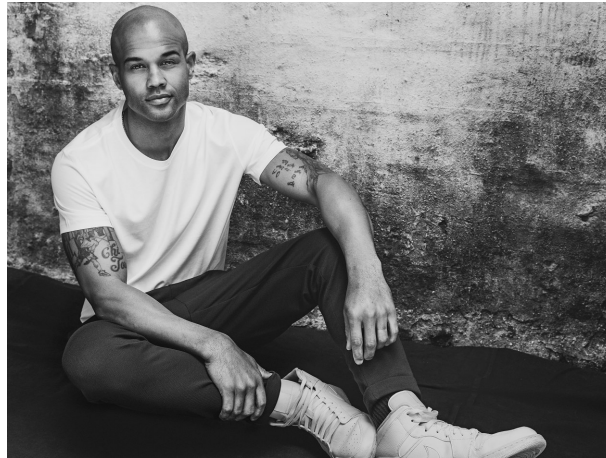

Andre Douglas Height 6'2" | 188cm Suit 40" | 102cm R Shirt 33" | 84cm Waist 33" | 84cm
Inseam 32" | 81cm Shoe 12.5 US | 47.5 EU Hair Bald Eyes Brown

Andre Douglas Height 6'2" | 188cm Suit 40" | 102cm R Shirt 33" | 84cm Waist 33" | 84cm
 Inseam 32" | 81cm Shoe 12.5 US | 47.5 EU Hair Bald Eyes Brown