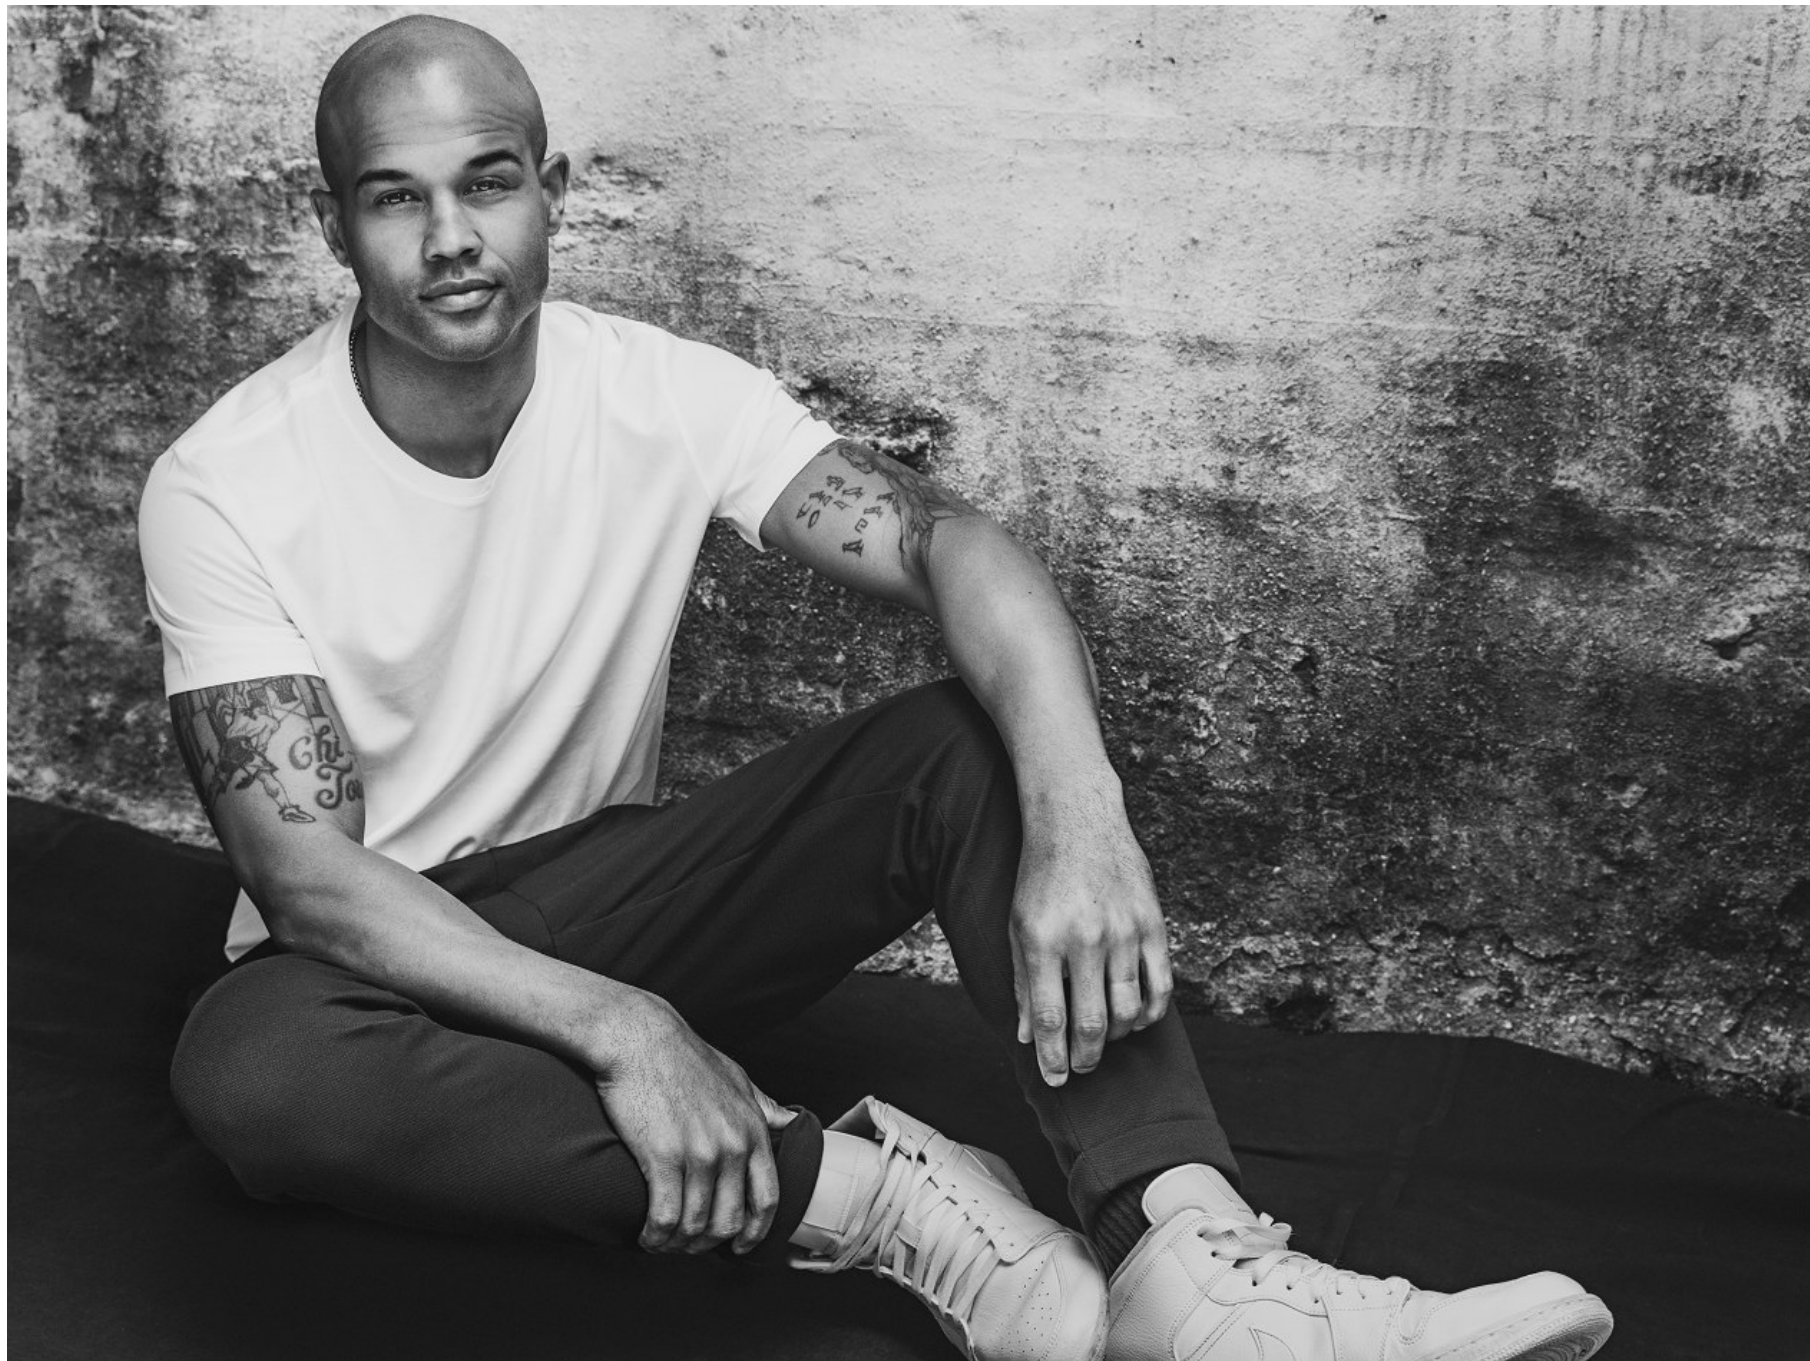

Andre Douglas   Height 6'2" | 188cm   Suit 40" | 102cm R   Shirt 33" | 84cm   Waist 33" | 84cm
Inseam 32" | 81cm   Shoe 12.5 US | 47.5 EU   Hair Bald   Eyes Brown

Andre Douglas   Height 6'2" | 188cm   Suit 40" | 102cm R   Shirt 33" | 84cm   Waist 33" | 84cm
Inseam 32" | 81cm   Shoe 12.5 US | 47.5 EU   Hair Bald   Eyes Brown