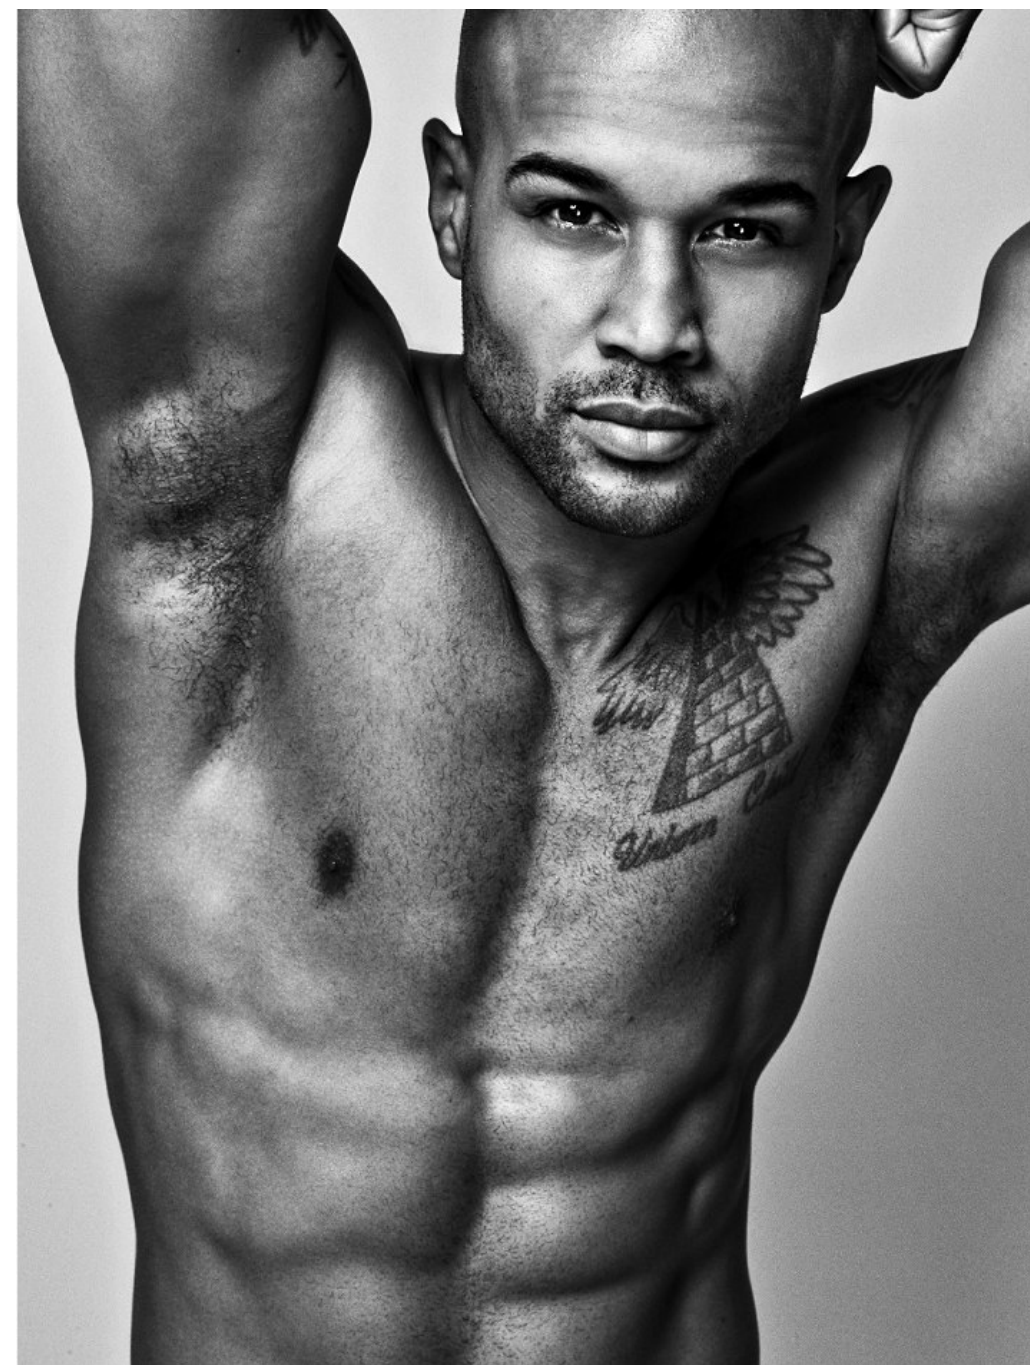

Andre Douglas   Height 6'2" | 188cm   Suit 40" | 102cm R   Shirt 33" | 84cm   Waist 33" | 84cm
Inseam 32" | 81cm   Shoe 12.5 US | 47.5 EU   Hair Bald   Eyes Brown

Andre Douglas   Height 6'2" | 188cm   Suit 40" | 102cm R   Shirt 33" | 84cm   Waist 33" | 84cm
Inseam 32" | 81cm   Shoe 12.5 US | 47.5 EU   Hair Bald   Eyes Brown