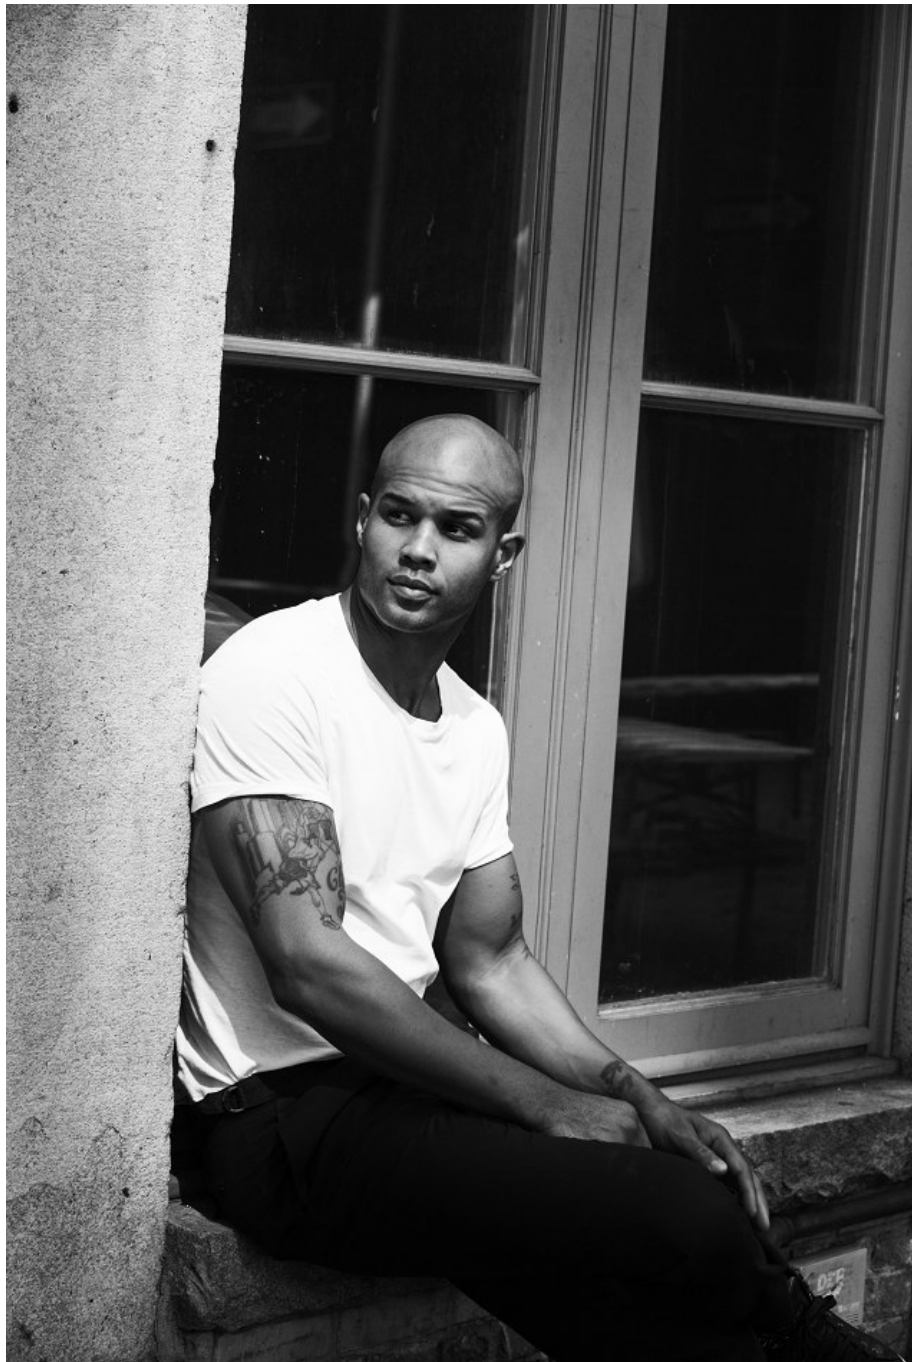

Andre Douglas Height 6'2" | 188cm Suit 40" | 102cm R Shirt 33" | 84cm Waist 33" | 84cm
Inseam 32" | 81cm Shoe 12.5 US | 47.5 EU Hair Bald Eyes Brown

Andre Douglas   Height 6'2" | 188cm   Suit 40" | 102cm R   Shirt 33" | 84cm   Waist 33" | 84cm
Inseam 32" | 81cm   Shoe 12.5 US | 47.5 EU   Hair Bald   Eyes Brown