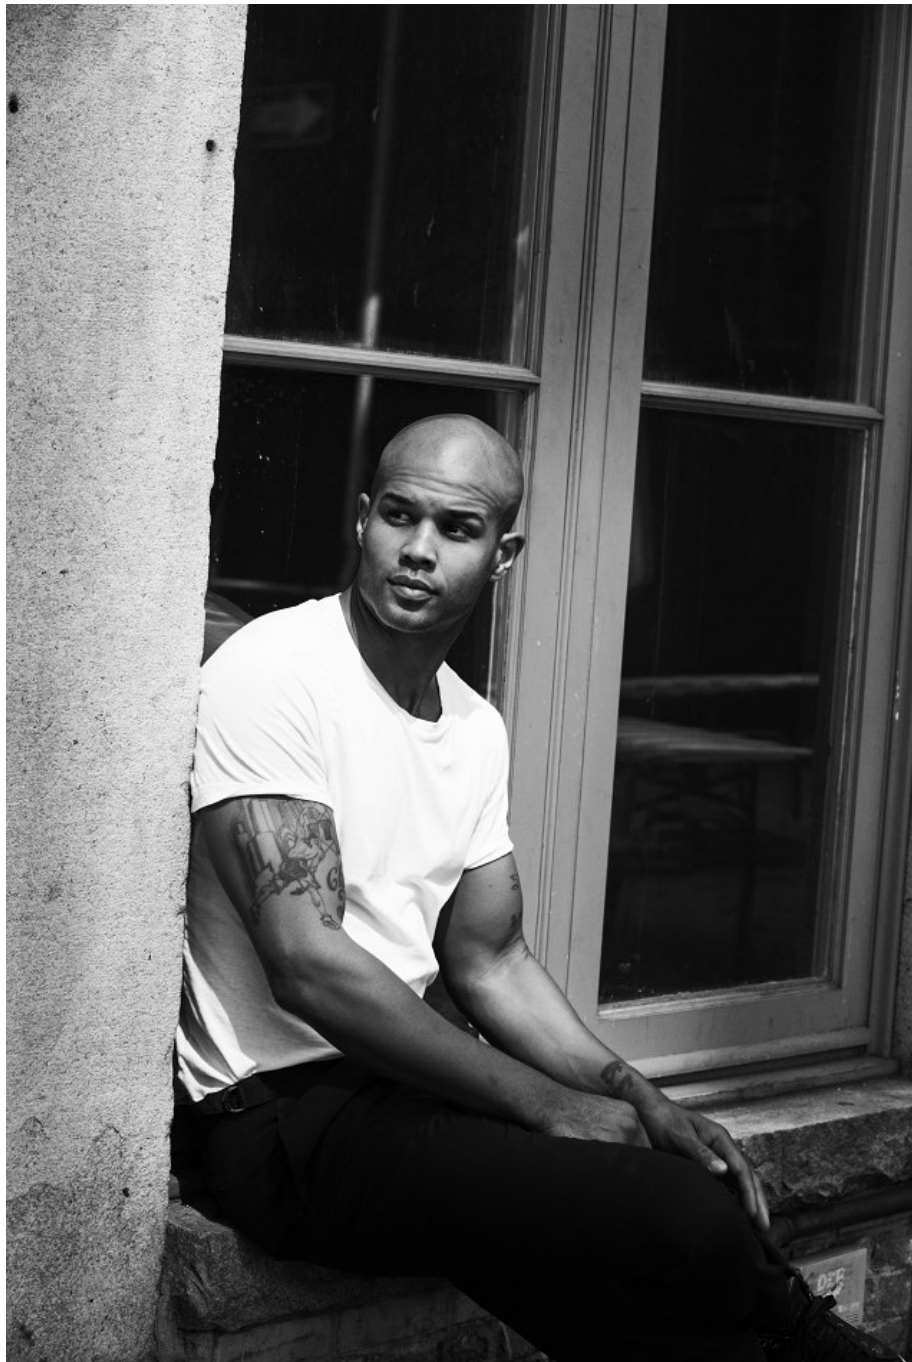

Andre Douglas   Height 6'2" | 188cm   Suit 40" | 102cm R   Shirt 33" | 84cm   Waist 33" | 84cm
Inseam 32" | 81cm   Shoe 12.5 US | 47.5 EU   Hair Bald   Eyes Brown

Andre Douglas   Height 6'2" | 188cm   Suit 40" | 102cm R   Shirt 33" | 84cm   Waist 33" | 84cm
Inseam 32" | 81cm   Shoe 12.5 US | 47.5 EU   Hair Bald   Eyes Brown