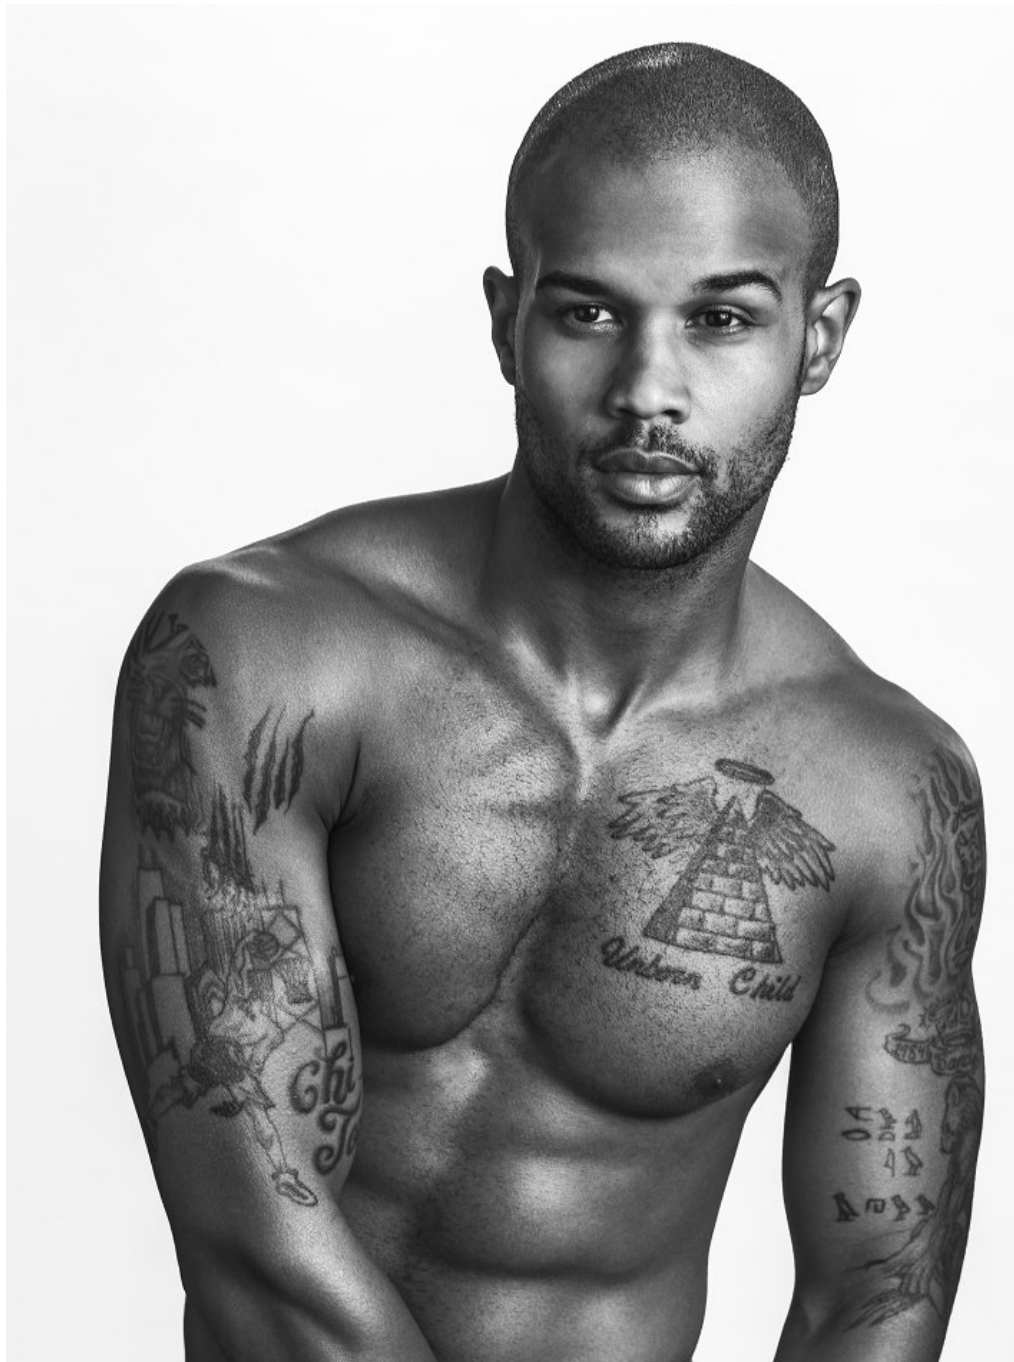

Andre Douglas Height 6'2" | 188cm Suit 40" | 102cm R Shirt 33" | 84cm Waist 33" | 84cm
Inseam 32" | 81cm Shoe 12.5 US | 47.5 EU Hair Bald Eyes Brown

Andre Douglas   Height 6'2" | 188cm   Suit 40" | 102cm R   Shirt 33" | 84cm   Waist 33" | 84cm
Inseam 32" | 81cm   Shoe 12.5 US | 47.5 EU   Hair Bald   Eyes Brown