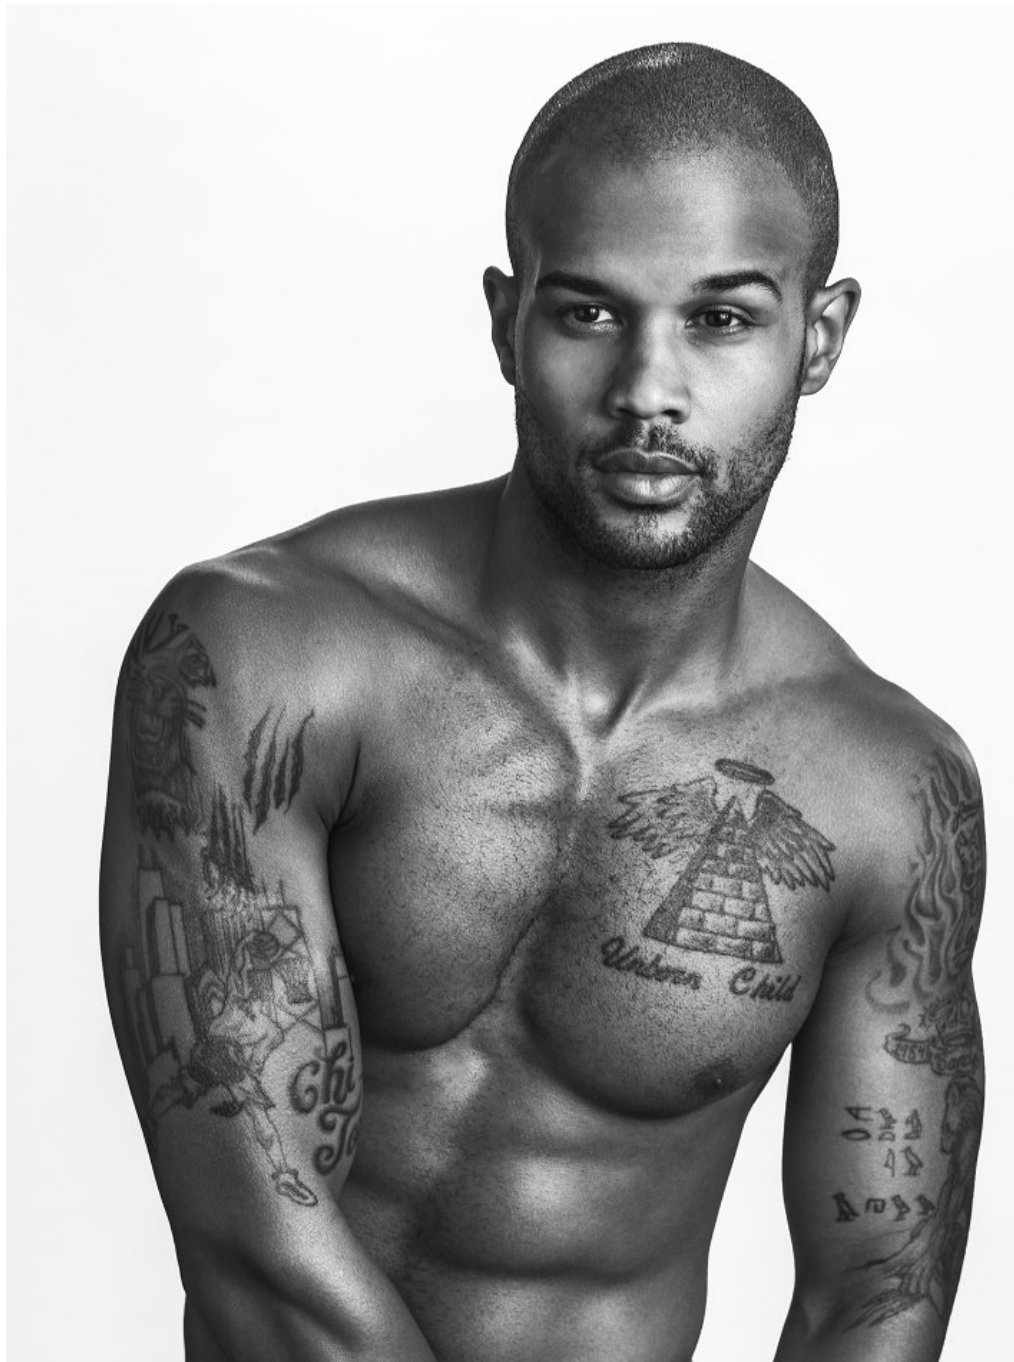

Andre Douglas Height 6'2" | 188cm Suit 40" | 102cm R Shirt 33" | 84cm Waist 33" | 84cm
Inseam 32" | 81cm Shoe 12.5 US | 47.5 EU Hair Bald Eyes Brown

Andre Douglas Height 6'2" | 188cm Suit 40" | 102cm R Shirt 33" | 84cm Waist 33" | 84cm
Inseam 32" | 81cm Shoe 12.5 US | 47.5 EU Hair Bald Eyes Brown

Andre Douglas Height 6'2" | 188cm Suit 40" | 102cm R Shirt 33" | 84cm Waist 33" | 84cm
Inseam 32" | 81cm Shoe 12.5 US | 47.5 EU Hair Bald Eyes Brown

CGM
CAROLINE GLEASON
MANAGEMENT

Andre Douglas Height 6'2" | 188cm Suit 40" | 102cm R Shirt 33" | 84cm Waist 33" | 84cm
Inseam 32" | 81cm Shoe 12.5 US | 47.5 EU Hair Bald Eyes Brown