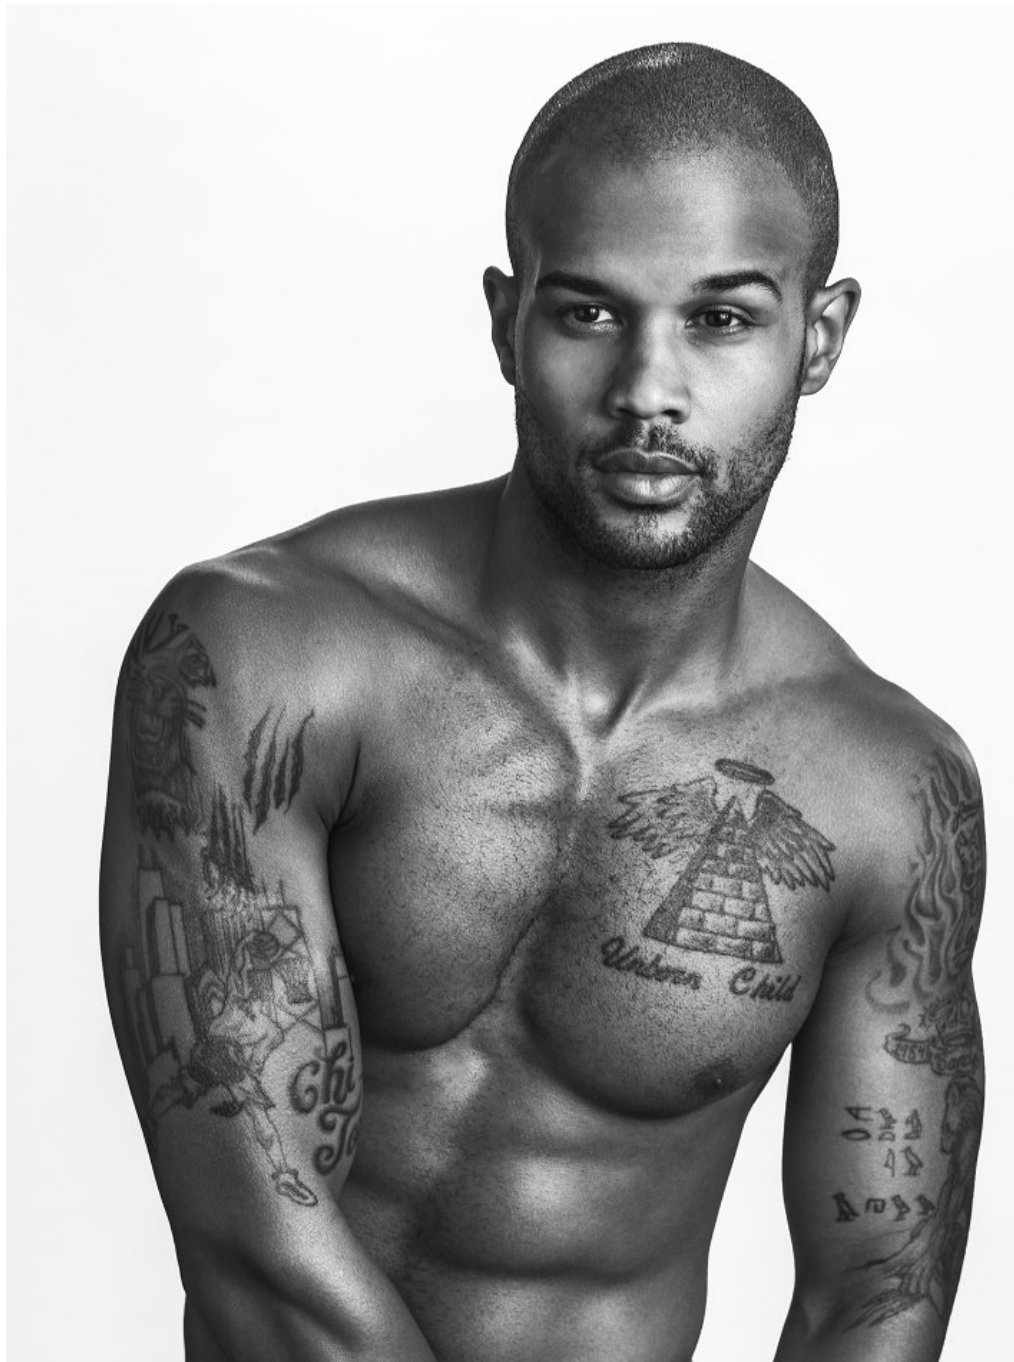

Andre Douglas Height 6'2" | 188cm Suit 40" | 102cm R Shirt 33" | 84cm Waist 33" | 84cm
Inseam 32" | 81cm Shoe 12.5 US | 47.5 EU Hair Bald Eyes Brown

Andre Douglas Height 6'2" | 188cm Suit 40" | 102cm R Shirt 33" | 84cm Waist 33" | 84cm
Inseam 32" | 81cm Shoe 12.5 US | 47.5 EU Hair Bald Eyes Brown