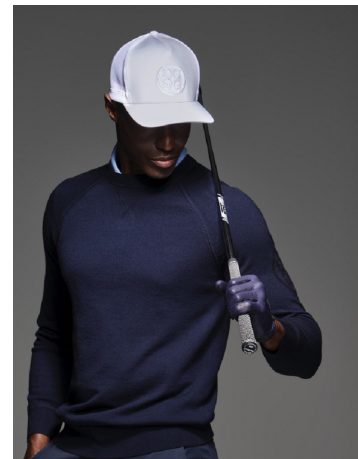

Gary Lawson Height 6'1" | 185cm Chest 34" | 86cm Suit 41" | 104cm L Shirt 34" | 86cm Waist 32" | 81cm
 Inseam 32" | 81cm Shoe 10.5 US | 44.5 EU Hair Black Eyes Brown

OUTERWEAR

Gary Lawson Height 6'1" | 185cm Chest 34" | 86cm Suit 41" | 104cm L Shirt 34" | 86cm Waist 32" | 81cm
 Inseam 32" | 81cm Shoe 10.5 US | 44.5 EU Hair Black Eyes Brown

Gary Lawson Height 6'1" | 185cm Chest 34" | 86cm Suit 41" | 104cm L Shirt 34" | 86cm Waist 32" | 81cm
 Inseam 32" | 81cm Shoe 10.5 US | 44.5 EU Hair Black Eyes Brown

Gary Lawson Height 6'1" | 185cm Chest 34" | 86cm Suit 41" | 104cm L Shirt 34" | 86cm Waist 32" | 81cm
Inseam 32" | 81cm Shoe 10.5 US | 44.5 EU Hair Black Eyes Brown