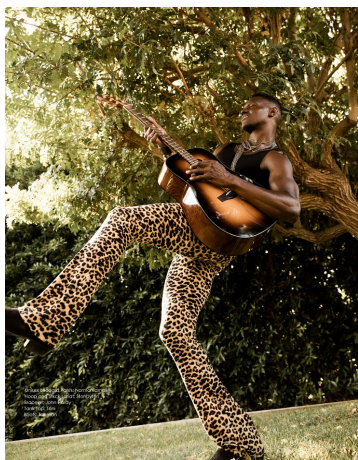

Gary Lawson Height 6'1" | 185cm Chest 34" | 86cm Suit 41" | 104cm L Shirt 34" | 86cm Waist 32" | 81cm
 Inseam 32" | 81cm Shoe 10.5 US | 44.5 EU Hair Black Eyes Brown

OUTERWEAR

Gary Lawson Height 6'1" | 185cm Chest 34" | 86cm Suit 41" | 104cm L Shirt 34" | 86cm Waist 32" | 81cm
 Inseam 32" | 81cm Shoe 10.5 US | 44.5 EU Hair Black Eyes Brown

Gary Lawson Height 6'1" | 185cm Chest 34" | 86cm Suit 41" | 104cm L Shirt 34" | 86cm Waist 32" | 81cm
 Inseam 32" | 81cm Shoe 10.5 US | 44.5 EU Hair Black Eyes Brown

Gary Lawson Height 6'1" | 185cm Chest 34" | 86cm Suit 41" | 104cm L Shirt 34" | 86cm Waist 32" | 81cm
Inseam 32" | 81cm Shoe 10.5 US | 44.5 EU Hair Black Eyes Brown