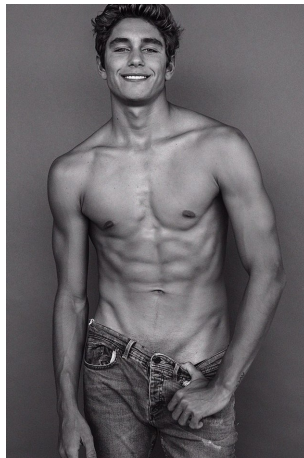

Jeff Pearson   Height 6'2" | 188cm   Suit 40" | 101cm L   Shirt 35" | 89cm   Waist 32" | 81cm  
 Inseam 33" | 84cm   Shoe 12 US | 46.5 EU   Hair Brown   Eyes Brown

Jeff Pearson Height 6'2" | 188cm Suit 40" | 101cm L Shirt 35" | 89cm Waist 32" | 81cm  
Inseam 33" | 84cm Shoe 12 US | 46.5 EU Hair Brown Eyes Brown

**CGM**  
CAROLINE GLEASON  
MANAGEMENT

Jeff Pearson Height 6'2" | 188cm Suit 40" | 101cm L Shirt 35" | 89cm Waist 32" | 81cm  
Inseam 33" | 84cm Shoe 12 US | 46.5 EU Hair Brown Eyes Brown

**CGM**  
CAROLINE GLEASON  
MANAGEMENT

Jeff Pearson   Height 6'2" | 188cm   Suit 40" | 101cm L   Shirt 35" | 89cm   Waist 32" | 81cm  
Inseam 33" | 84cm   Shoe 12 US | 46.5 EU   Hair Brown   Eyes Brown