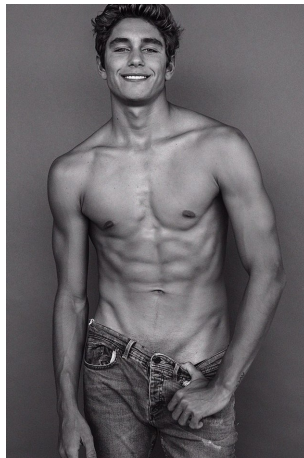

Jeff Pearson Height 6'2" | 188cm Suit 40" | 101cm L Shirt 35" | 89cm Waist 32" | 81cm
 Inseam 33" | 84cm Shoe 12 US | 46.5 EU Hair Brown Eyes Brown

Jeff Pearson Height 6'2" | 188cm Suit 40" | 101cm L Shirt 35" | 89cm Waist 32" | 81cm
Inseam 33" | 84cm Shoe 12 US | 46.5 EU Hair Brown Eyes Brown

CGM
CAROLINE GLEASON
MANAGEMENT

Jeff Pearson Height 6'2" | 188cm Suit 40" | 101cm L Shirt 35" | 89cm Waist 32" | 81cm
Inseam 33" | 84cm Shoe 12 US | 46.5 EU Hair Brown Eyes Brown

CGM
CAROLINE GLEASON
MANAGEMENT

Jeff Pearson Height 6'2" | 188cm Suit 40" | 101cm L Shirt 35" | 89cm Waist 32" | 81cm
Inseam 33" | 84cm Shoe 12 US | 46.5 EU Hair Brown Eyes Brown