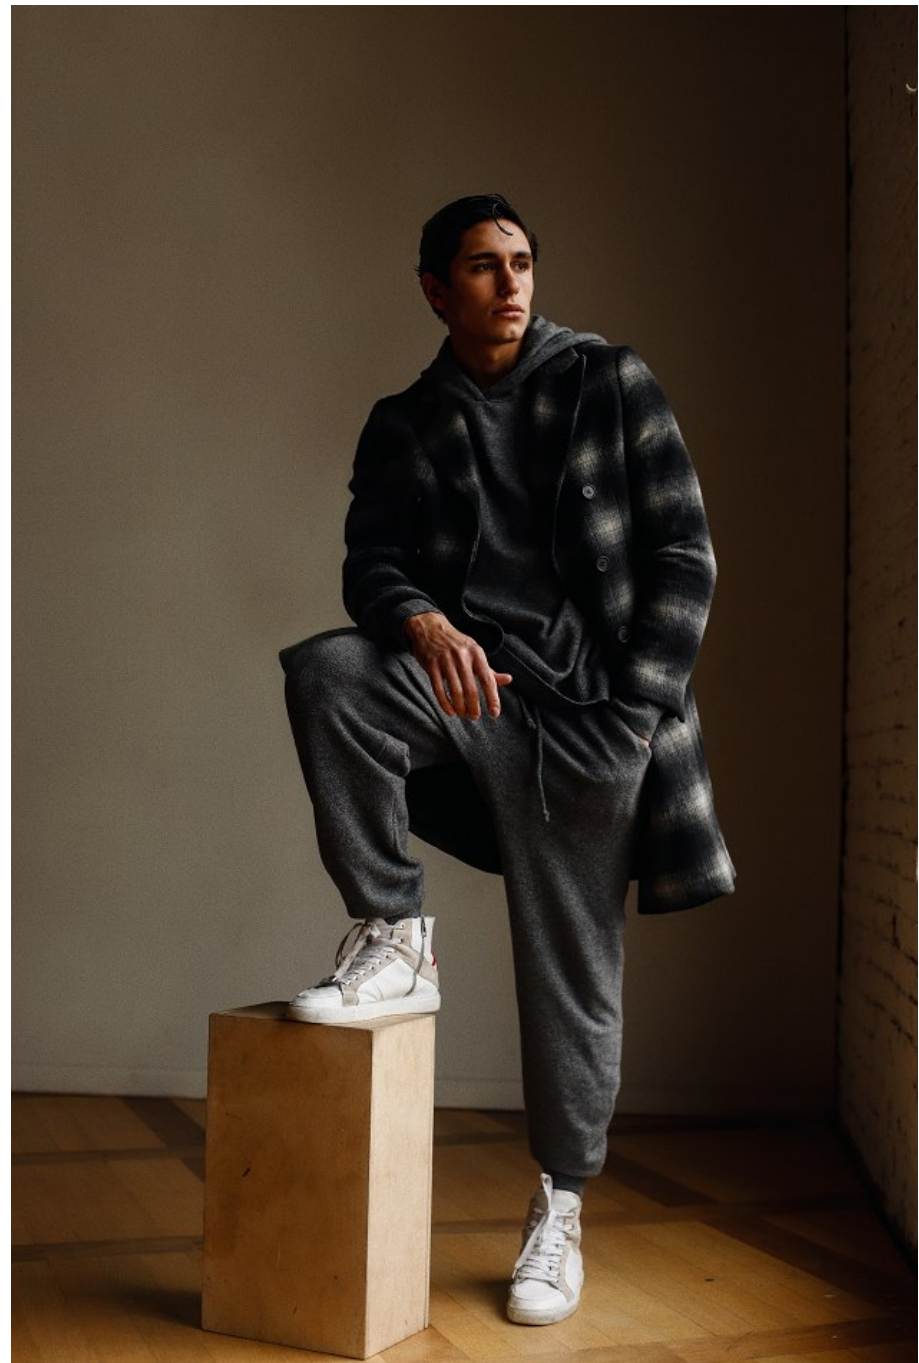

Jeff Pearson   Height 6'2" | 188cm   Suit 40" | 101cm L   Shirt 35" | 89cm   Waist 32" | 81cm
Inseam 33" | 84cm   Shoe 12 US | 46.5 EU   Hair Brown   Eyes Brown