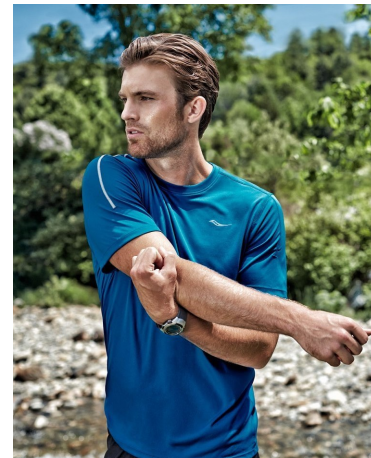

Austin Zenere Height 6'2" | 188cm Suit 40" | 102cm R Shirt 34" | 86cm Waist 31" | 79cm  
Inseam 32" | 81cm Shoe 10.5 US | 44.5 EU Hair Dirty Blonde Eyes Green | Blue

Austin Zenere Height 6'2" | 188cm Suit 40" | 102cm R Shirt 34" | 86cm Waist 31" | 79cm  
Inseam 32" | 81cm Shoe 10.5 US | 44.5 EU Hair Dirty Blonde Eyes Green | Blue

Austin Zenere    Height 6'2" | 188cm    Suit 40" | 102cm R    Shirt 34" | 86cm    Waist 31" | 79cm  
Inseam 32" | 81cm    Shoe 10.5 US | 44.5 EU    Hair Dirty Blonde    Eyes Green | Blue

**CGM**  
CAROLINE GLEASON  
MANAGEMENT