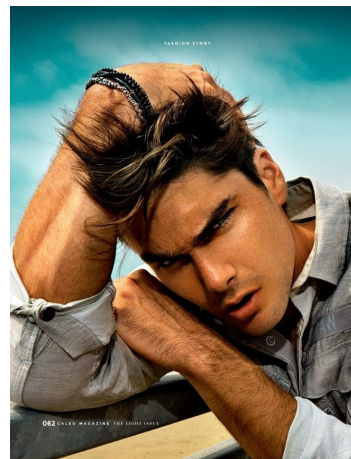

**STEVE MADDEN**

Charlie Matthews Height 6'1" | 185cm Suit 40" | 101cm R Shirt 34" | 86cm Waist 31" | 79cm Inseam 32" | 81cm Shoe 11.5 US | 46 EU Hair Black Eyes Green

Charlie Matthews Height 6'1" | 185cm Suit 40" | 101cm R Shirt 34" | 86cm Waist 31" | 79cm  
Inseam 32" | 81cm Shoe 11.5 US | 46 EU Hair Black Eyes Green

Charlie Matthews Height 6'1" | 185cm Suit 40" | 101cm R Shirt 34" | 86cm Waist 31" | 79cm  
Inseam 32" | 81cm Shoe 11.5 US | 46 EU Hair Black Eyes Green

Charlie Matthews Height 6'1" | 185cm Suit 40" | 101cm R Shirt 34" | 86cm Waist 31" | 79cm  
 Inseam 32" | 81cm Shoe 11.5 US | 46 EU Hair Black Eyes Green