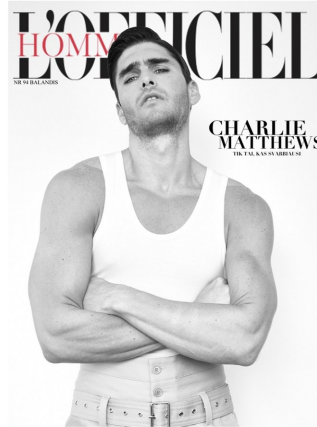

Charlie Matthews Height 6'1" | 185cm Suit 40" | 101cm R Shirt 34" | 86cm Waist 31" | 79cm  
 Inseam 32" | 81cm Shoe 11.5 US | 46 EU Hair Black Eyes Green

Charlie Matthews   Height 6'1" | 185cm   Suit 40" | 101cm R   Shirt 34" | 86cm   Waist 31" | 79cm  
Inseam 32" | 81cm   Shoe 11.5 US | 46 EU   Hair Black   Eyes Green