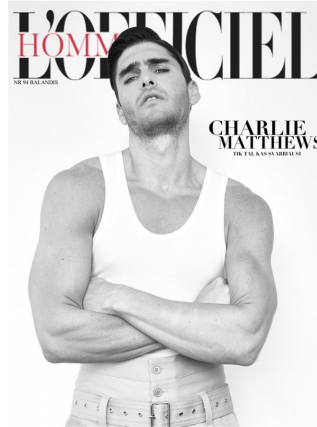

**STEVE MADDEN**

Charlie Matthews Height 6'1" | 185cm Suit 40" | 101cm R Shirt 34" | 86cm Waist 31" | 79cm Inseam 32" | 81cm Shoe 11.5 US | 46 EU Hair Black Eyes Green

Charlie Matthews Height 6'1" | 185cm Suit 40" | 101cm R Shirt 34" | 86cm Waist 31" | 79cm  
Inseam 32" | 81cm Shoe 11.5 US | 46 EU Hair Black Eyes Green

Charlie Matthews Height 6'1" | 185cm Suit 40" | 101cm R Shirt 34" | 86cm Waist 31" | 79cm  
 Inseam 32" | 81cm Shoe 11.5 US | 46 EU Hair Black Eyes Green

Charlie Matthews   Height 6'1" | 185cm   Suit 40" | 101cm R   Shirt 34" | 86cm   Waist 31" | 79cm  
Inseam 32" | 81cm   Shoe 11.5 US | 46 EU   Hair Black   Eyes Green