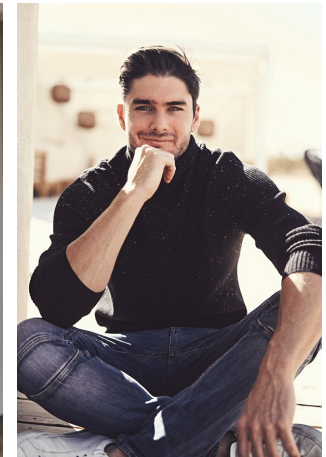

**STEVE MADDEN**

Charlie Matthews Height 6'1" | 185cm Suit 40" | 101cm R Shirt 34" | 86cm Waist 31" | 79cm Inseam 32" | 81cm Shoe 11.5 US | 46 EU Hair Black Eyes Green

Charlie Matthews Height 6'1" | 185cm Suit 40" | 101cm R Shirt 34" | 86cm Waist 31" | 79cm  
Inseam 32" | 81cm Shoe 11.5 US | 46 EU Hair Black Eyes Green

Charlie Matthews Height 6'1" | 185cm Suit 40" | 101cm R Shirt 34" | 86cm Waist 31" | 79cm  
Inseam 32" | 81cm Shoe 11.5 US | 46 EU Hair Black Eyes Green

Charlie Matthews Height 6'1" | 185cm Suit 40" | 101cm R Shirt 34" | 86cm Waist 31" | 79cm  
 Inseam 32" | 81cm Shoe 11.5 US | 46 EU Hair Black Eyes Green