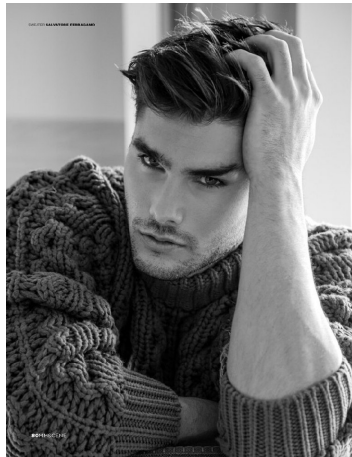

**STEVE MADDEN**

Charlie Matthews Height 6'1" | 185cm Suit 40" | 101cm R Shirt 34" | 86cm Waist 31" | 79cm Inseam 32" | 81cm Shoe 11.5 US | 46 EU Hair Black Eyes Green

Charlie Matthews Height 6'1" | 185cm Suit 40" | 101cm R Shirt 34" | 86cm Waist 31" | 79cm  
Inseam 32" | 81cm Shoe 11.5 US | 46 EU Hair Black Eyes Green

Charlie Matthews Height 6'1" | 185cm Suit 40" | 101cm R Shirt 34" | 86cm Waist 31" | 79cm  
Inseam 32" | 81cm Shoe 11.5 US | 46 EU Hair Black Eyes Green

Charlie Matthews Height 6'1" | 185cm Suit 40" | 101cm R Shirt 34" | 86cm Waist 31" | 79cm  
 Inseam 32" | 81cm Shoe 11.5 US | 46 EU Hair Black Eyes Green