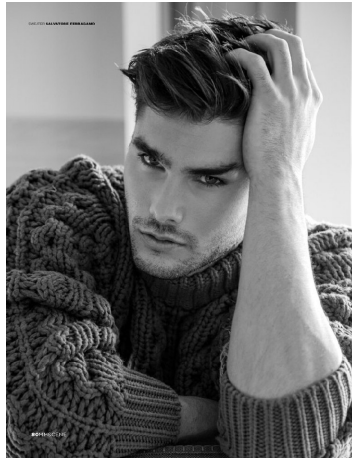

Charlie Matthews Height 6'1" | 185cm Suit 40" | 101cm R Shirt 34" | 86cm Waist 31" | 79cm  
 Inseam 32" | 81cm Shoe 11.5 US | 46 EU Hair Black Eyes Green

Charlie Matthews Height 6'1" | 185cm Suit 40" | 101cm R Shirt 34" | 86cm Waist 31" | 79cm  
 Inseam 32" | 81cm Shoe 11.5 US | 46 EU Hair Black Eyes Green