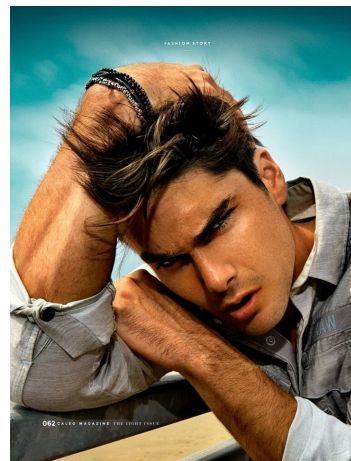

Charlie Matthews Height 6'1" | 185cm Suit 40" | 101cm R Shirt 34" | 86cm Waist 31" | 79cm  
 Inseam 32" | 81cm Shoe 11.5 US | 46 EU Hair Black Eyes Green

Charlie Matthews Height 6'1" | 185cm Suit 40" | 101cm R Shirt 34" | 86cm Waist 31" | 79cm  
 Inseam 32" | 81cm Shoe 11.5 US | 46 EU Hair Black Eyes Green