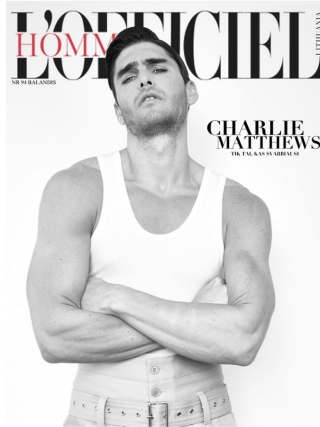

Charlie Matthews Height 6'1" | 185cm Suit 40" | 101cm R Shirt 34" | 86cm Waist 31" | 79cm
 Inseam 32" | 81cm Shoe 11.5 US | 46 EU Hair Black Eyes Green

Charlie Matthews Height 6'1" | 185cm Suit 40" | 101cm R Shirt 34" | 86cm Waist 31" | 79cm
 Inseam 32" | 81cm Shoe 11.5 US | 46 EU Hair Black Eyes Green