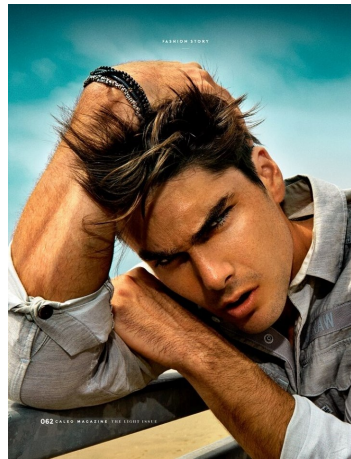

Charlie Matthews Height 6'1" | 185cm Suit 40" | 101cm R Shirt 34" | 86cm Waist 31" | 79cm
 Inseam 32" | 81cm Shoe 11.5 US | 46 EU Hair Black Eyes Green

Charlie Matthews Height 6'1" | 185cm Suit 40" | 101cm R Shirt 34" | 86cm Waist 31" | 79cm
 Inseam 32" | 81cm Shoe 11.5 US | 46 EU Hair Black Eyes Green