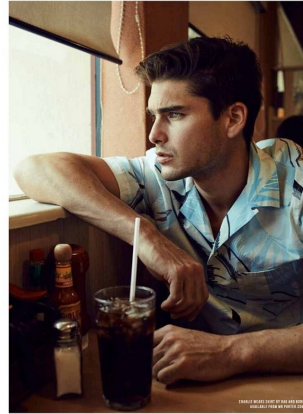

**STEVE MADDEN**

Charlie Matthews Height 6'1" | 185cm Suit 40" | 101cm R Shirt 34" | 86cm Waist 31" | 79cm Inseam 32" | 81cm Shoe 11.5 US | 46 EU Hair Black Eyes Green

Charlie Matthews Height 6'1" | 185cm Suit 40" | 101cm R Shirt 34" | 86cm Waist 31" | 79cm  
Inseam 32" | 81cm Shoe 11.5 US | 46 EU Hair Black Eyes Green

Charlie Matthews Height 6'1" | 185cm Suit 40" | 101cm R Shirt 34" | 86cm Waist 31" | 79cm  
Inseam 32" | 81cm Shoe 11.5 US | 46 EU Hair Black Eyes Green

Charlie Matthews Height 6'1" | 185cm Suit 40" | 101cm R Shirt 34" | 86cm Waist 31" | 79cm  
 Inseam 32" | 81cm Shoe 11.5 US | 46 EU Hair Black Eyes Green