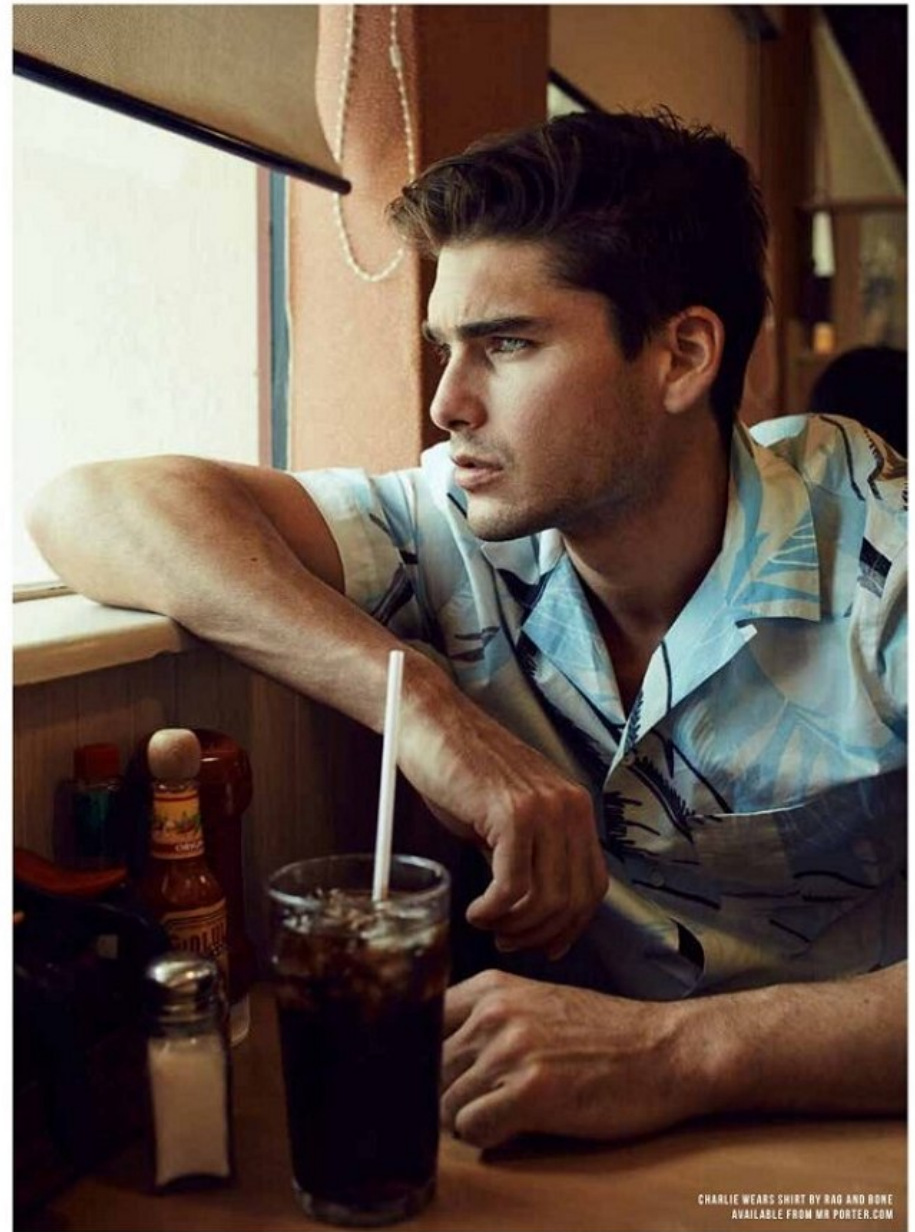

Charlie Matthews Height 6'1" | 185cm Suit 40" | 101cm R Shirt 34" | 86cm Waist 31" | 79cm
Inseam 32" | 81cm Shoe 11.5 US | 46 EU Hair Black Eyes Green