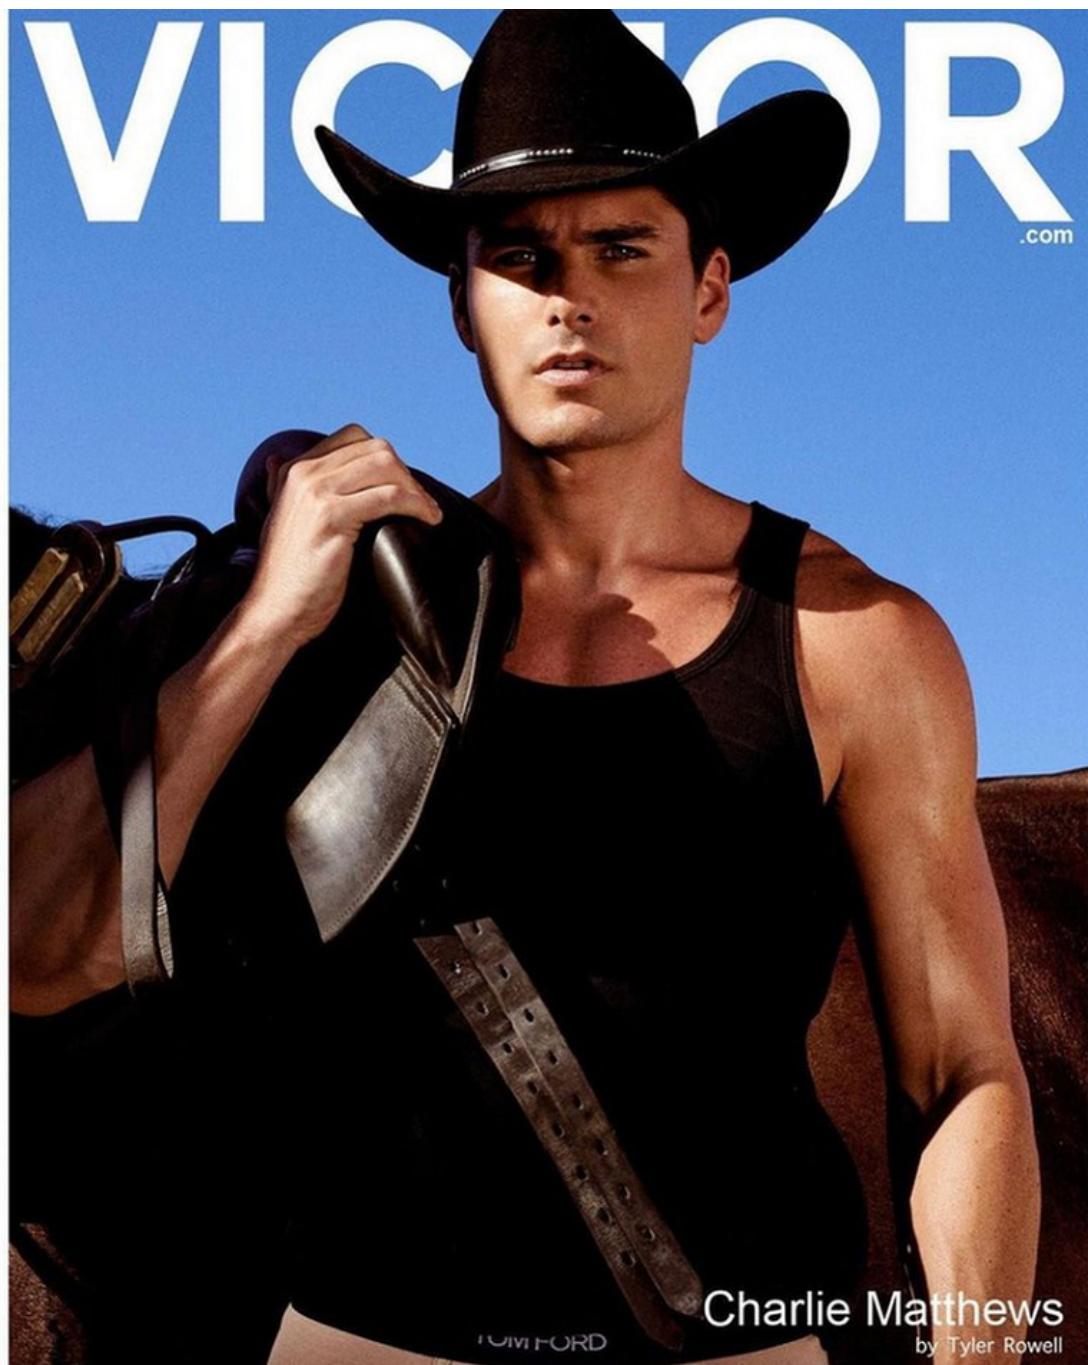

Charlie Matthews Height 6'1" | 185cm Suit 40" | 101cm R Shirt 34" | 86cm Waist 31" | 79cm
Inseam 32" | 81cm Shoe 11.5 US | 46 EU Hair Black Eyes Green

CGM
CAROLINE GLEASON
MANAGEMENT