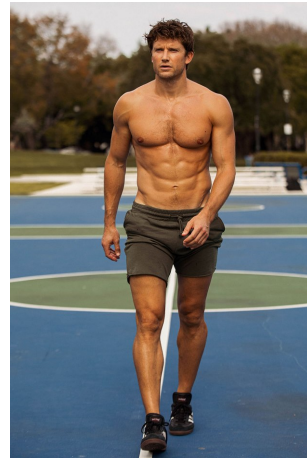

Brady Ervin Height 6'2" | 188cm Suit 42" | 106cm R Shirt 35" | 89cm Waist 32" | 81cm
 Inseam 32" | 81cm Shoe 12 US | 46.5 EU Hair Dark Blonde Eyes Green

Brady Ervin Height 6'2" | 188cm Suit 42" | 106cm R Shirt 35" | 89cm Waist 32" | 81cm
Inseam 32" | 81cm Shoe 12 US | 46.5 EU Hair Dark Blonde Eyes Green