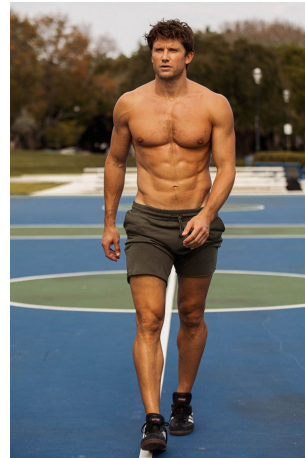

Brady Ervin Height 6'2" | 188cm Suit 42" | 106cm R Shirt 35" | 89cm Waist 32" | 81cm
Inseam 32" | 81cm Shoe 12 US | 46.5 EU Hair Dark Blonde Eyes Green

Brady Ervin Height 6'2" | 188cm Suit 42" | 106cm R Shirt 35" | 89cm Waist 32" | 81cm
 Inseam 32" | 81cm Shoe 12 US | 46.5 EU Hair Dark Blonde Eyes Green