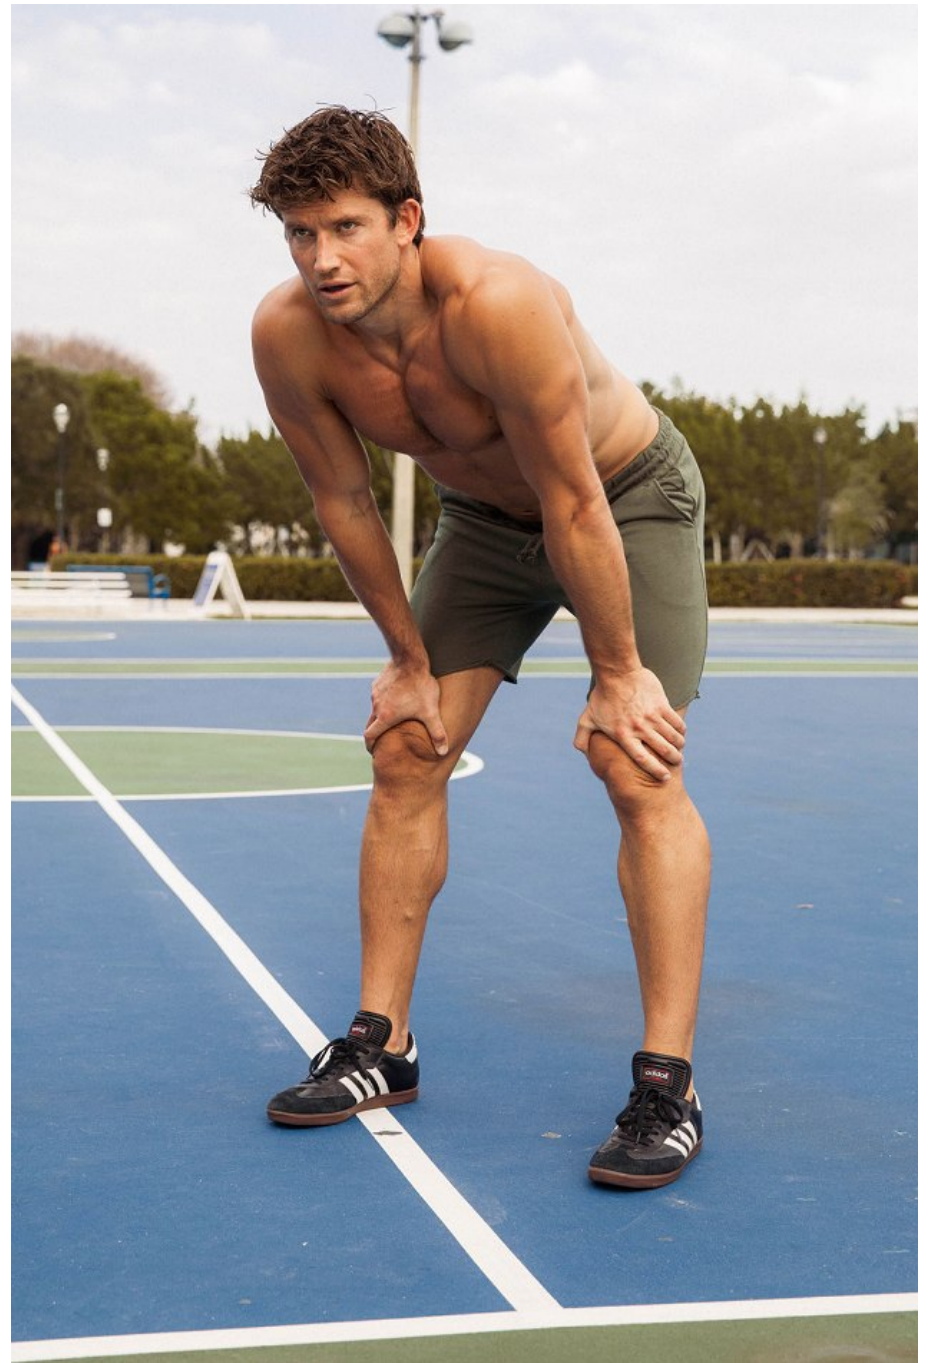

Brady Ervin Height 6'2" | 188cm Suit 42" | 106cm R Shirt 35" | 89cm Waist 32" | 81cm
Inseam 32" | 81cm Shoe 12 US | 46.5 EU Hair Dark Blonde Eyes Green