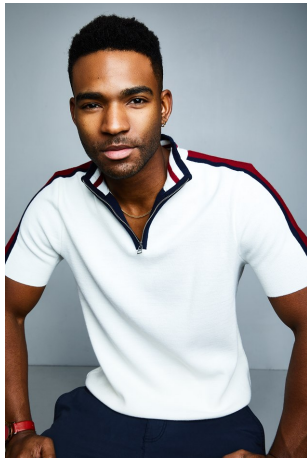

Colin Allen   Height 6'2" | 188cm   Suit 40" | 101cm R   Shirt 34" | 86cm   Waist 32" | 81cm  
Inseam 32" | 81cm   Shoe 11 US | 45 EU   Hair Black   Eyes Brown

Colin Allen   Height 6'2" | 188cm   Suit 40" | 101cm R   Shirt 34" | 86cm   Waist 32" | 81cm  
Inseam 32" | 81cm   Shoe 11 US | 45 EU   Hair Black   Eyes Brown