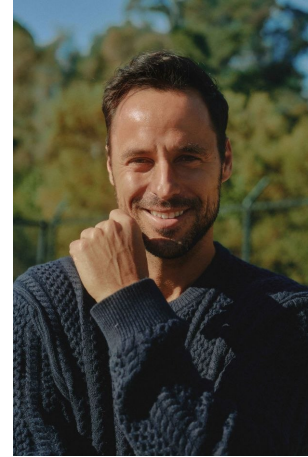

Anthony Gomez Height 6'2" | 188cm Suit 40" | 102cm R Shirt 35" | 89cm Waist 32" | 81cm
Inseam 32" | 81cm Shoe 11.5 US | 46 EU Hair Brown Eyes Hazel

Anthony Gomez Height 6'2" | 188cm Suit 40" | 102cm R Shirt 35" | 89cm Waist 32" | 81cm
Inseam 32" | 81cm Shoe 11.5 US | 46 EU Hair Brown Eyes Hazel