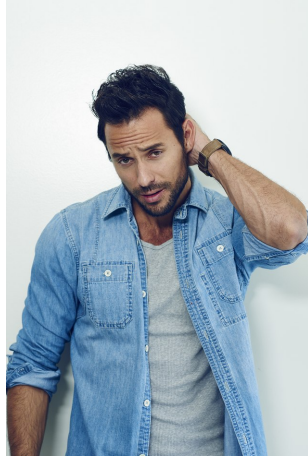

Anthony Gomez Height 6'2" | 188cm Suit 40" | 102cm R Shirt 35" | 89cm Waist 32" | 81cm
Inseam 32" | 81cm Shoe 11.5 US | 46 EU Hair Brown Eyes Hazel

Anthony Gomez Height 6'2" | 188cm Suit 40" | 102cm R Shirt 35" | 89cm Waist 32" | 81cm
 Inseam 32" | 81cm Shoe 11.5 US | 46 EU Hair Brown Eyes Hazel

Anthony Gomez Height 6'2" | 188cm Suit 40" | 102cm R Shirt 35" | 89cm Waist 32" | 81cm
Inseam 32" | 81cm Shoe 11.5 US | 46 EU Hair Brown Eyes Hazel