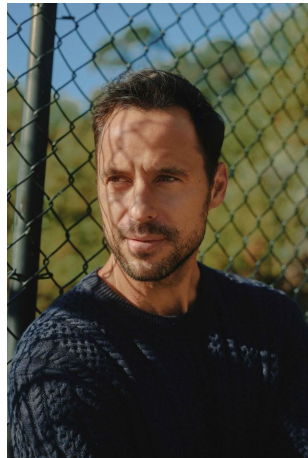

Anthony Gomez Height 6'2" | 188cm Suit 40" | 102cm R Shirt 35" | 89cm Waist 32" | 81cm
Inseam 32" | 81cm Shoe 11.5 US | 46 EU Hair Brown Eyes Hazel

Anthony Gomez Height 6'2" | 188cm Suit 40" | 102cm R Shirt 35" | 89cm Waist 32" | 81cm
Inseam 32" | 81cm Shoe 11.5 US | 46 EU Hair Brown Eyes Hazel

Anthony Gomez Height 6'2" | 188cm Suit 40" | 102cm R Shirt 35" | 89cm Waist 32" | 81cm
Inseam 32" | 81cm Shoe 11.5 US | 46 EU Hair Brown Eyes Hazel