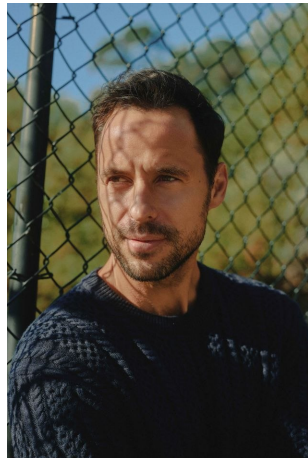

Anthony Gomez Height 6'2" | 188cm Suit 40" | 102cm R Shirt 35" | 89cm Waist 32" | 81cm
Inseam 32" | 81cm Shoe 11.5 US | 46 EU Hair Brown Eyes Hazel

Anthony Gomez Height 6'2" | 188cm Suit 40" | 102cm R Shirt 35" | 89cm Waist 32" | 81cm
 Inseam 32" | 81cm Shoe 11.5 US | 46 EU Hair Brown Eyes Hazel

Anthony Gomez Height 6'2" | 188cm Suit 40" | 102cm R Shirt 35" | 89cm Waist 32" | 81cm
Inseam 32" | 81cm Shoe 11.5 US | 46 EU Hair Brown Eyes Hazel