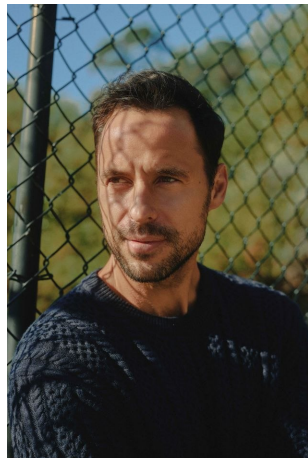

Anthony Gomez Height 6'2" | 188cm Suit 40" | 102cm R Shirt 35" | 89cm Waist 32" | 81cm
Inseam 32" | 81cm Shoe 11.5 US | 46 EU Hair Brown Eyes Hazel

Anthony Gomez Height 6'2" | 188cm Suit 40" | 102cm R Shirt 35" | 89cm Waist 32" | 81cm
Inseam 32" | 81cm Shoe 11.5 US | 46 EU Hair Brown Eyes Hazel

Anthony Gomez Height 6'2" | 188cm Suit 40" | 102cm R Shirt 35" | 89cm Waist 32" | 81cm
Inseam 32" | 81cm Shoe 11.5 US | 46 EU Hair Brown Eyes Hazel