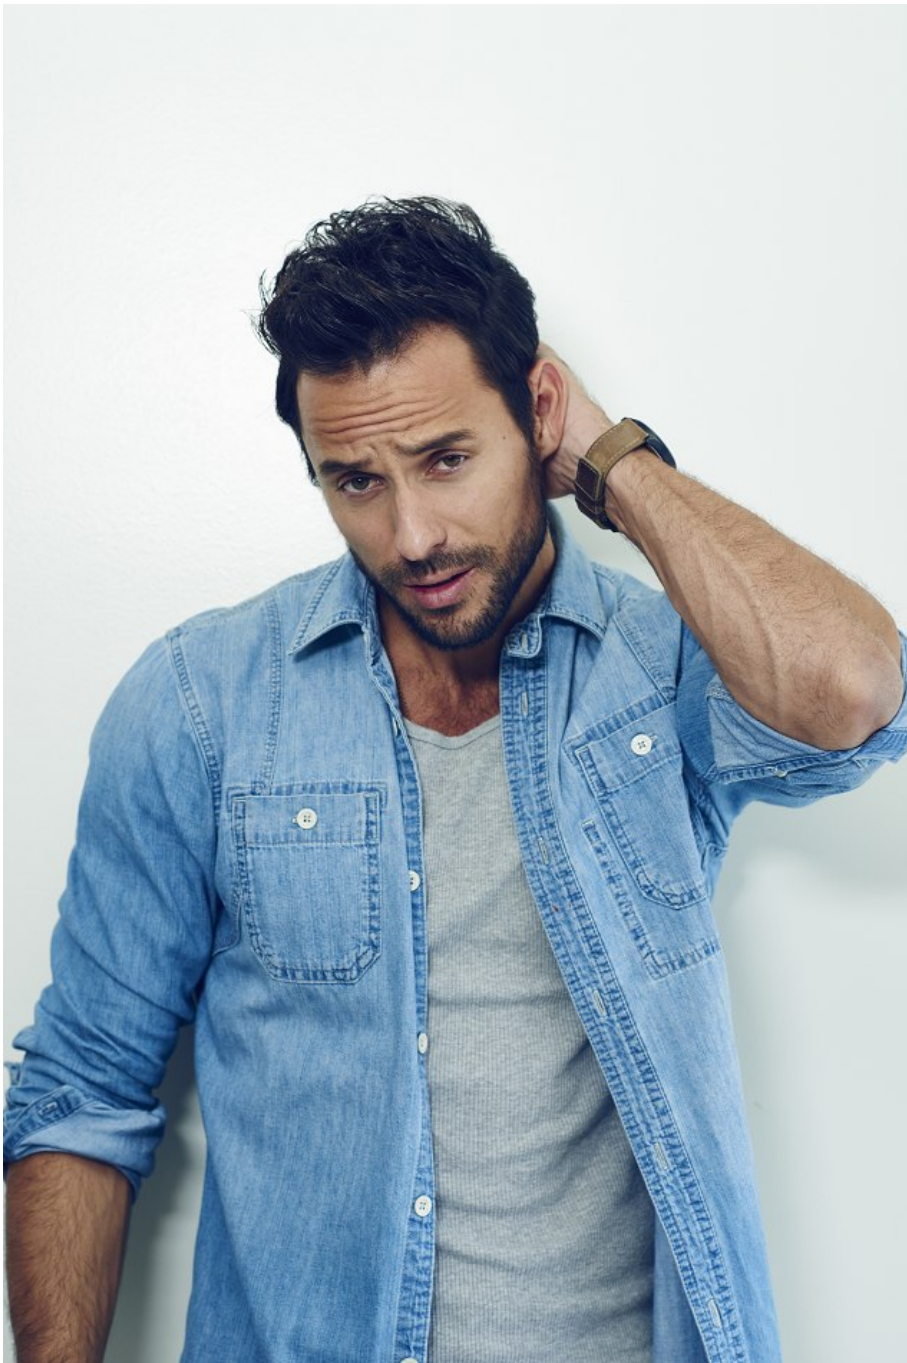

Anthony Gomez Height 6'2" | 188cm Suit 40" | 102cm R Shirt 35" | 89cm Waist 32" | 81cm
Inseam 32" | 81cm Shoe 11.5 US | 46 EU Hair Brown Eyes Hazel

Anthony Gomez Height 6'2" | 188cm Suit 40" | 102cm R Shirt 35" | 89cm Waist 32" | 81cm
Inseam 32" | 81cm Shoe 11.5 US | 46 EU Hair Brown Eyes Hazel