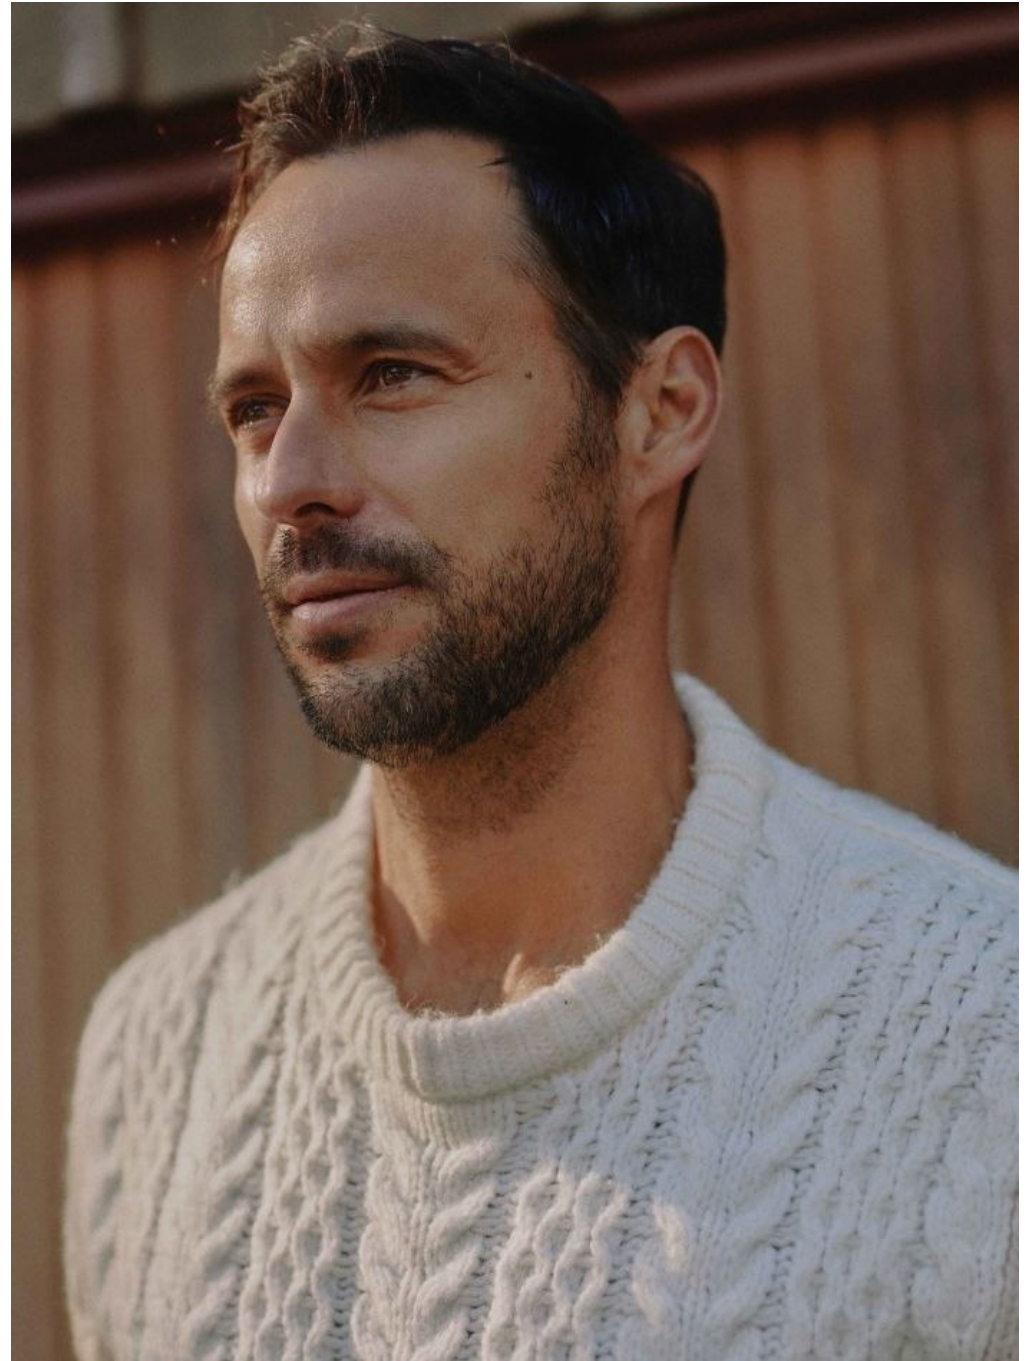

Anthony Gomez Height 6'2" | 188cm Suit 40" | 102cm R Shirt 35" | 89cm Waist 32" | 81cm  
Inseam 32" | 81cm Shoe 11.5 US | 46 EU Hair Brown Eyes Hazel

Anthony Gomez   Height 6'2" | 188cm   Suit 40" | 102cm R   Shirt 35" | 89cm   Waist 32" | 81cm  
Inseam 32" | 81cm   Shoe 11.5 US | 46 EU   Hair Brown   Eyes Hazel