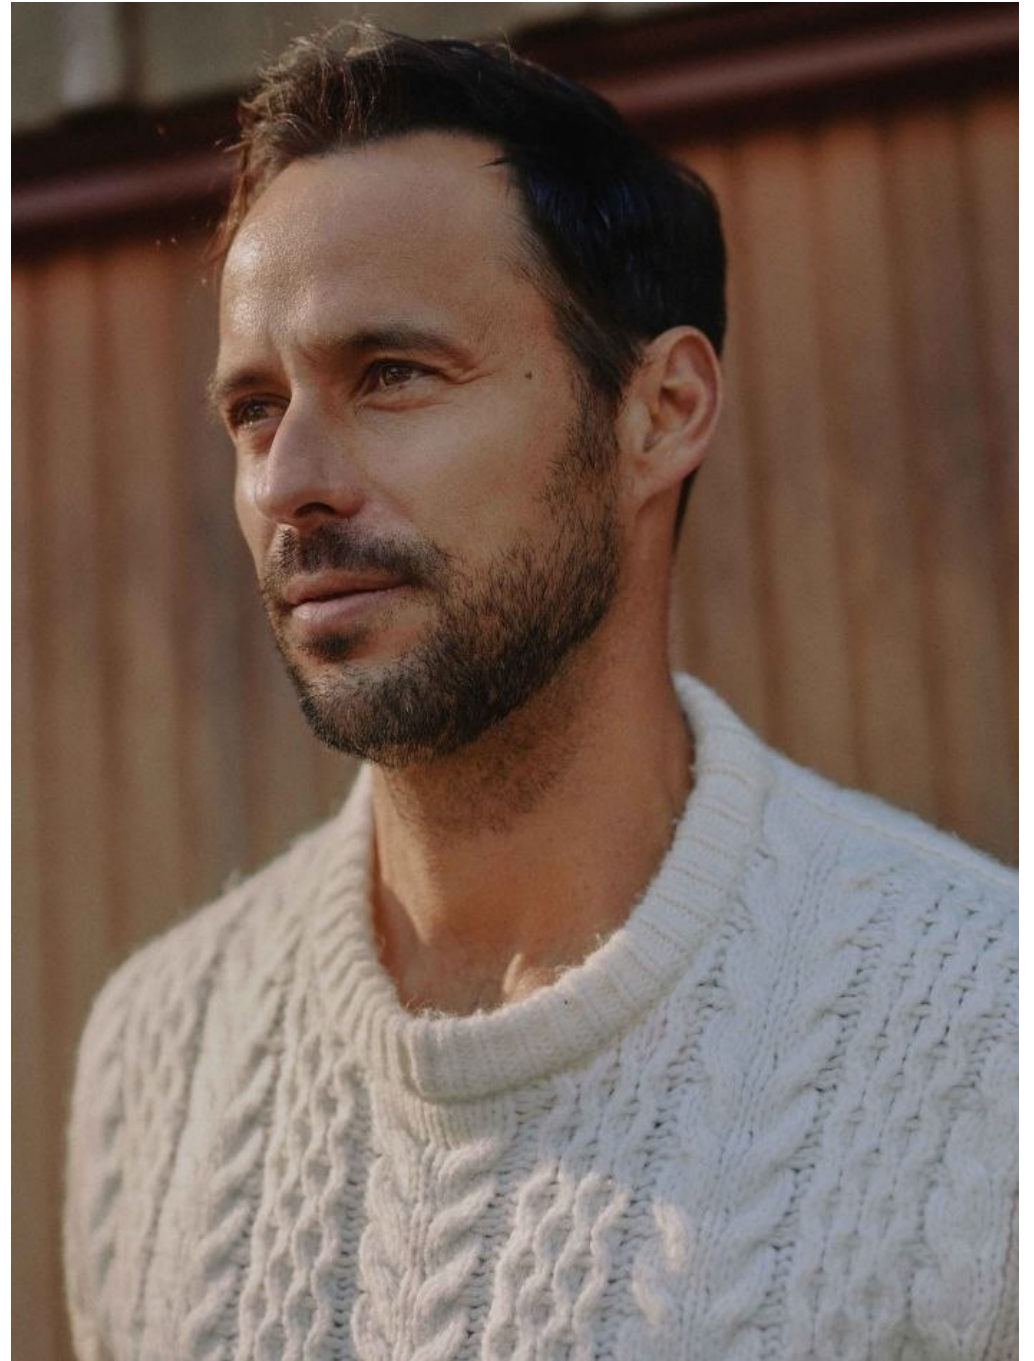

Anthony Gomez Height 6'2" | 188cm Suit 40" | 102cm R Shirt 35" | 89cm Waist 32" | 81cm
Inseam 32" | 81cm Shoe 11.5 US | 46 EU Hair Brown Eyes Hazel

Anthony Gomez Height 6'2" | 188cm Suit 40" | 102cm R Shirt 35" | 89cm Waist 32" | 81cm
Inseam 32" | 81cm Shoe 11.5 US | 46 EU Hair Brown Eyes Hazel