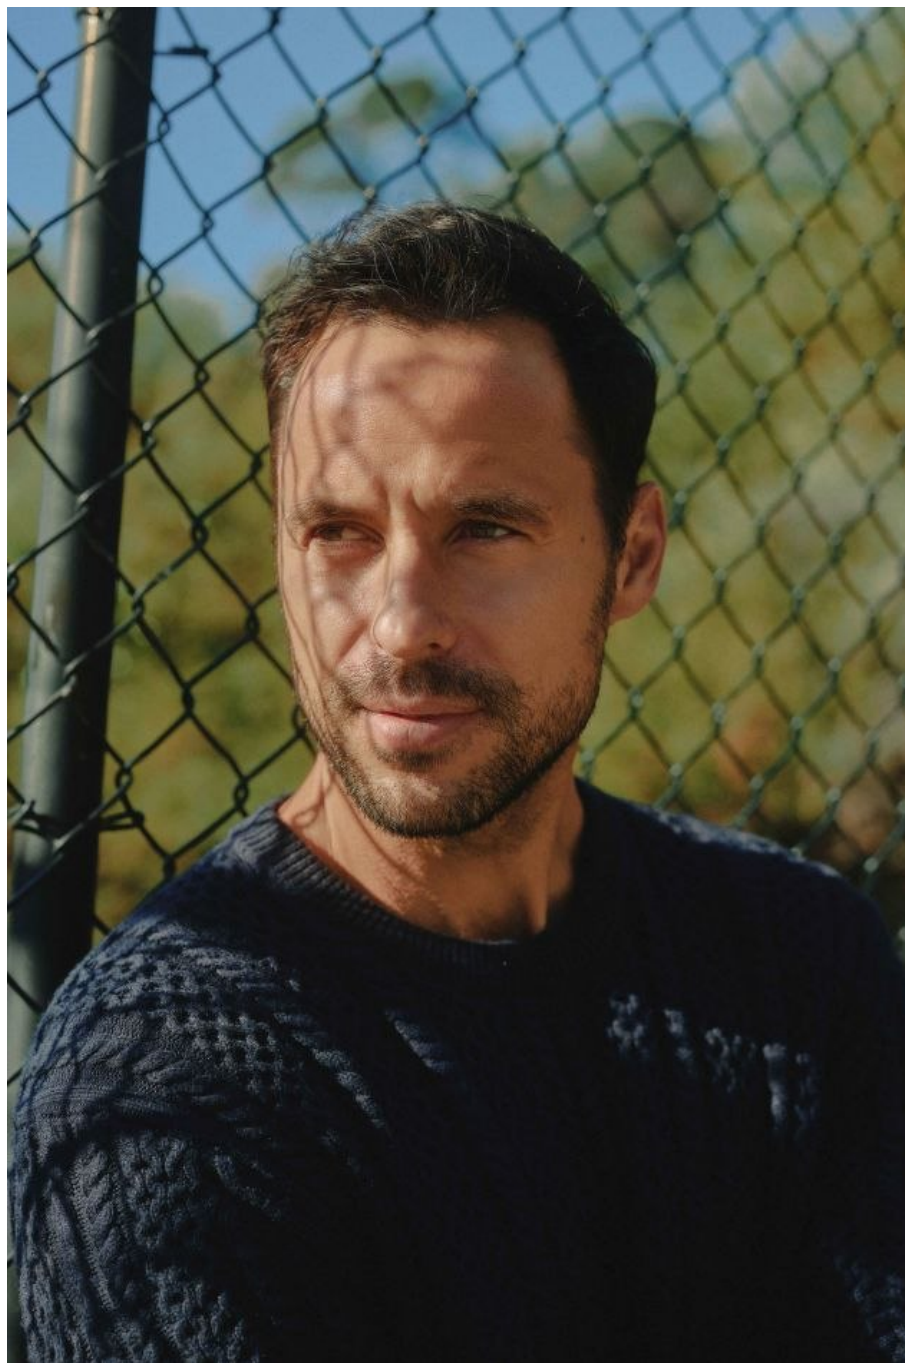

Anthony Gomez   Height 6'2" | 188cm   Suit 40" | 102cm R   Shirt 35" | 89cm   Waist 32" | 81cm
Inseam 32" | 81cm   Shoe 11.5 US | 46 EU   Hair Brown   Eyes Hazel

Anthony Gomez   Height 6'2" | 188cm   Suit 40" | 102cm R   Shirt 35" | 89cm   Waist 32" | 81cm
Inseam 32" | 81cm   Shoe 11.5 US | 46 EU   Hair Brown   Eyes Hazel