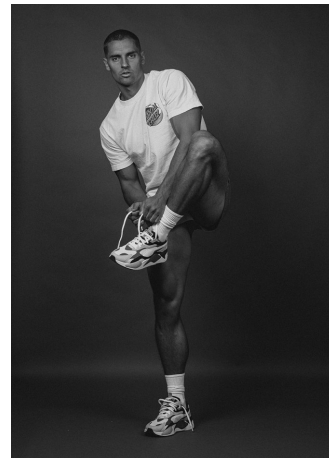

Ezra Moreland Height 6'1.5" | 187cm Suit 40" | 101cm L Shirt 34" | 86cm Waist 32" | 81cm
 Inseam 32" | 81cm Shoe 10 US | 44 EU Hair Light Brown Eyes Hazel

Ezra Moreland Height 6'1.5" | 187cm Suit 40" | 101cm L Shirt 34" | 86cm Waist 32" | 81cm
Inseam 32" | 81cm Shoe 10 US | 44 EU Hair Light Brown Eyes Hazel

Ezra Moreland Height 6'1.5" | 187cm Suit 40" | 101cm L Shirt 34" | 86cm Waist 32" | 81cm
Inseam 32" | 81cm Shoe 10 US | 44 EU Hair Light Brown Eyes Hazel

CGM
CAROLINE GLEASON
MANAGEMENT

Ezra Moreland Height 6'1.5" | 187cm Suit 40" | 101cm L Shirt 34" | 86cm Waist 32" | 81cm
Inseam 32" | 81cm Shoe 10 US | 44 EU Hair Light Brown Eyes Hazel