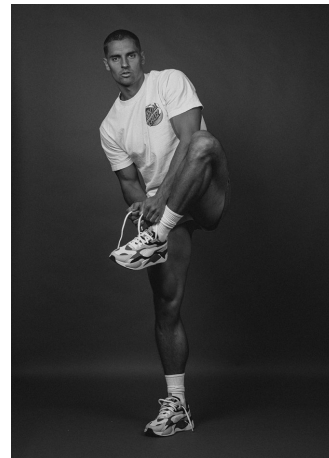

Ezra Moreland    Height 6'1.5" | 187cm    Suit 40" | 101cm L    Shirt 34" | 86cm    Waist 32" | 81cm  
 Inseam 32" | 81cm    Shoe 10 US | 44 EU    Hair Light Brown    Eyes Hazel

Ezra Moreland Height 6'1.5" | 187cm Suit 40" | 101cm L Shirt 34" | 86cm Waist 32" | 81cm  
Inseam 32" | 81cm Shoe 10 US | 44 EU Hair Light Brown Eyes Hazel

Ezra Moreland   Height 6'1.5" | 187cm   Suit 40" | 101cm L   Shirt 34" | 86cm   Waist 32" | 81cm  
Inseam 32" | 81cm   Shoe 10 US | 44 EU   Hair Light Brown   Eyes Hazel

**CGM**  
CAROLINE GLEASON  
MANAGEMENT