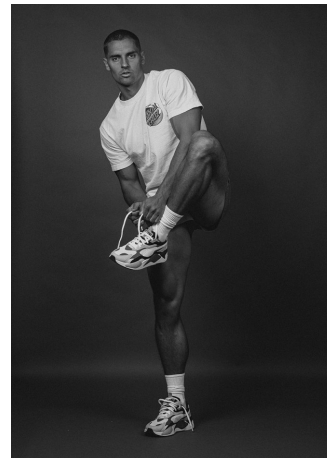

Ezra Moreland Height 6'1.5" | 187cm Suit 40" | 101cm L Shirt 34" | 86cm Waist 32" | 81cm
 Inseam 32" | 81cm Shoe 10 US | 44 EU Hair Light Brown Eyes Hazel

Ezra Moreland Height 6'1.5" | 187cm Suit 40" | 101cm L Shirt 34" | 86cm Waist 32" | 81cm
Inseam 32" | 81cm Shoe 10 US | 44 EU Hair Light Brown Eyes Hazel

Ezra Moreland Height 6'1.5" | 187cm Suit 40" | 101cm L Shirt 34" | 86cm Waist 32" | 81cm
Inseam 32" | 81cm Shoe 10 US | 44 EU Hair Light Brown Eyes Hazel

CGM
CAROLINE GLEASON
MANAGEMENT

Ezra Moreland Height 6'1.5" | 187cm Suit 40" | 101cm L Shirt 34" | 86cm Waist 32" | 81cm
Inseam 32" | 81cm Shoe 10 US | 44 EU Hair Light Brown Eyes Hazel