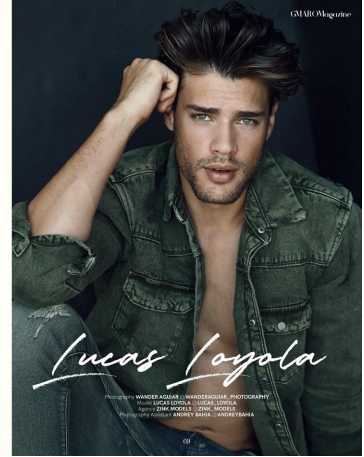

Lucas Loyola   Height 6'3" | 191cm   Suit 40" | 102cm L   Shirt 35" | 89cm   Waist 33" | 84cm  
Inseam 34" | 86cm   Shoe 11 US | 45 EU   Hair Brown   Eyes Green

Lucas Loyola Height 6'3" | 191cm Suit 40" | 102cm L Shirt 35" | 89cm Waist 33" | 84cm  
 Inseam 34" | 86cm Shoe 11 US | 45 EU Hair Brown Eyes Green