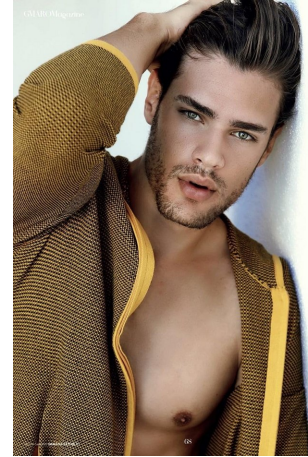

Lucas Loyola   Height 6'3" | 191cm   Suit 40" | 102cm L   Shirt 35" | 89cm   Waist 33" | 84cm  
Inseam 34" | 86cm   Shoe 11 US | 45 EU   Hair Brown   Eyes Green

Lucas Loyola Height 6'3" | 191cm Suit 40" | 102cm L Shirt 35" | 89cm Waist 33" | 84cm  
 Inseam 34" | 86cm Shoe 11 US | 45 EU Hair Brown Eyes Green