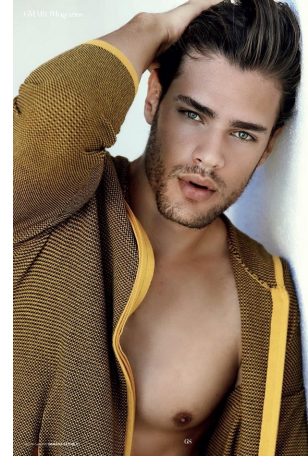

Lucas Loyola Height 6'3" | 191cm Suit 40" | 102cm L Shirt 35" | 89cm Waist 33" | 84cm
Inseam 34" | 86cm Shoe 11 US | 45 EU Hair Brown Eyes Green

Lucas Loyola Height 6'3" | 191cm Suit 40" | 102cm L Shirt 35" | 89cm Waist 33" | 84cm
 Inseam 34" | 86cm Shoe 11 US | 45 EU Hair Brown Eyes Green