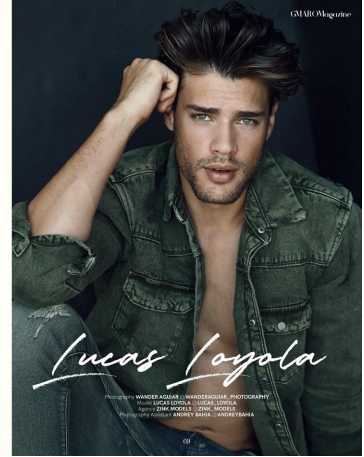

Lucas Loyola Height 6'3" | 191cm Suit 40" | 102cm L Shirt 35" | 89cm Waist 33" | 84cm
Inseam 34" | 86cm Shoe 11 US | 45 EU Hair Brown Eyes Green

Lucas Loyola Height 6'3" | 191cm Suit 40" | 102cm L Shirt 35" | 89cm Waist 33" | 84cm
 Inseam 34" | 86cm Shoe 11 US | 45 EU Hair Brown Eyes Green