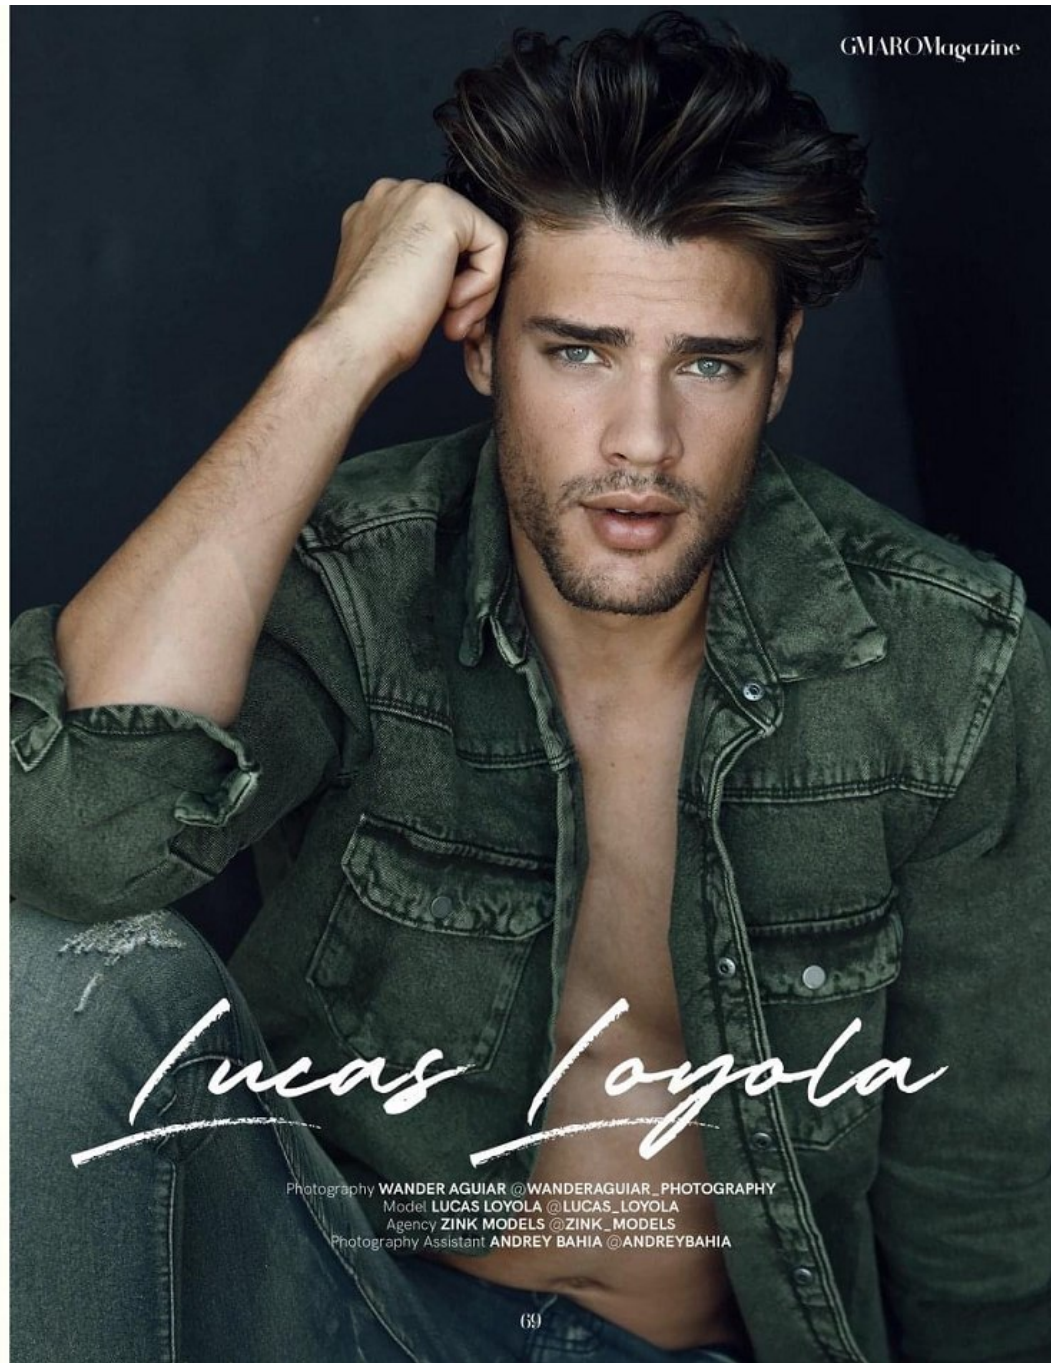

Lucas Loyola

Photography WANDER AGUIAR @WANDERAGUIAR_PHOTOGRAPHY
Model LUCAS LOYOLA @LUCAS_LOYOLA
Agency ZINK MODELS @ZINK_MODELS
Photography Assistant ANDREY BAHIA @ANDREYBAHIA

69

Lucas Loyola Height 6'3" | 191cm Suit 40" | 102cm L Shirt 35" | 89cm Waist 33" | 84cm
Inseam 34" | 86cm Shoe 11 US | 45 EU Hair Brown Eyes Green