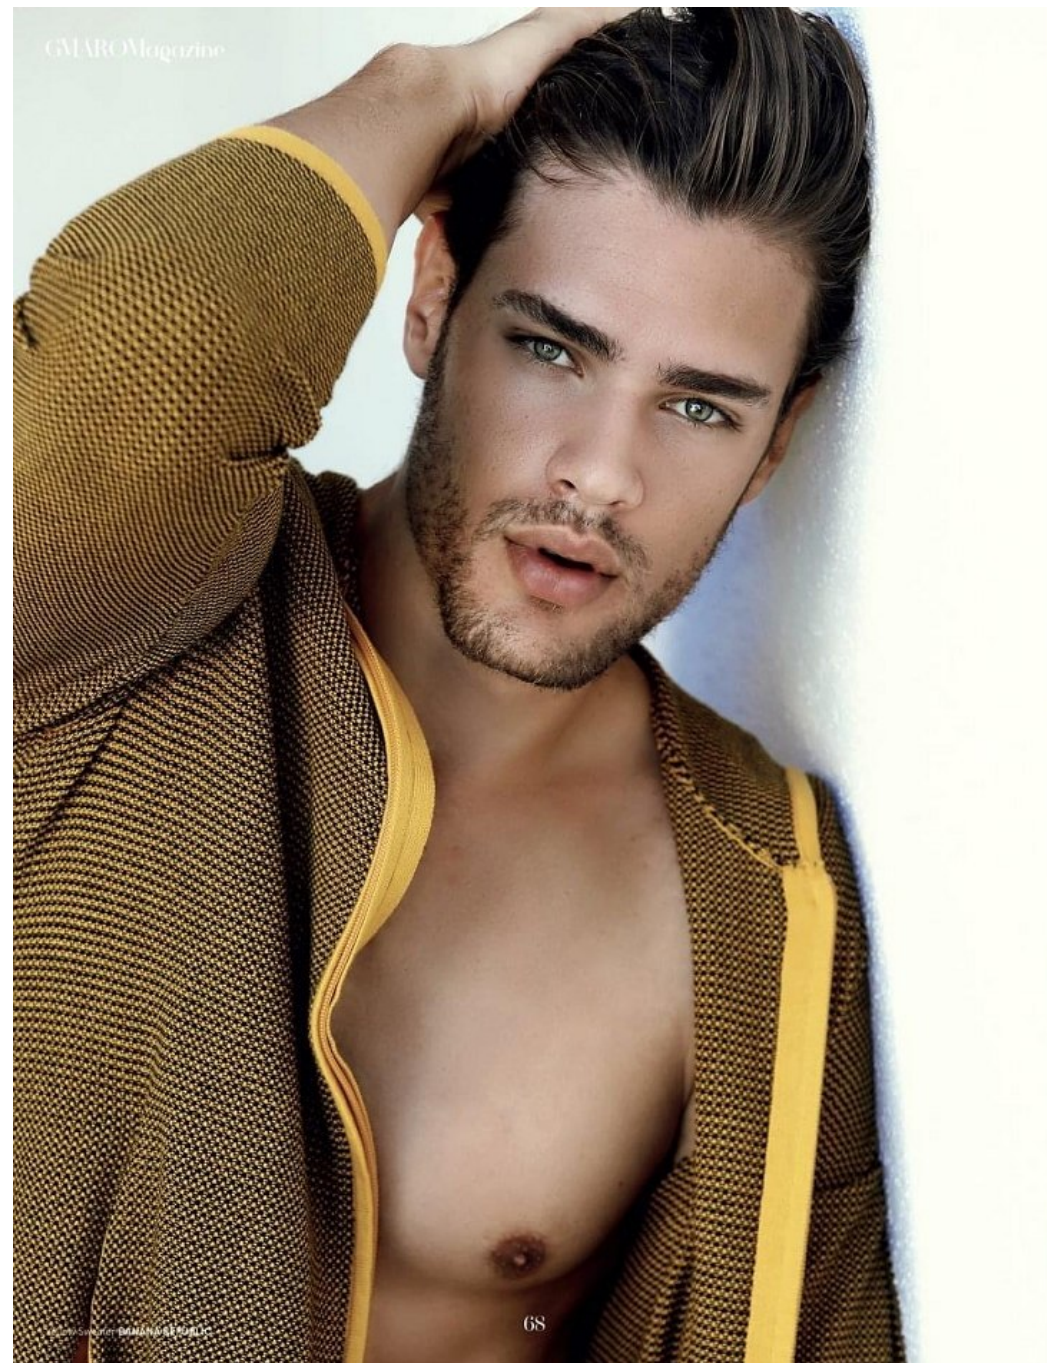

Lucas Loyola Height 6'3" | 191cm Suit 40" | 102cm L Shirt 35" | 89cm Waist 33" | 84cm
Inseam 34" | 86cm Shoe 11 US | 45 EU Hair Brown Eyes Green

Lucas Loyola Height 6'3" | 191cm Suit 40" | 102cm L Shirt 35" | 89cm Waist 33" | 84cm
Inseam 34" | 86cm Shoe 11 US | 45 EU Hair Brown Eyes Green

CGM
CAROLINE GLEASON
MANAGEMENT

Lucas Loyola Height 6'3" | 191cm Suit 40" | 102cm L Shirt 35" | 89cm Waist 33" | 84cm
Inseam 34" | 86cm Shoe 11 US | 45 EU Hair Brown Eyes Green

Lucas Loyola Height 6'3" | 191cm Suit 40" | 102cm L Shirt 35" | 89cm Waist 33" | 84cm
Inseam 34" | 86cm Shoe 11 US | 45 EU Hair Brown Eyes Green

Lucas Loyola Height 6'3" | 191cm Suit 40" | 102cm L Shirt 35" | 89cm Waist 33" | 84cm
Inseam 34" | 86cm Shoe 11 US | 45 EU Hair Brown Eyes Green

CGM
CAROLINE GLEASON
MANAGEMENT

68

Lucas Loyola

Photography WANDER AGUIAR @WANDERAGUIAR_PHOTOGRAPHY
Model LUCAS LOYOLA @LUCAS_LOYOLA
Agency ZINK MODELS @ZINK_MODELS
Photography Assistant ANDREY BAHIA @ANDREYBAHIA