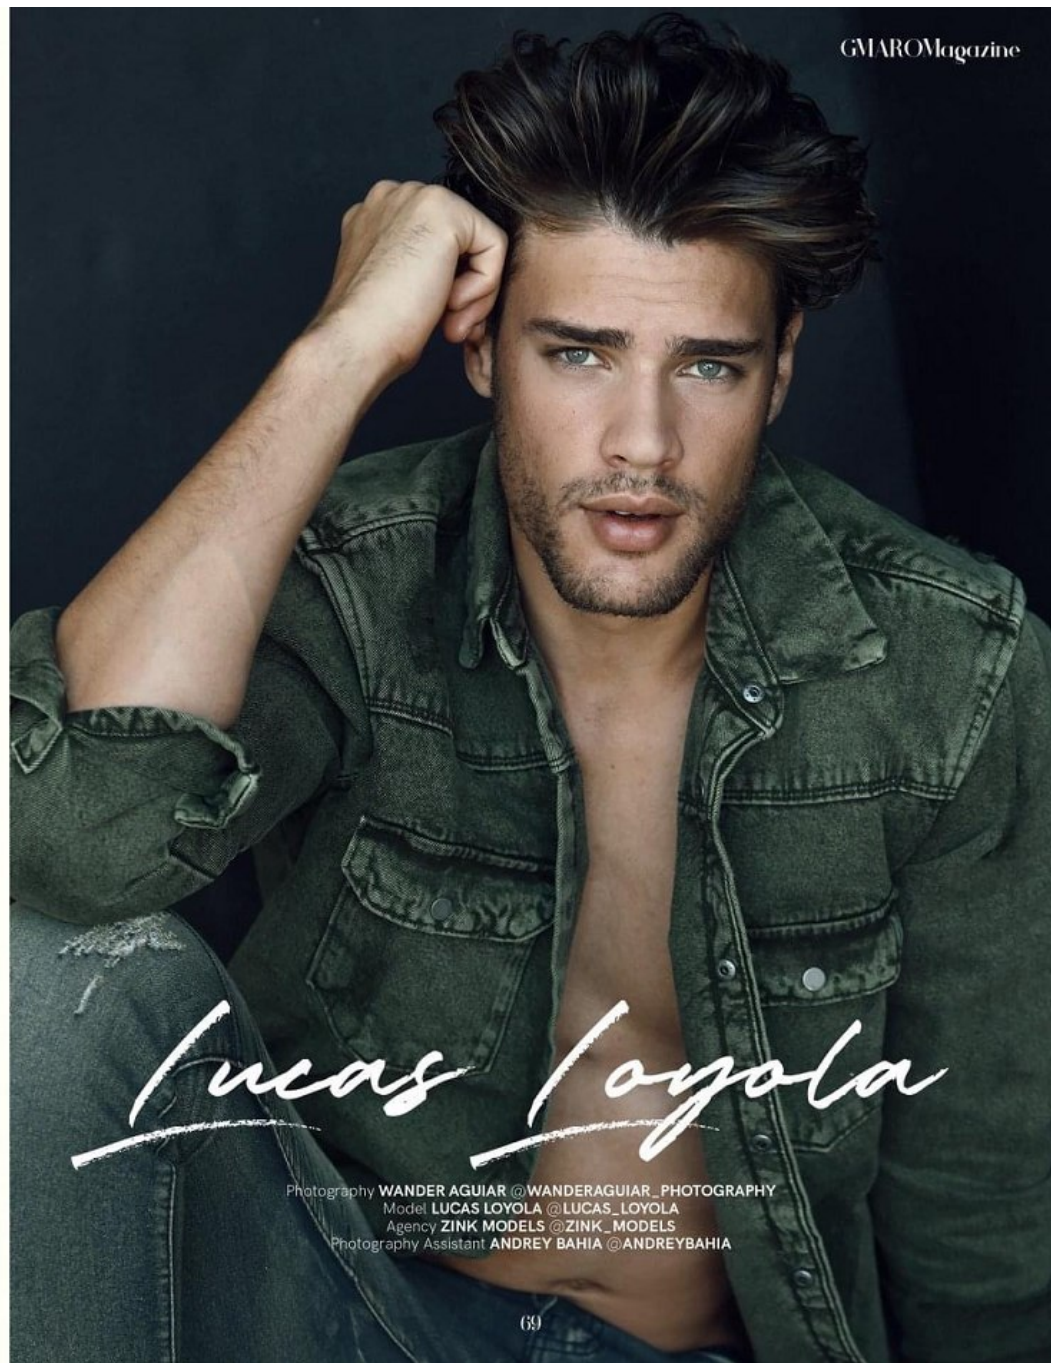

CGM
CAROLINE GLEASON
MANAGEMENT

Lucas Loyola Height 6'3" | 191cm Suit 40" | 102cm L Shirt 35" | 89cm Waist 33" | 84cm
Inseam 34" | 86cm Shoe 11 US | 45 EU Hair Brown Eyes Green

Lucas Loyola Height 6'3" | 191cm Suit 40" | 102cm L Shirt 35" | 89cm Waist 33" | 84cm
Inseam 34" | 86cm Shoe 11 US | 45 EU Hair Brown Eyes Green

Lucas Loyola Height 6'3" | 191cm Suit 40" | 102cm L Shirt 35" | 89cm Waist 33" | 84cm
Inseam 34" | 86cm Shoe 11 US | 45 EU Hair Brown Eyes Green

CGM
CAROLINE GLEASON
MANAGEMENT

68

Lucas Loyola

Photography WANDER AGUIAR @WANDERAGUIAR_PHOTOGRAPHY
Model LUCAS LOYOLA @LUCAS_LOYOLA
Agency ZINK MODELS @ZINK_MODELS
Photography Assistant ANDREY BAHIA @ANDREYBAHIA