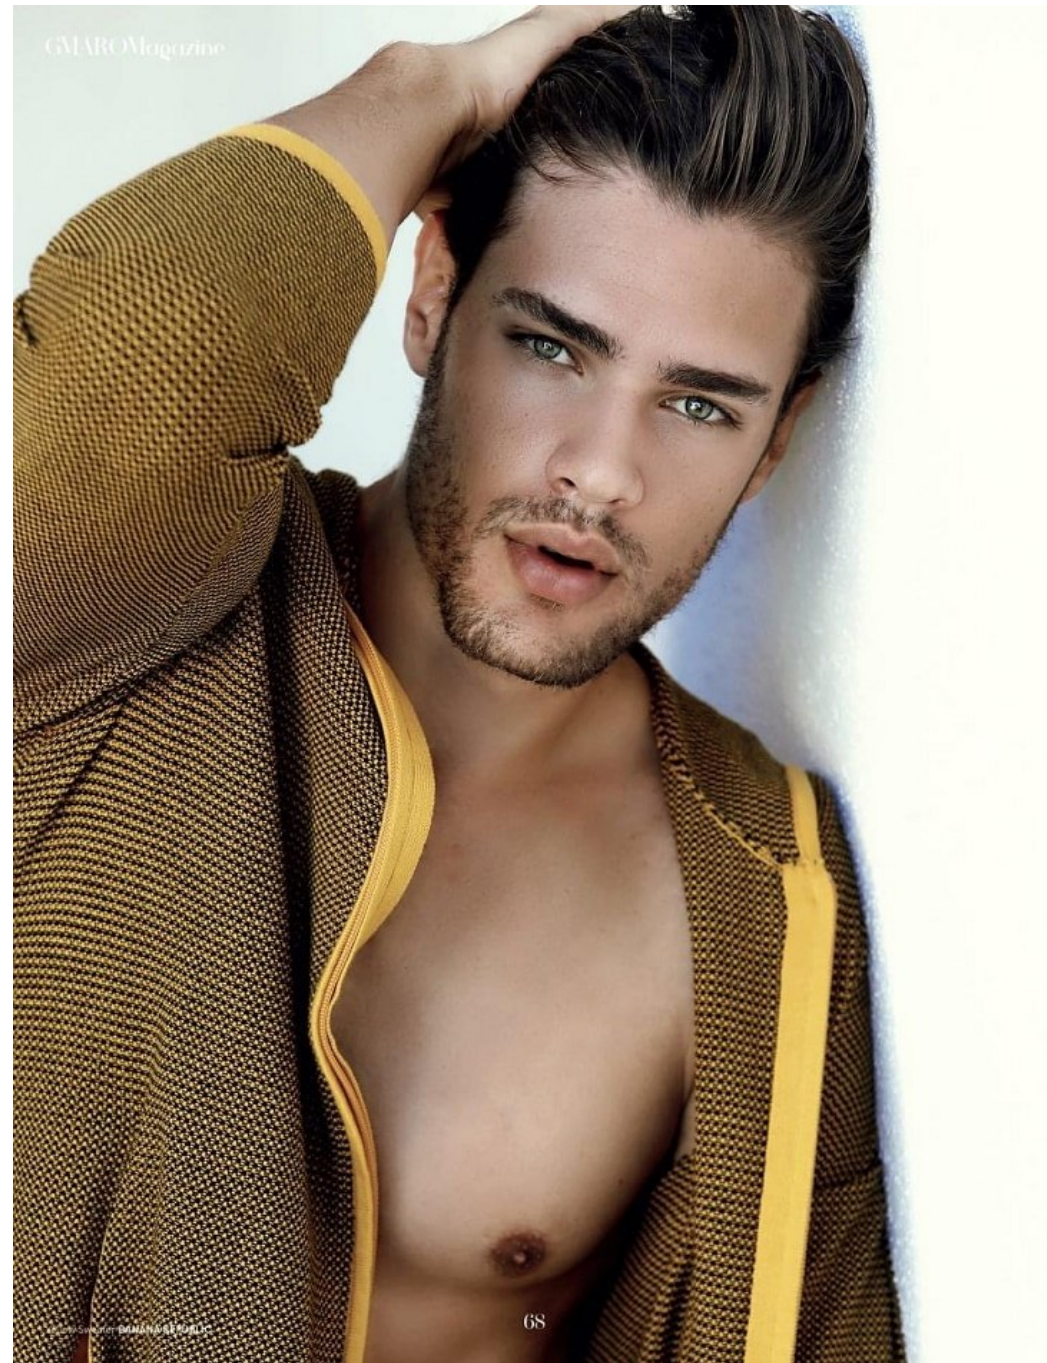

68

Lucas Loyola

Photography WANDER AGUIAR @WANDERAGUIAR_PHOTOGRAPHY
Model LUCAS LOYOLA @LUCAS_LOYOLA
Agency ZINK MODELS @ZINK_MODELS
Photography Assistant ANDREY BAHIA @ANDREYBAHIA

69

Lucas Loyola Height 6'3" | 191cm Suit 40" | 102cm L Shirt 35" | 89cm Waist 33" | 84cm
Inseam 34" | 86cm Shoe 11 US | 45 EU Hair Brown Eyes Green