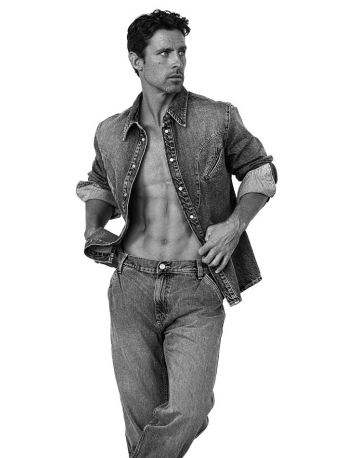

Tyler Lough Height 6'0" | 183cm Suit 40" | 101cm R Shirt 33" | 84cm Waist 32" | 81cm
 Inseam 32" | 81cm Shoe 10.5 US | 44.5 EU Hair Brown Eyes Blue

Tyler Lough Height 6'0" | 183cm Suit 40" | 101cm R Shirt 33" | 84cm Waist 32" | 81cm
 Inseam 32" | 81cm Shoe 10.5 US | 44.5 EU Hair Brown Eyes Blue