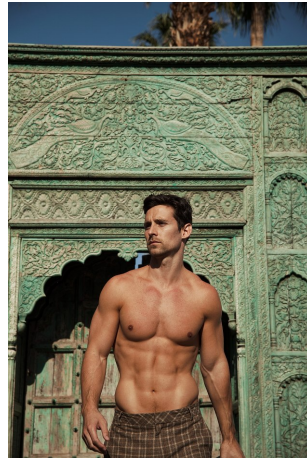

Tyler Lough Height 6'0" | 183cm Suit 40" | 101cm R Shirt 33" | 84cm Waist 32" | 81cm
 Inseam 32" | 81cm Shoe 10.5 US | 44.5 EU Hair Brown Eyes Blue

Tyler Lough Height 6'0" | 183cm Suit 40" | 101cm R Shirt 33" | 84cm Waist 32" | 81cm
 Inseam 32" | 81cm Shoe 10.5 US | 44.5 EU Hair Brown Eyes Blue