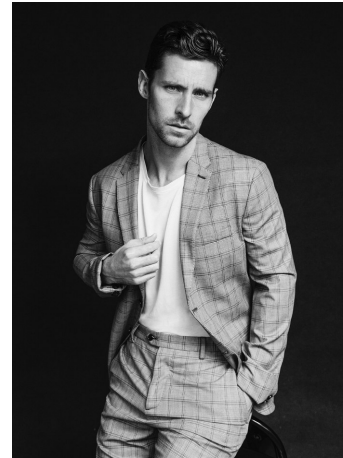

Tyler Lough Height 6'0" | 183cm Suit 40" | 101cm R Shirt 33" | 84cm Waist 32" | 81cm
 Inseam 32" | 81cm Shoe 10.5 US | 44.5 EU Hair Brown Eyes Blue

Tyler Lough Height 6'0" | 183cm Suit 40" | 101cm R Shirt 33" | 84cm Waist 32" | 81cm
 Inseam 32" | 81cm Shoe 10.5 US | 44.5 EU Hair Brown Eyes Blue