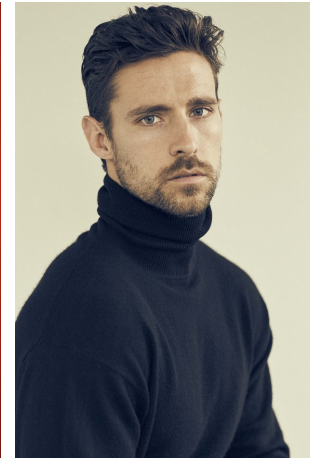

Tyler Lough Height 6'0" | 183cm Suit 40" | 101cm R Shirt 33" | 84cm Waist 32" | 81cm
Inseam 32" | 81cm Shoe 10.5 US | 44.5 EU Hair Brown Eyes Blue

Tyler Lough Height 6'0" | 183cm Suit 40" | 101cm R Shirt 33" | 84cm Waist 32" | 81cm
 Inseam 32" | 81cm Shoe 10.5 US | 44.5 EU Hair Brown Eyes Blue