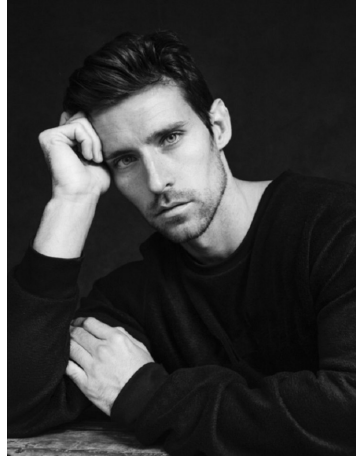

Tyler Lough Height 6'0" | 183cm Suit 40" | 101cm R Shirt 33" | 84cm Waist 32" | 81cm
 Inseam 32" | 81cm Shoe 10.5 US | 44.5 EU Hair Brown Eyes Blue

Tyler Lough Height 6'0" | 183cm Suit 40" | 101cm R Shirt 33" | 84cm Waist 32" | 81cm
 Inseam 32" | 81cm Shoe 10.5 US | 44.5 EU Hair Brown Eyes Blue