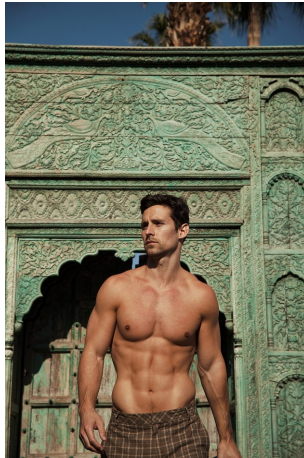

Tyler Lough Height 6'0" | 183cm Suit 40" | 101cm R Shirt 33" | 84cm Waist 32" | 81cm
 Inseam 32" | 81cm Shoe 10.5 US | 44.5 EU Hair Brown Eyes Blue

Tyler Lough Height 6'0" | 183cm Suit 40" | 101cm R Shirt 33" | 84cm Waist 32" | 81cm
 Inseam 32" | 81cm Shoe 10.5 US | 44.5 EU Hair Brown Eyes Blue