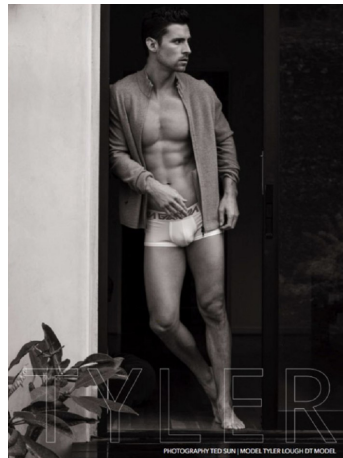

Tyler Lough Height 6'0" | 183cm Suit 40" | 101cm R Shirt 33" | 84cm Waist 32" | 81cm
Inseam 32" | 81cm Shoe 10.5 US | 44.5 EU Hair Brown Eyes Blue

Tyler Lough Height 6'0" | 183cm Suit 40" | 101cm R Shirt 33" | 84cm Waist 32" | 81cm
 Inseam 32" | 81cm Shoe 10.5 US | 44.5 EU Hair Brown Eyes Blue