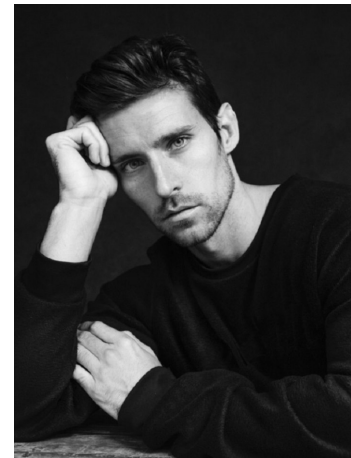

Tyler Lough Height 6'0" | 183cm Suit 40" | 101cm R Shirt 33" | 84cm Waist 32" | 81cm
Inseam 32" | 81cm Shoe 10.5 US | 44.5 EU Hair Brown Eyes Blue

Tyler Lough Height 6'0" | 183cm Suit 40" | 101cm R Shirt 33" | 84cm Waist 32" | 81cm
 Inseam 32" | 81cm Shoe 10.5 US | 44.5 EU Hair Brown Eyes Blue