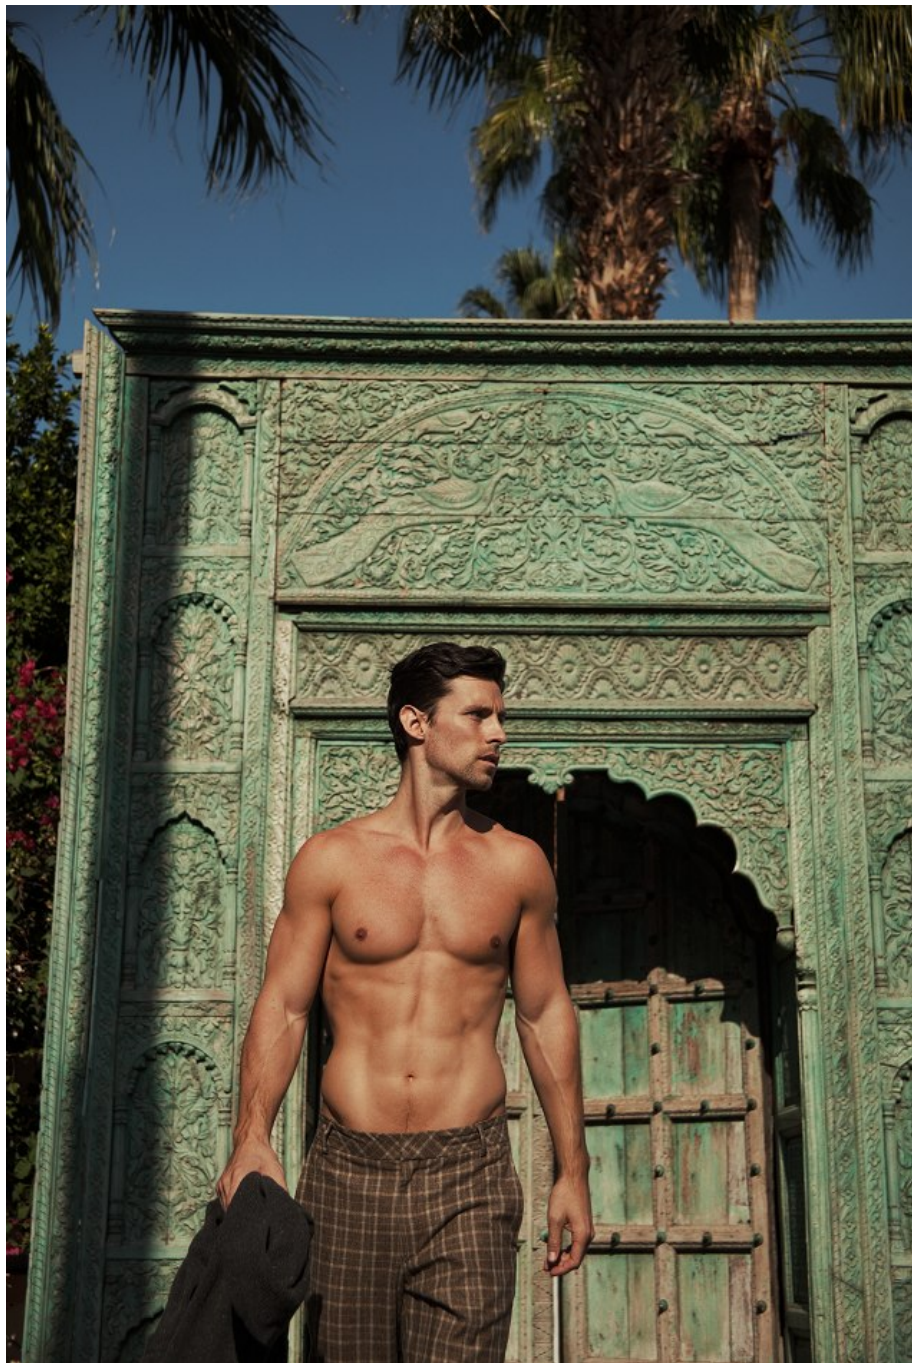

Tyler Lough   Height 6'0" | 183cm   Suit 40" | 101cm R   Shirt 33" | 84cm   Waist 32" | 81cm
Inseam 32" | 81cm   Shoe 10.5 US | 44.5 EU   Hair Brown   Eyes Blue