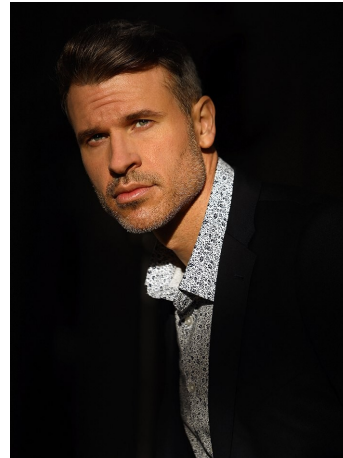

Jonathan Ells Height 6'2" | 188cm Suit 32" | 81cm R Shirt 35" | 89cm Waist 32" | 81cm
 Inseam 33" | 84cm Shoe 11 US | 45 EU Hair Salt and Pepper Eyes Blue

Jonathan Ells Height 6'2" | 188cm Suit 32" | 81cm R Shirt 35" | 89cm Waist 32" | 81cm
Inseam 33" | 84cm Shoe 11 US | 45 EU Hair Salt and Pepper Eyes Blue