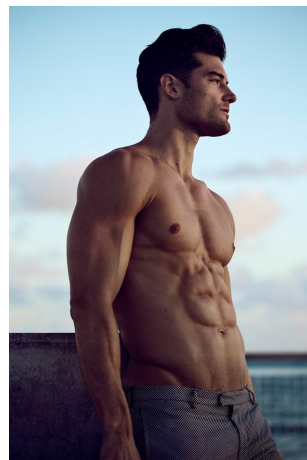

Buster Battreall Height 6'2" | 188cm Suit 40" | 102cm L Shirt 35.5" | 90cm Waist 32" | 81cm
Inseam 32" | 81cm Shoe 13 US | 48 EU Hair Brown Eyes Brown

CGM
CAROLINE GLEASON
MANAGEMENT