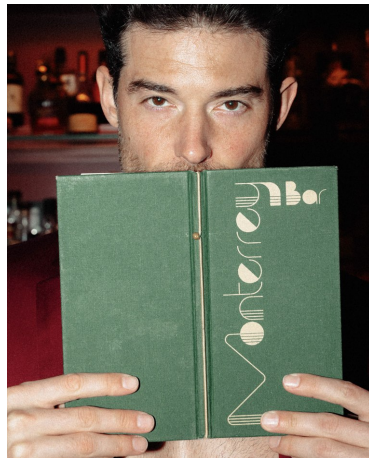

Buster Battreall Height 6'2" | 188cm Suit 40" | 102cm L Shirt 35.5" | 90cm Waist 32" | 81cm
Inseam 32" | 81cm Shoe 13 US | 48 EU Hair Brown Eyes Brown