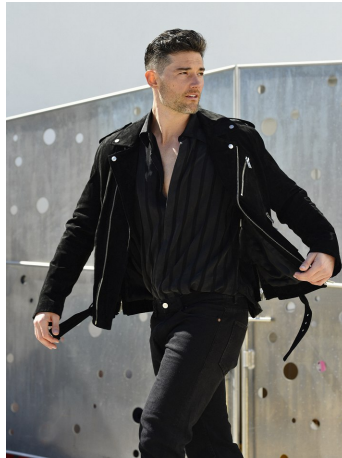

Mirror, mirror, on the gym wall

MEN'S HEALTH | MAY 2016