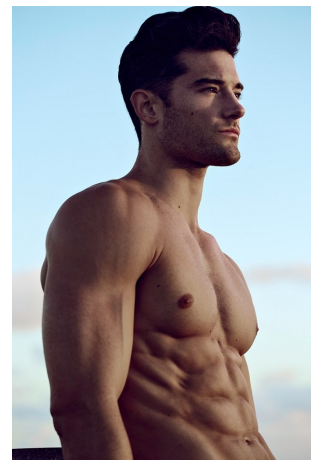

Buster Battreall Height 6'2" | 188cm Suit 40" | 102cm L Shirt 35.5" | 90cm Waist 32" | 81cm
Inseam 32" | 81cm Shoe 13 US | 48 EU Hair Brown Eyes Brown

CGM
CAROLINE GLEASON
MANAGEMENT