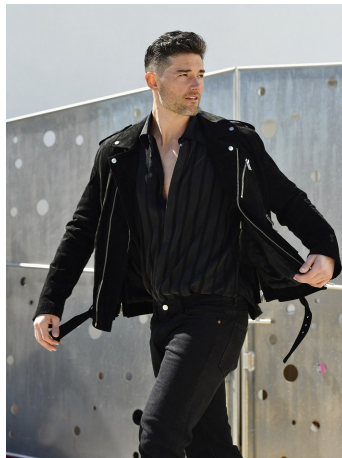

Mirror, mirror, on the gym wall

MEN'S HEALTH | MAY 2016