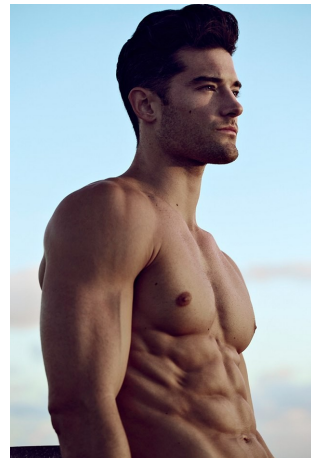

Buster Battreall Height 6'2" | 188cm Suit 40" | 102cm L Shirt 35.5" | 90cm Waist 32" | 81cm
Inseam 32" | 81cm Shoe 13 US | 48 EU Hair Brown Eyes Brown