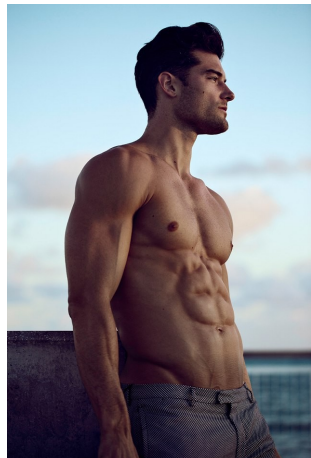

Buster Battreall Height 6'2" | 188cm Suit 40" | 102cm L Shirt 35.5" | 90cm Waist 32" | 81cm
Inseam 32" | 81cm Shoe 13 US | 48 EU Hair Brown Eyes Brown