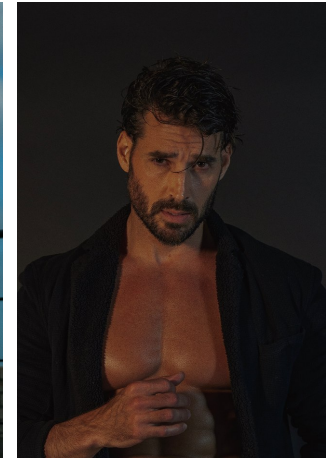

Joseph Cannata Height 5'11.5" | 182cm Suit 40" | 101cm R Shirt 33" | 84cm Waist 31" | 79cm
Inseam 31" | 79cm Shoe 10 US | 44 EU Hair Brown Eyes Brown

Joseph Cannata Height 5'11.5" | 182cm Suit 40" | 101cm R Shirt 33" | 84cm Waist 31" | 79cm
Inseam 31" | 79cm Shoe 10 US | 44 EU Hair Brown Eyes Brown

Joseph Cannata Height 5'11.5" | 182cm Suit 40" | 101cm R Shirt 33" | 84cm Waist 31" | 79cm
Inseam 31" | 79cm Shoe 10 US | 44 EU Hair Brown Eyes Brown