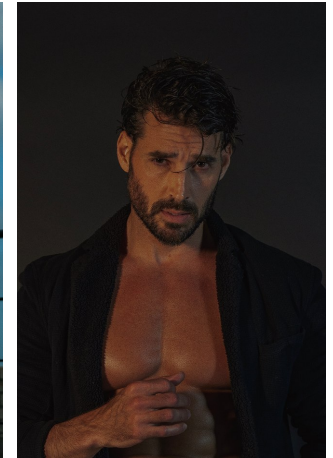

Joseph Cannata Height 5'11.5" | 182cm Suit 40" | 101cm R Shirt 33" | 84cm Waist 31" | 79cm  
Inseam 31" | 79cm Shoe 10 US | 44 EU Hair Brown Eyes Brown

Joseph Cannata Height 5'11.5" | 182cm Suit 40" | 101cm R Shirt 33" | 84cm Waist 31" | 79cm  
Inseam 31" | 79cm Shoe 10 US | 44 EU Hair Brown Eyes Brown

Joseph Cannata Height 5'11.5" | 182cm Suit 40" | 101cm R Shirt 33" | 84cm Waist 31" | 79cm  
Inseam 31" | 79cm Shoe 10 US | 44 EU Hair Brown Eyes Brown