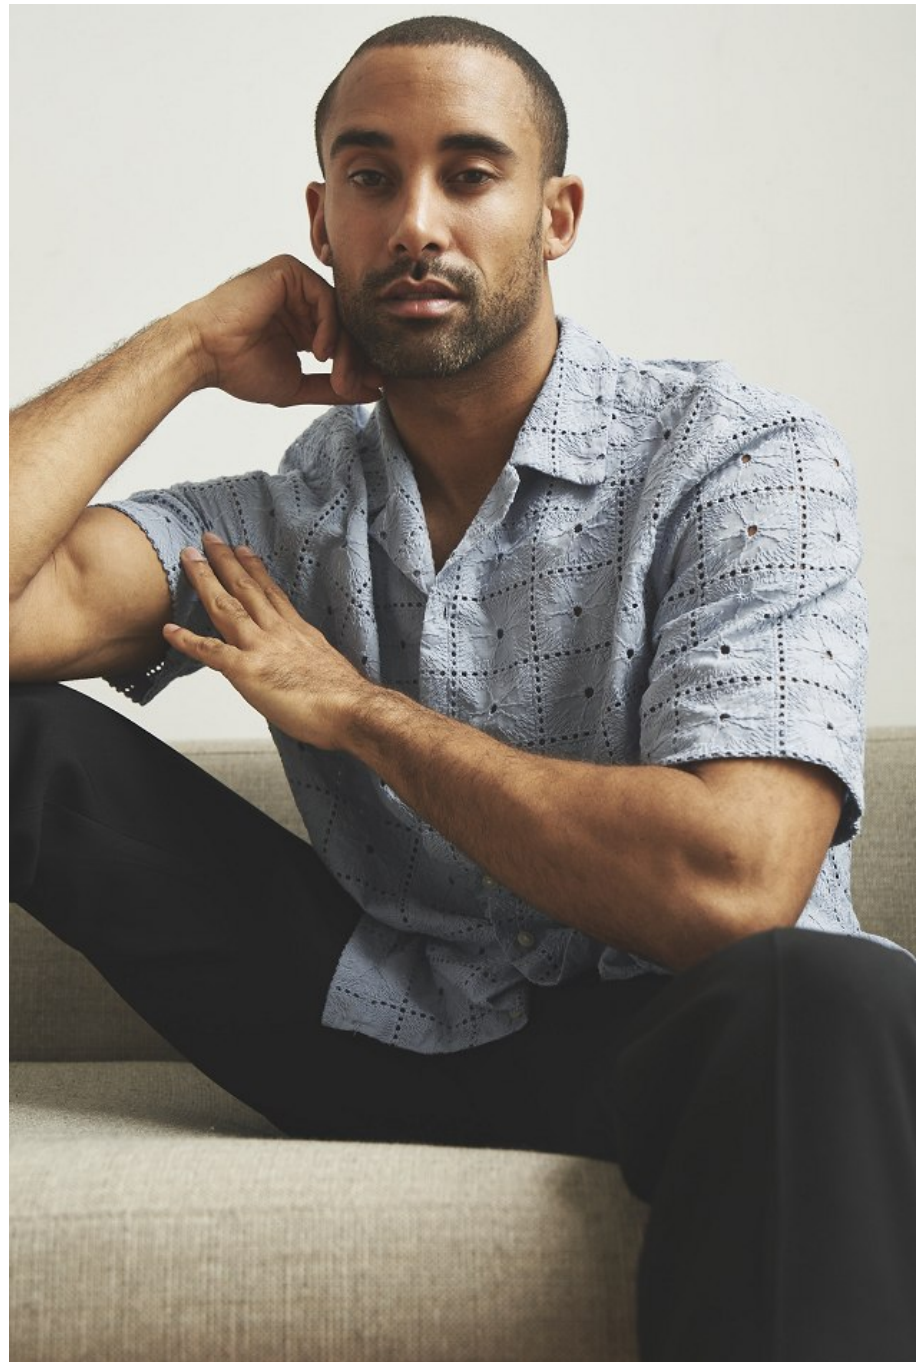

Dominic D'angelica Height 6'2" | 188cm Suit 40" | 101cm R Shirt 34" | 86cm Waist 32" | 81cm
Inseam 32" | 81cm Shoe 11.5 US | 46 EU Hair Dark Brown Eyes Brown

Dominic D'angelica Height 6'2" | 188cm Suit 40" | 101cm R Shirt 34" | 86cm Waist 32" | 81cm
Inseam 32" | 81cm Shoe 11.5 US | 46 EU Hair Dark Brown Eyes Brown