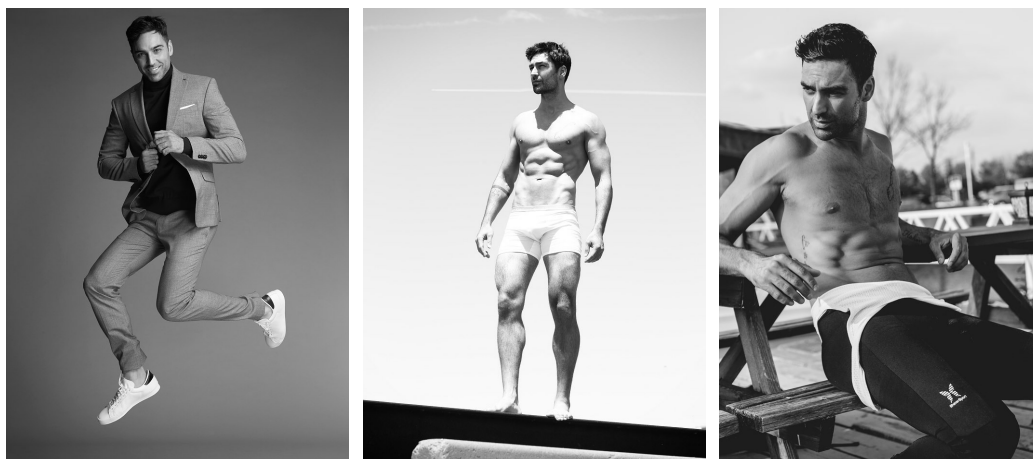

Tye Gnass Height 6'1" | 185cm Suit 40" | 102cm L Shirt 35" | 89cm Waist 32" | 81cm
Inseam 32" | 81cm Shoe 12 US | 46.5 EU Hair Brown Eyes Hazel

Tye Gnass Height 6'1" | 185cm Suit 40" | 102cm L Shirt 35" | 89cm Waist 32" | 81cm
Inseam 32" | 81cm Shoe 12 US | 46.5 EU Hair Brown Eyes Hazel

Tye Gnass Height 6'1" | 185cm Suit 40" | 102cm L Shirt 35" | 89cm Waist 32" | 81cm
Inseam 32" | 81cm Shoe 12 US | 46.5 EU Hair Brown Eyes Hazel