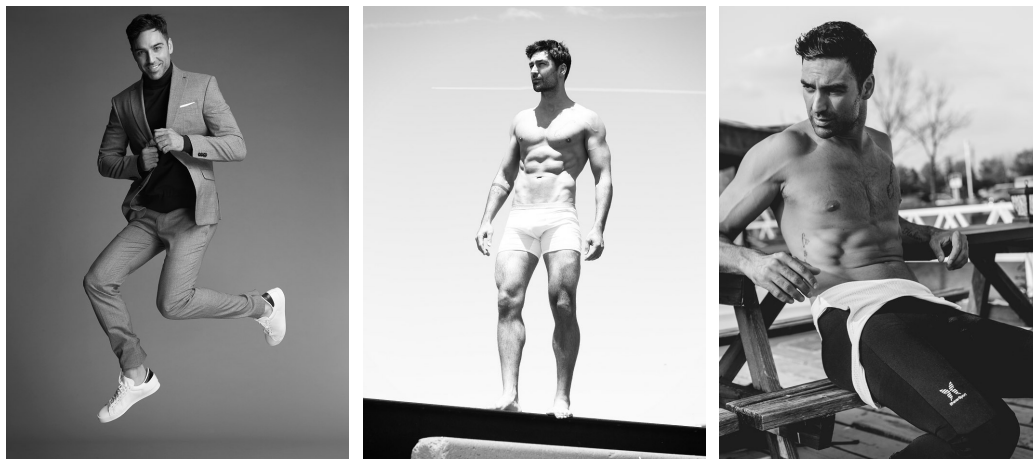

Tye Gnass   Height 6'1" | 185cm   Suit 40" | 102cm L   Shirt 35" | 89cm   Waist 32" | 81cm  
 Inseam 32" | 81cm   Shoe 12 US | 46.5 EU   Hair Brown   Eyes Hazel

Tye Gnass Height 6'1" | 185cm Suit 40" | 102cm L Shirt 35" | 89cm Waist 32" | 81cm  
Inseam 32" | 81cm Shoe 12 US | 46.5 EU Hair Brown Eyes Hazel

Tye Gnass   Height 6'1" | 185cm   Suit 40" | 102cm L   Shirt 35" | 89cm   Waist 32" | 81cm  
Inseam 32" | 81cm   Shoe 12 US | 46.5 EU   Hair Brown   Eyes Hazel