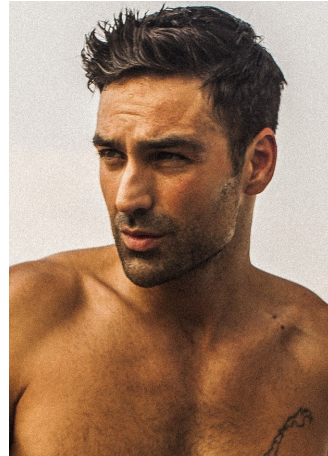

Tye Gnass Height 6'1" | 185cm Suit 40" | 102cm L Shirt 35" | 89cm Waist 32" | 81cm
Inseam 32" | 81cm Shoe 12 US | 46.5 EU Hair Brown Eyes Hazel

Tye Gnass Height 6'1" | 185cm Suit 40" | 102cm L Shirt 35" | 89cm Waist 32" | 81cm
Inseam 32" | 81cm Shoe 12 US | 46.5 EU Hair Brown Eyes Hazel

Tye Gnass Height 6'1" | 185cm Suit 40" | 102cm L Shirt 35" | 89cm Waist 32" | 81cm
Inseam 32" | 81cm Shoe 12 US | 46.5 EU Hair Brown Eyes Hazel