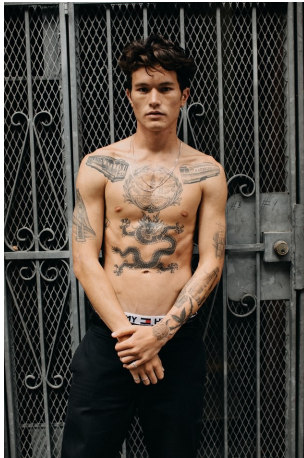

Zae Height 6'0" | 183cm Suit 38" | 97cm R Shirt 32" | 81cm Waist 32" | 81cm  
Inseam 32" | 81cm Shoe 11.5 US | 46 EU Hair Brown Eyes Brown

Zae Height 6'0" | 183cm Suit 38" | 97cm R Shirt 32" | 81cm Waist 32" | 81cm  
 Inseam 32" | 81cm Shoe 11.5 US | 46 EU Hair Brown Eyes Brown

Zae Height 6'0" | 183cm Suit 38" | 97cm R Shirt 32" | 81cm Waist 32" | 81cm  
Inseam 32" | 81cm Shoe 11.5 US | 46 EU Hair Brown Eyes Brown