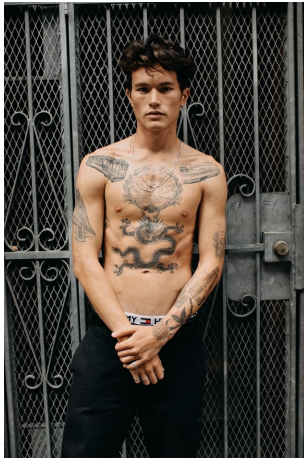

Zae Height 6'0" | 183cm Suit 38" | 97cm R Shirt 32" | 81cm Waist 32" | 81cm
Inseam 32" | 81cm Shoe 11.5 US | 46 EU Hair Brown Eyes Brown

Zae Height 6'0" | 183cm Suit 38" | 97cm R Shirt 32" | 81cm Waist 32" | 81cm
 Inseam 32" | 81cm Shoe 11.5 US | 46 EU Hair Brown Eyes Brown

Zae Height 6'0" | 183cm Suit 38" | 97cm R Shirt 32" | 81cm Waist 32" | 81cm
Inseam 32" | 81cm Shoe 11.5 US | 46 EU Hair Brown Eyes Brown