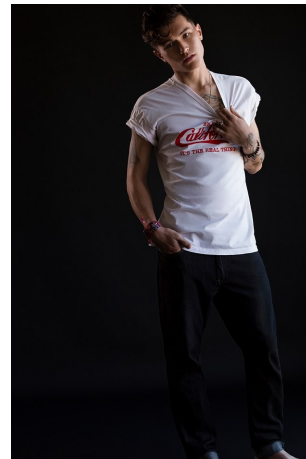

Zae Height 6'0" | 183cm Suit 38" | 97cm R Shirt 32" | 81cm Waist 32" | 81cm
Inseam 32" | 81cm Shoe 11.5 US | 46 EU Hair Brown Eyes Brown

Zae Height 6'0" | 183cm Suit 38" | 97cm R Shirt 32" | 81cm Waist 32" | 81cm
 Inseam 32" | 81cm Shoe 11.5 US | 46 EU Hair Brown Eyes Brown

Zae Height 6'0" | 183cm Suit 38" | 97cm R Shirt 32" | 81cm Waist 32" | 81cm
Inseam 32" | 81cm Shoe 11.5 US | 46 EU Hair Brown Eyes Brown