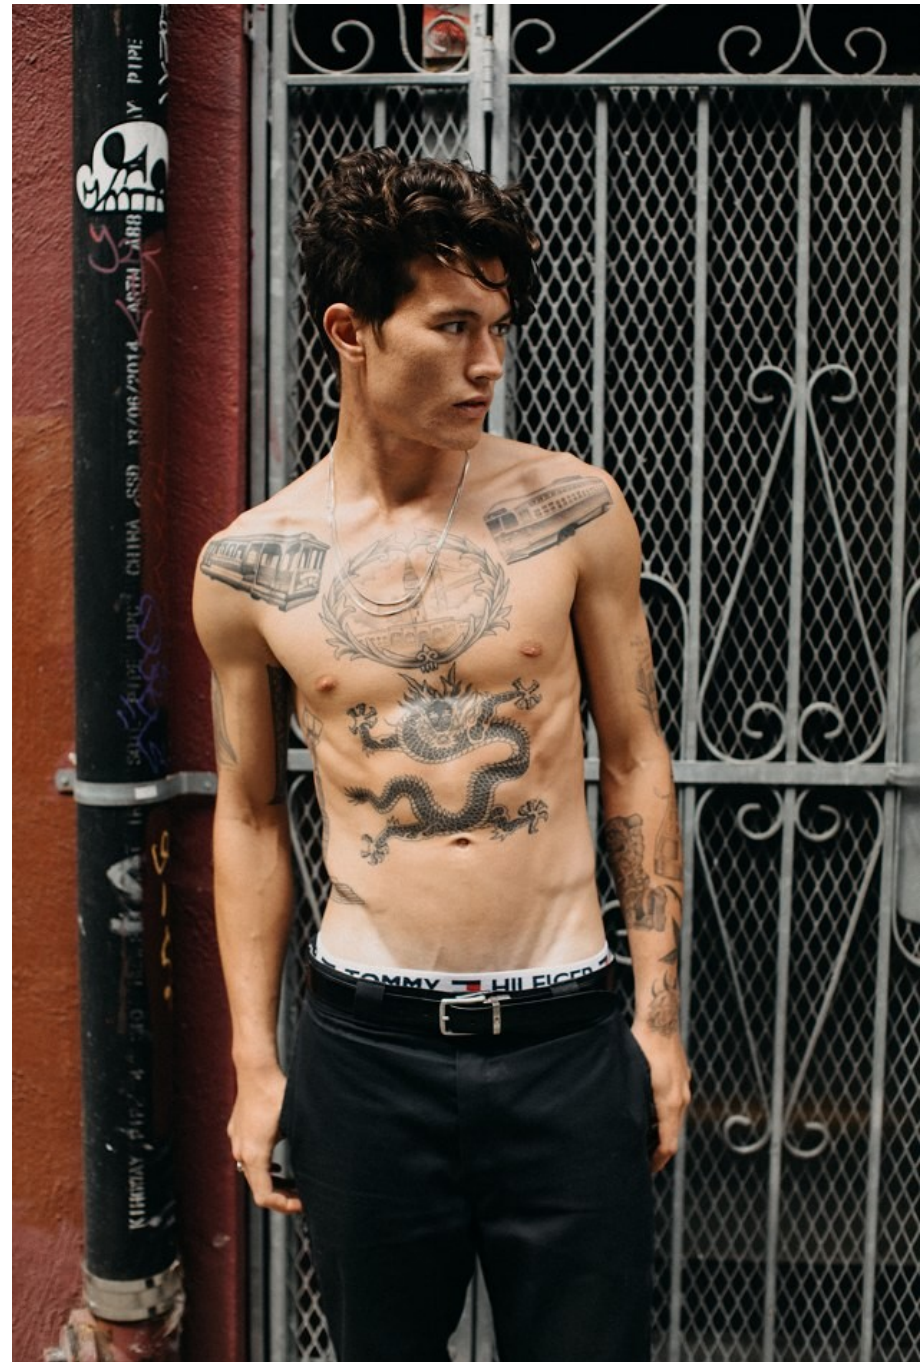

**CGM**  
CAROLINE GLEASON  
MANAGEMENT

Zae Height 6'0" | 183cm Suit 38" | 97cm R Shirt 32" | 81cm Waist 32" | 81cm  
Inseam 32" | 81cm Shoe 11.5 US | 46 EU Hair Brown Eyes Brown

Zae Height 6'0" | 183cm Suit 38" | 97cm R Shirt 32" | 81cm Waist 32" | 81cm  
Inseam 32" | 81cm Shoe 11.5 US | 46 EU Hair Brown Eyes Brown

Zae Height 6'0" | 183cm Suit 38" | 97cm R Shirt 32" | 81cm Waist 32" | 81cm  
Inseam 32" | 81cm Shoe 11.5 US | 46 EU Hair Brown Eyes Brown

Zae Height 6'0" | 183cm Suit 38" | 97cm R Shirt 32" | 81cm Waist 32" | 81cm  
Inseam 32" | 81cm Shoe 11.5 US | 46 EU Hair Brown Eyes Brown

Zae Height 6'0" | 183cm Suit 38" | 97cm R Shirt 32" | 81cm Waist 32" | 81cm  
Inseam 32" | 81cm Shoe 11.5 US | 46 EU Hair Brown Eyes Brown

**CGM**  
CAROLINE GLEASON  
MANAGEMENT

Zae Height 6'0" | 183cm Suit 38" | 97cm R Shirt 32" | 81cm Waist 32" | 81cm  
Inseam 32" | 81cm Shoe 11.5 US | 46 EU Hair Brown Eyes Brown