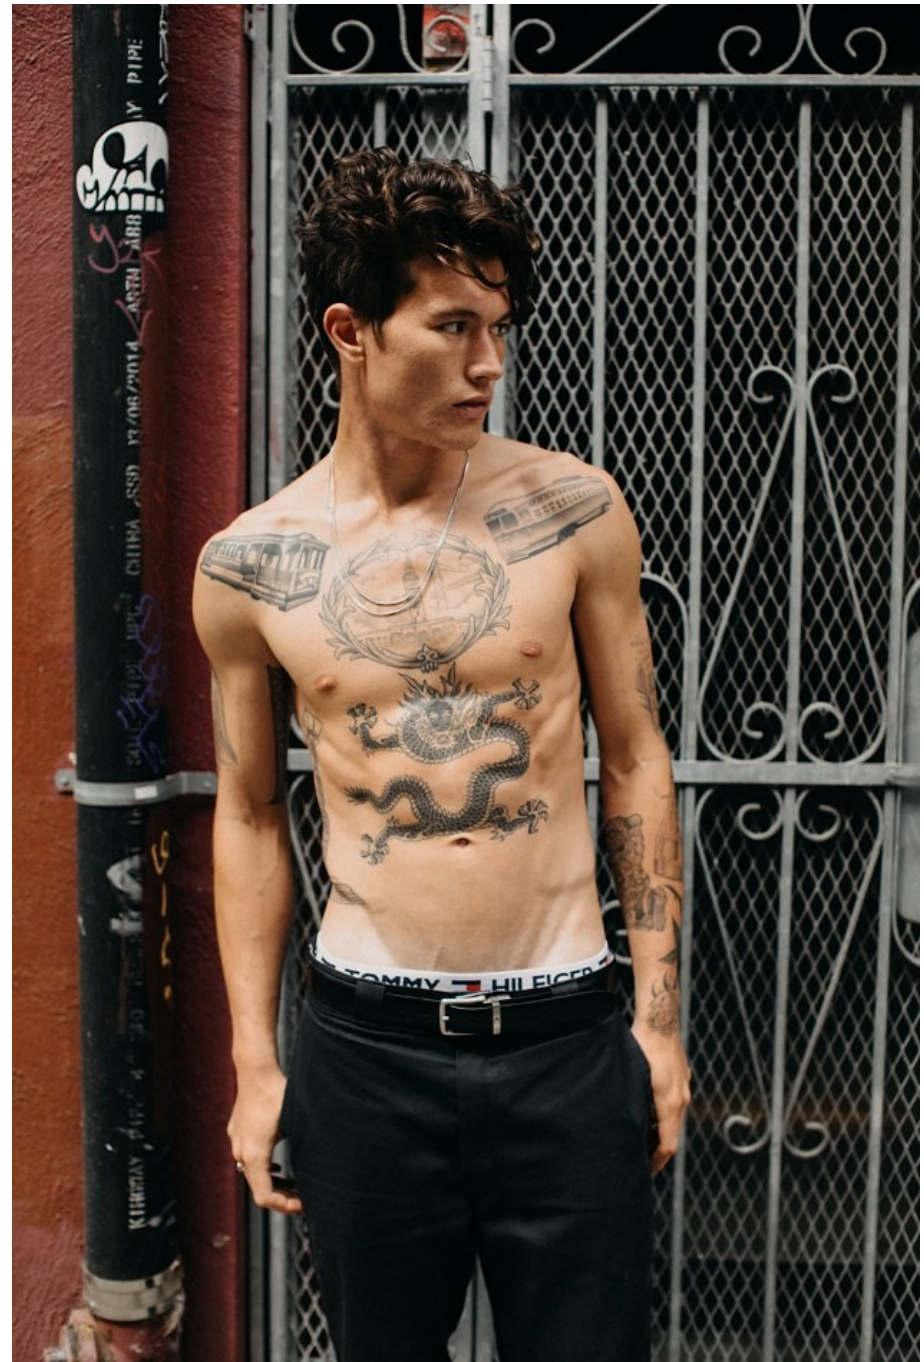

CGM
CAROLINE GLEASON
MANAGEMENT

Zae Height 6'0" | 183cm Suit 38" | 97cm R Shirt 32" | 81cm Waist 32" | 81cm
Inseam 32" | 81cm Shoe 11.5 US | 46 EU Hair Brown Eyes Brown

Zae Height 6'0" | 183cm Suit 38" | 97cm R Shirt 32" | 81cm Waist 32" | 81cm
Inseam 32" | 81cm Shoe 11.5 US | 46 EU Hair Brown Eyes Brown

Zae Height 6'0" | 183cm Suit 38" | 97cm R Shirt 32" | 81cm Waist 32" | 81cm
Inseam 32" | 81cm Shoe 11.5 US | 46 EU Hair Brown Eyes Brown

Zae Height 6'0" | 183cm Suit 38" | 97cm R Shirt 32" | 81cm Waist 32" | 81cm
Inseam 32" | 81cm Shoe 11.5 US | 46 EU Hair Brown Eyes Brown

Zae Height 6'0" | 183cm Suit 38" | 97cm R Shirt 32" | 81cm Waist 32" | 81cm
Inseam 32" | 81cm Shoe 11.5 US | 46 EU Hair Brown Eyes Brown

CGM
CAROLINE GLEASON
MANAGEMENT

Zae Height 6'0" | 183cm Suit 38" | 97cm R Shirt 32" | 81cm Waist 32" | 81cm
Inseam 32" | 81cm Shoe 11.5 US | 46 EU Hair Brown Eyes Brown