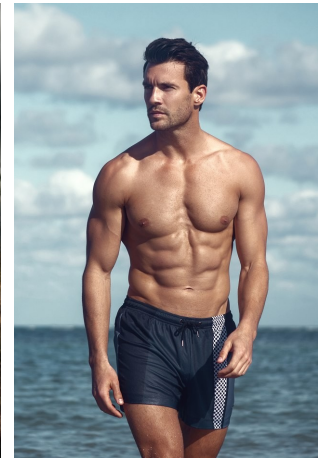

Jesse Dunphy Height 5'11" | 180cm Suit 40" | 101cm R Shirt 33" | 84cm Waist 32" | 81cm
Inseam 31" | 79cm Shoe 10 US | 44 EU Hair Brown Eyes Brown

Jesse Dunphy Height 5'11" | 180cm Suit 40" | 101cm R Shirt 33" | 84cm Waist 32" | 81cm Inseam 31" | 79cm Shoe 10 US | 44 EU Hair Brown Eyes Brown

Jesse Dunphy Height 5'11" | 180cm Suit 40" | 101cm R Shirt 33" | 84cm Waist 32" | 81cm
Inseam 31" | 79cm Shoe 10 US | 44 EU Hair Brown Eyes Brown