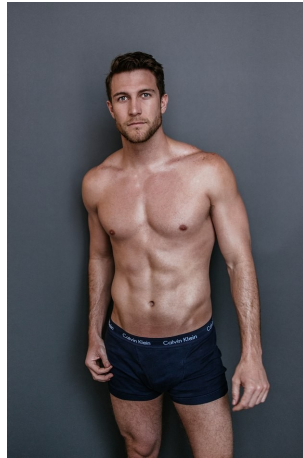

Corey Brooks Height 6'4" | 193cm Suit 42" | 107cm L Shirt 35.5" | 90cm Waist 32" | 81cm
Inseam 33" | 84cm Shoe 12 US | 46.5 EU Hair Brown Eyes Green | Blue

Corey Brooks Height 6'4" | 193cm Suit 42" | 107cm L Shirt 35.5" | 90cm Waist 32" | 81cm
Inseam 33" | 84cm Shoe 12 US | 46.5 EU Hair Brown Eyes Green | Blue

Corey Brooks Height 6'4" | 193cm Suit 42" | 107cm L Shirt 35.5" | 90cm Waist 32" | 81cm
Inseam 33" | 84cm Shoe 12 US | 46.5 EU Hair Brown Eyes Green | Blue