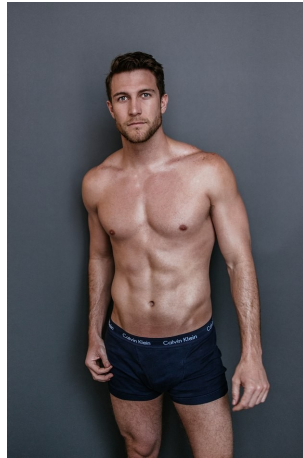

Corey Brooks Height 6'4" | 193cm Suit 42" | 107cm L Shirt 35.5" | 90cm Waist 32" | 81cm  
Inseam 33" | 84cm Shoe 12 US | 46.5 EU Hair Brown Eyes Green | Blue

Corey Brooks Height 6'4" | 193cm Suit 42" | 107cm L Shirt 35.5" | 90cm Waist 32" | 81cm  
Inseam 33" | 84cm Shoe 12 US | 46.5 EU Hair Brown Eyes Green | Blue

Corey Brooks   Height 6'4" | 193cm   Suit 42" | 107cm L   Shirt 35.5" | 90cm   Waist 32" | 81cm  
Inseam 33" | 84cm   Shoe 12 US | 46.5 EU   Hair Brown   Eyes Green | Blue