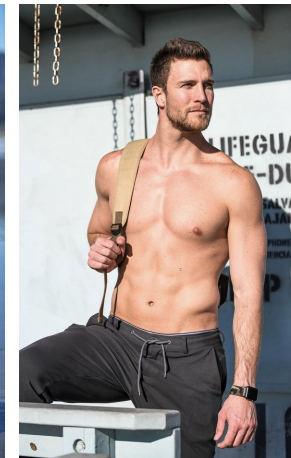

Corey Brooks Height 6'4" | 193cm Suit 42" | 107cm L Shirt 35.5" | 90cm Waist 32" | 81cm
Inseam 33" | 84cm Shoe 12 US | 46.5 EU Hair Brown Eyes Green | Blue

Corey Brooks Height 6'4" | 193cm Suit 42" | 107cm L Shirt 35.5" | 90cm Waist 32" | 81cm
Inseam 33" | 84cm Shoe 12 US | 46.5 EU Hair Brown Eyes Green | Blue