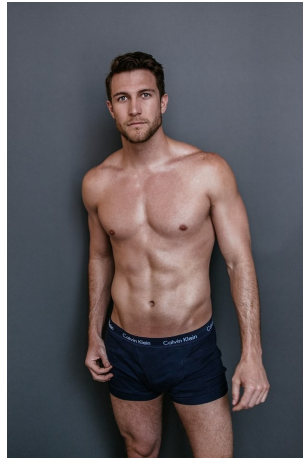

Corey Brooks Height 6'4" | 193cm Suit 42" | 107cm L Shirt 35.5" | 90cm Waist 32" | 81cm  
Inseam 33" | 84cm Shoe 12 US | 46.5 EU Hair Brown Eyes Green | Blue

Corey Brooks   Height 6'4" | 193cm   Suit 42" | 107cm L   Shirt 35.5" | 90cm   Waist 32" | 81cm  
Inseam 33" | 84cm   Shoe 12 US | 46.5 EU   Hair Brown   Eyes Green | Blue

Corey Brooks Height 6'4" | 193cm Suit 42" | 107cm L Shirt 35.5" | 90cm Waist 32" | 81cm  
Inseam 33" | 84cm Shoe 12 US | 46.5 EU Hair Brown Eyes Green | Blue