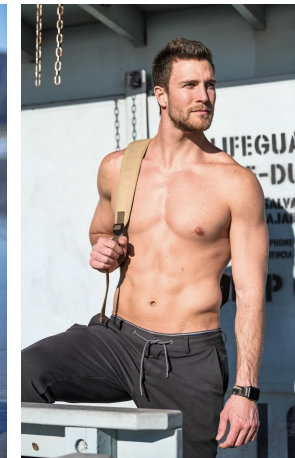

Corey Brooks Height 6'4" | 193cm Suit 42" | 107cm L Shirt 35.5" | 90cm Waist 32" | 81cm  
Inseam 33" | 84cm Shoe 12 US | 46.5 EU Hair Brown Eyes Green | Blue

Corey Brooks   Height 6'4" | 193cm   Suit 42" | 107cm L   Shirt 35.5" | 90cm   Waist 32" | 81cm  
Inseam 33" | 84cm   Shoe 12 US | 46.5 EU   Hair Brown   Eyes Green | Blue

Corey Brooks Height 6'4" | 193cm Suit 42" | 107cm L Shirt 35.5" | 90cm Waist 32" | 81cm  
Inseam 33" | 84cm Shoe 12 US | 46.5 EU Hair Brown Eyes Green | Blue