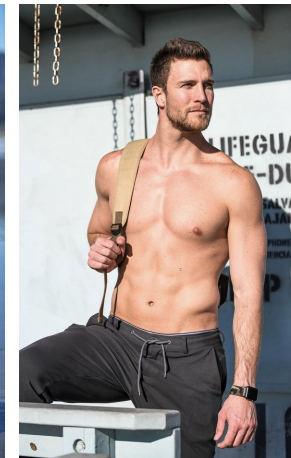

Corey Brooks Height 6'4" | 193cm Suit 42" | 107cm L Shirt 35.5" | 90cm Waist 32" | 81cm  
Inseam 33" | 84cm Shoe 12 US | 46.5 EU Hair Brown Eyes Green | Blue

Corey Brooks Height 6'4" | 193cm Suit 42" | 107cm L Shirt 35.5" | 90cm Waist 32" | 81cm  
Inseam 33" | 84cm Shoe 12 US | 46.5 EU Hair Brown Eyes Green | Blue