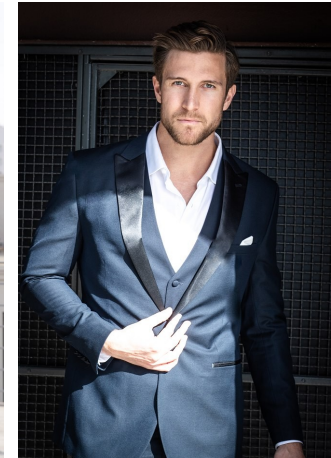

Corey Brooks Height 6'4" | 193cm Suit 42" | 107cm L Shirt 35.5" | 90cm Waist 32" | 81cm  
Inseam 33" | 84cm Shoe 12 US | 46.5 EU Hair Brown Eyes Green | Blue

Corey Brooks   Height 6'4" | 193cm   Suit 42" | 107cm L   Shirt 35.5" | 90cm   Waist 32" | 81cm  
Inseam 33" | 84cm   Shoe 12 US | 46.5 EU   Hair Brown   Eyes Green | Blue