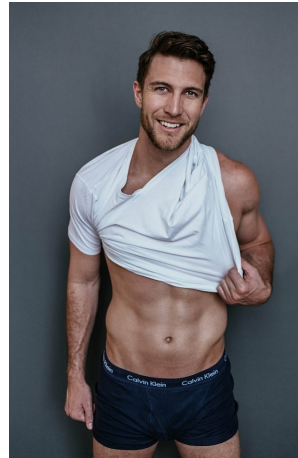

Corey Brooks Height 6'4" | 193cm Suit 42" | 107cm L Shirt 35.5" | 90cm Waist 32" | 81cm  
Inseam 33" | 84cm Shoe 12 US | 46.5 EU Hair Brown Eyes Green | Blue

Corey Brooks Height 6'4" | 193cm Suit 42" | 107cm L Shirt 35.5" | 90cm Waist 32" | 81cm  
Inseam 33" | 84cm Shoe 12 US | 46.5 EU Hair Brown Eyes Green | Blue

Corey Brooks   Height 6'4" | 193cm   Suit 42" | 107cm L   Shirt 35.5" | 90cm   Waist 32" | 81cm  
Inseam 33" | 84cm   Shoe 12 US | 46.5 EU   Hair Brown   Eyes Green | Blue