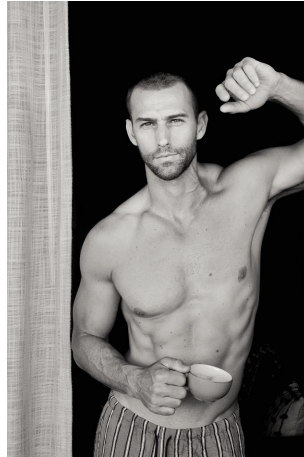

Jay Byars   Height 6'2" | 188cm   Suit 40" | 101cm R   Shirt 34" | 86cm   Waist 32" | 81cm
Inseam 32" | 81cm   Shoe 12 US | 46.5 EU   Hair Brown   Eyes Hazel