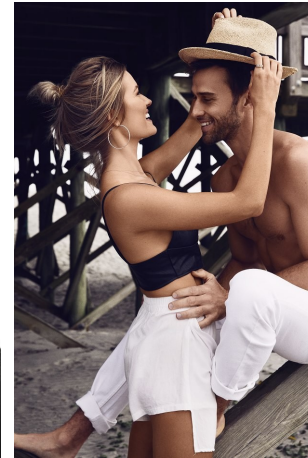

Jay Byars Height 6'2" | 188cm Suit 40" | 101cm R Shirt 34" | 86cm Waist 32" | 81cm
Inseam 32" | 81cm Shoe 12 US | 46.5 EU Hair Brown Eyes Hazel

Jay Byars Height 6'2" | 188cm Suit 40" | 101cm R Shirt 34" | 86cm Waist 32" | 81cm
 Inseam 32" | 81cm Shoe 12 US | 46.5 EU Hair Brown Eyes Hazel