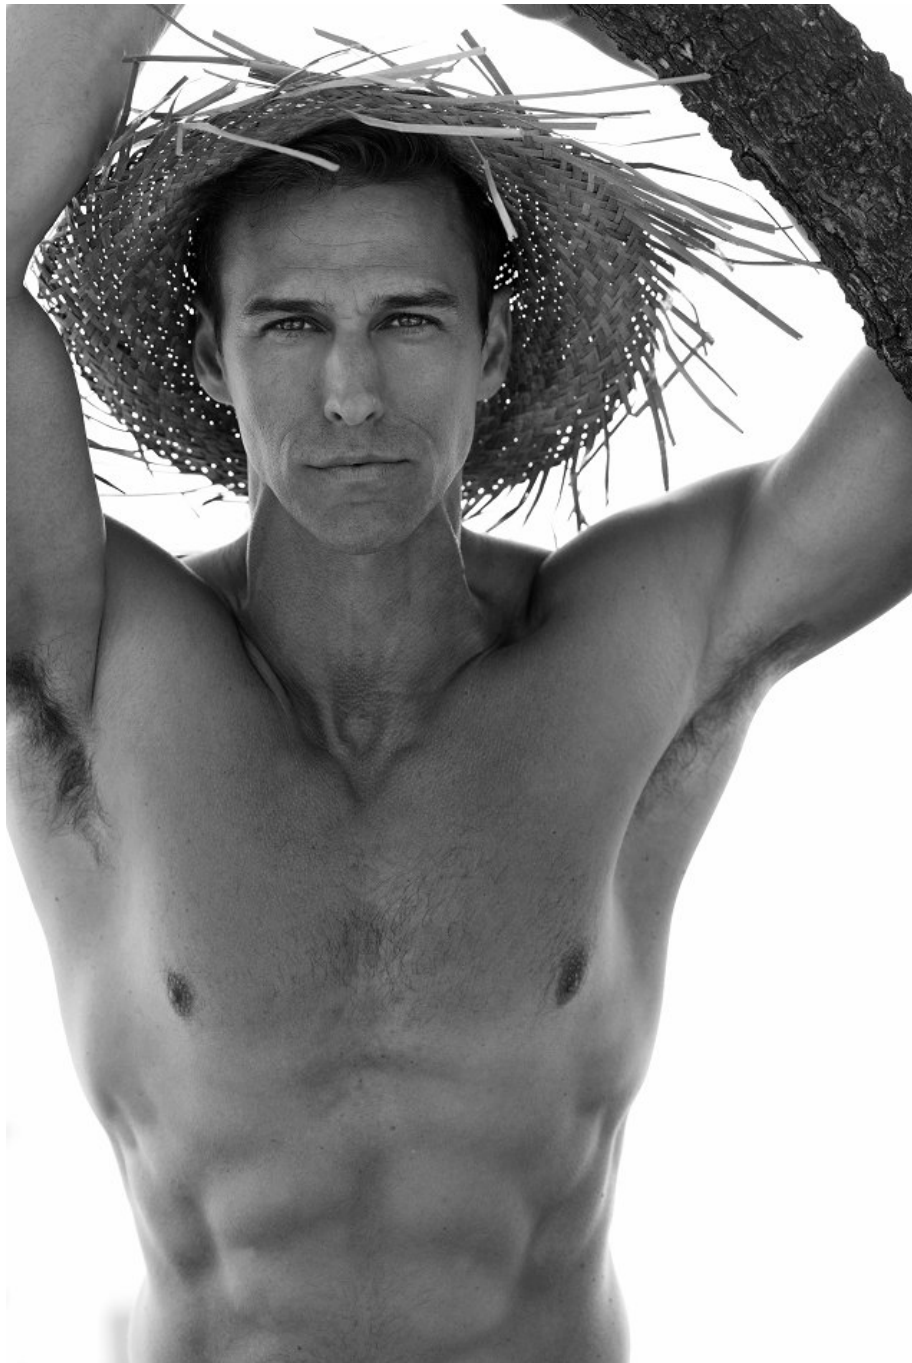

Jay Byars Height 6'2" | 188cm Suit 40" | 101cm R Shirt 34" | 86cm Waist 32" | 81cm
Inseam 32" | 81cm Shoe 12 US | 46.5 EU Hair Brown Eyes Hazel

Jay Byars Height 6'2" | 188cm Suit 40" | 101cm R Shirt 34" | 86cm Waist 32" | 81cm
Inseam 32" | 81cm Shoe 12 US | 46.5 EU Hair Brown Eyes Hazel