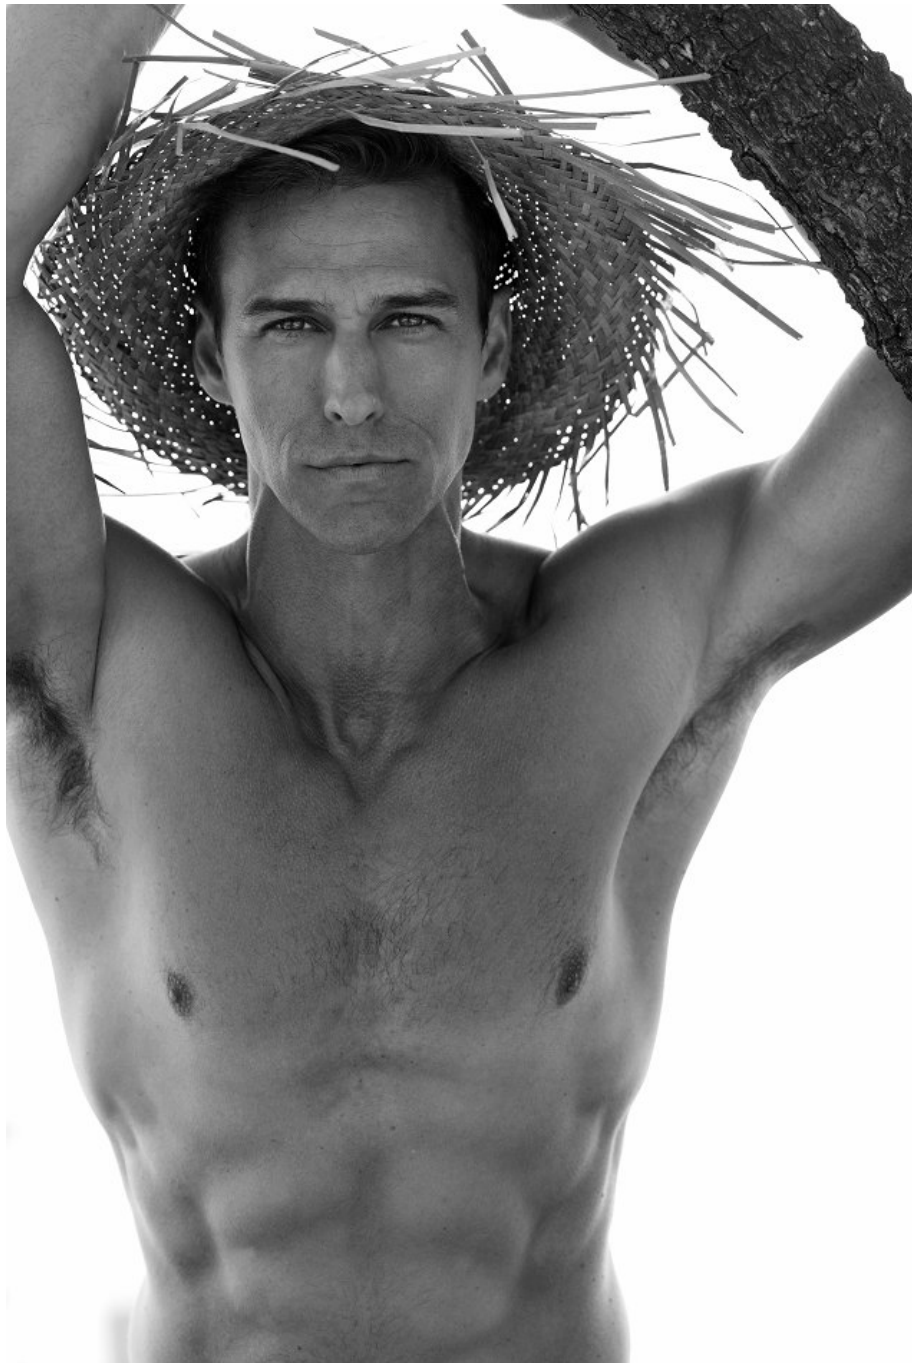

Jay Byars Height 6'2" | 188cm Suit 40" | 101cm R Shirt 34" | 86cm Waist 32" | 81cm
Inseam 32" | 81cm Shoe 12 US | 46.5 EU Hair Brown Eyes Hazel

Jay Byars Height 6'2" | 188cm Suit 40" | 101cm R Shirt 34" | 86cm Waist 32" | 81cm
Inseam 32" | 81cm Shoe 12 US | 46.5 EU Hair Brown Eyes Hazel

CGM
CAROLINE GLEASON
MANAGEMENT

Jay Byars Height 6'2" | 188cm Suit 40" | 101cm R Shirt 34" | 86cm Waist 32" | 81cm
Inseam 32" | 81cm Shoe 12 US | 46.5 EU Hair Brown Eyes Hazel

CGM
CAROLINE GLEASON
MANAGEMENT