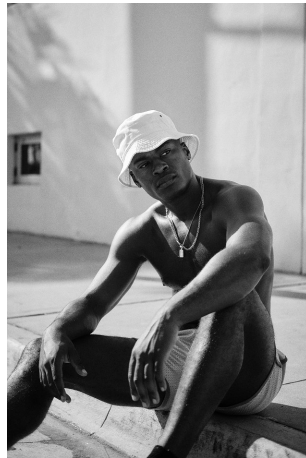

Jeremy Bakole Height 6'0" | 183cm Suit 40" | 101cm R Shirt 34" | 86cm Waist 32" | 81cm
Inseam 32" | 81cm Shoe 11 US | 45.5 EU Hair Brown Eyes Brown

Jeremy Bakole Height 6'0" | 183cm Suit 40" | 101cm R Shirt 34" | 86cm Waist 32" | 81cm
Inseam 32" | 81cm Shoe 11 US | 45.5 EU Hair Brown Eyes Brown