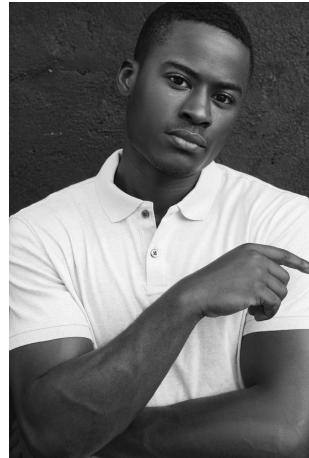

Jeremy Bakole Height 6'0" | 183cm Suit 40" | 101cm R Shirt 34" | 86cm Waist 32" | 81cm
Inseam 32" | 81cm Shoe 11 US | 45.5 EU Hair Brown Eyes Brown

Jeremy Bakole Height 6'0" | 183cm Suit 40" | 101cm R Shirt 34" | 86cm Waist 32" | 81cm
Inseam 32" | 81cm Shoe 11 US | 45.5 EU Hair Brown Eyes Brown