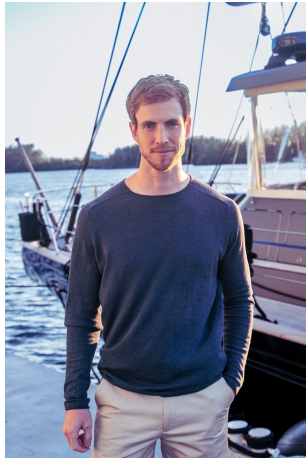

Travers Van Beek Height 6'1.5" | 187cm Suit 40" | 101cm R Shirt 34" | 86cm Waist 32" | 81cm
Inseam 32" | 81cm Shoe 12 US | 46.5 EU Hair Dark Blonde Eyes Blue

Travers Van Beek Height 6'1.5" | 187cm Suit 40" | 101cm R Shirt 34" | 86cm Waist 32" | 81cm
 Inseam 32" | 81cm Shoe 12 US | 46.5 EU Hair Dark Blonde Eyes Blue