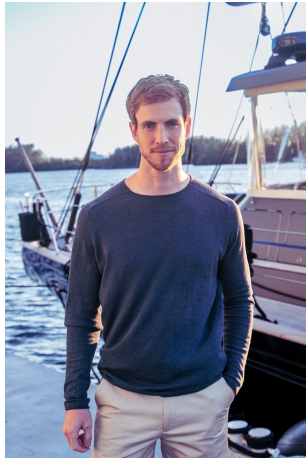

Travers Van Beek Height 6'1.5" | 187cm Suit 40" | 101cm R Shirt 34" | 86cm Waist 32" | 81cm
Inseam 32" | 81cm Shoe 12 US | 46.5 EU Hair Dark Blonde Eyes Blue

Travers Van Beek Height 6'1.5" | 187cm Suit 40" | 101cm R Shirt 34" | 86cm Waist 32" | 81cm
Inseam 32" | 81cm Shoe 12 US | 46.5 EU Hair Dark Blonde Eyes Blue